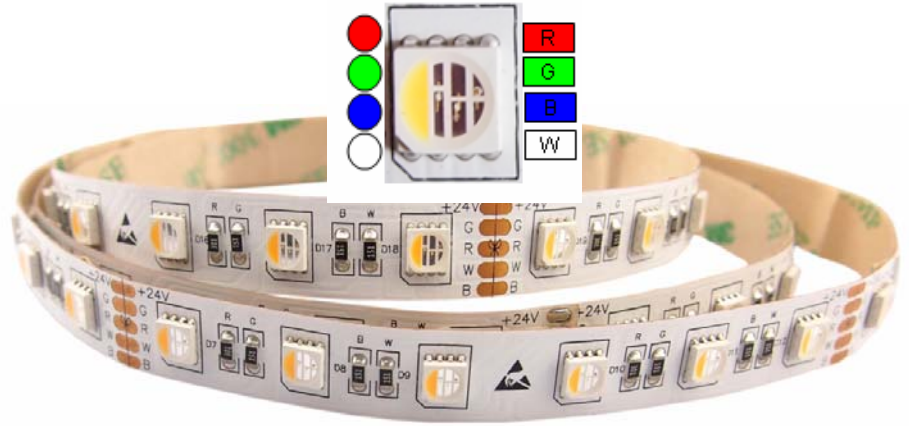

Specification Sheet for New RGBW LED Flexible Strips

Model: @5050X30-CX4-12/24, @5050X36-CX4-12/24

Applications:

- ◆ Car decoration
- ◆ Architectural decorative lighting
- ◆ Archway, canopy and bridge edge lighting
- ◆ Auditorium walkway lighting
- ◆ Backlighting for signage letters
- ◆ Channel letter lighting

Product features:

- ◆ Various angle 120degrees
- ◆ With self-adhesive tape on back side, 3LEDs a group for DC12V, 6LEDs a group for DC24V
- ◆ Made of high quality LEDs
- ◆ Work Voitage: DC12V/24V
- ◆ UL, CUL, CE, ROHS Approved