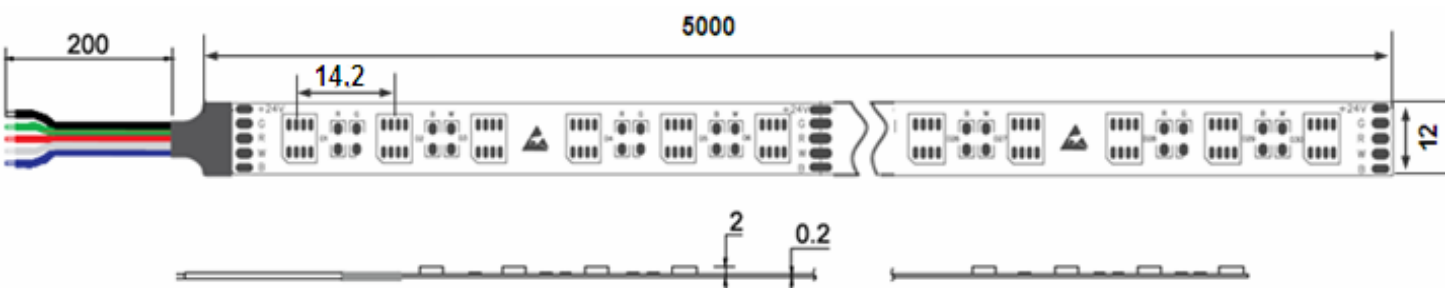

Dimensions Drawing for 72LED/m