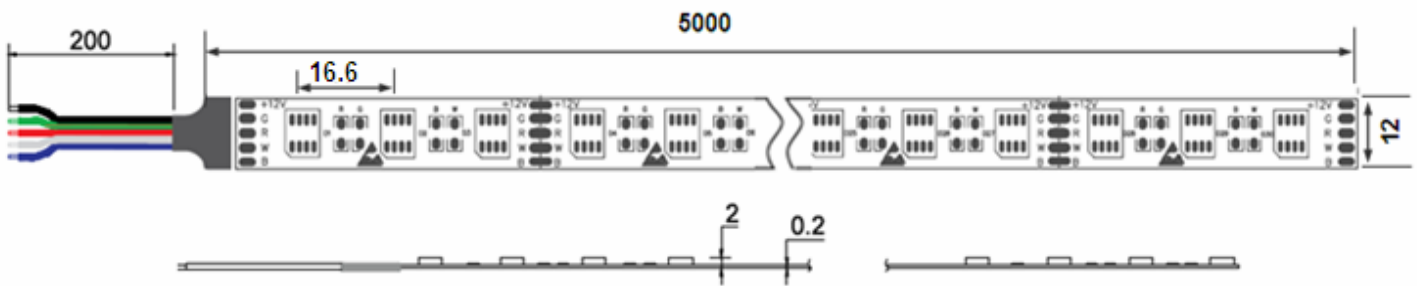

Dimensions Drawing for 60LED/m