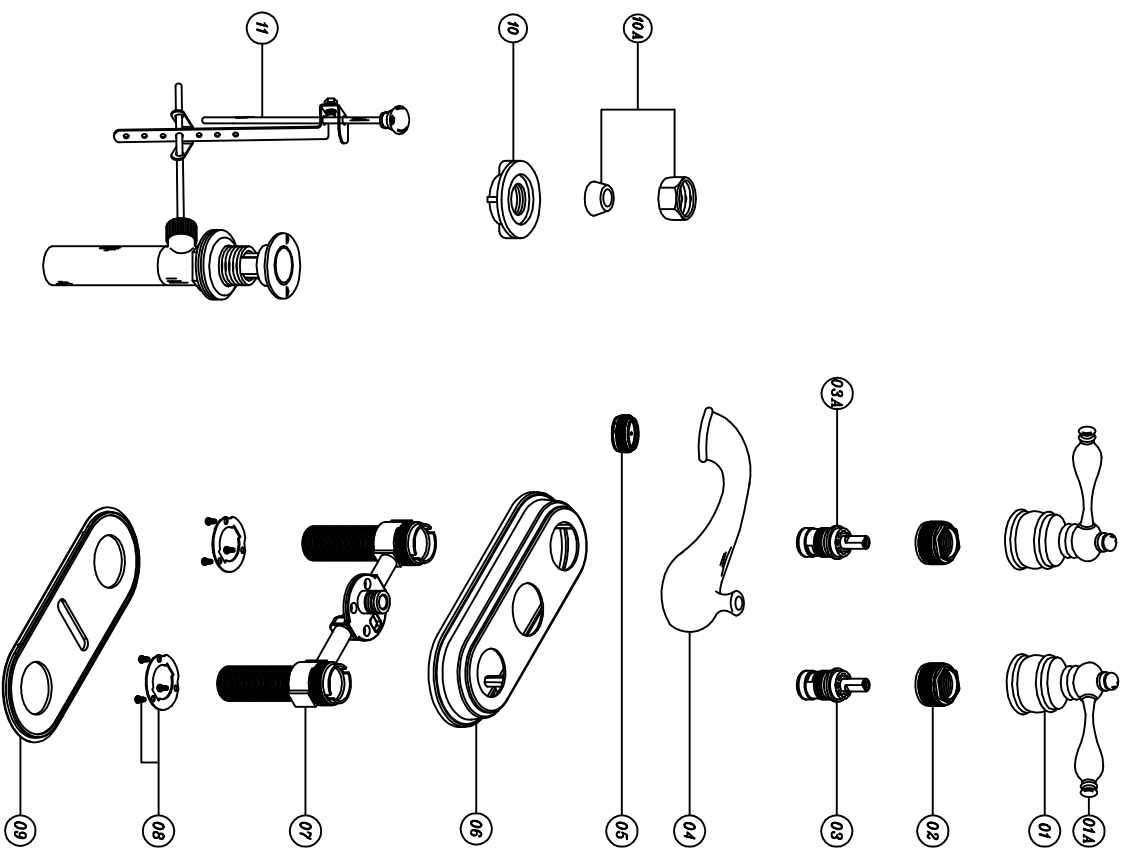

600 SERIES

DESCRIPTION	PART NUMBER
01A - Lever Insert	13161B - Chrome
	13163B - Antique Brass
	13166B - Brushed Nickel
01 - Handle Base	13167B - PVD Brass
	13169B - Vintage Bronze
	13161C - Ceramic/Chrome
02 - Cartridge Nut	13151B - Chrome
	13153B - Ant. Brass
	13156B - Brushed Nickel
03 - Cartridge	13157B - PVD Brass
	13159B - Vintage Bronze
03A - Cartridge	103077 - Cold Cartridge
04 - Spout	103076 - Hot Cartridge
05 - Aerator	103301 - Chrome
	103303 - Antique Brass
	103306 - Brushed Nickel
06 - Escutcheon Plate	103307 - PVD Brass
	103309 - Vintage Bronze
07 - Waterway	
08 - Retainer Washers & Screws	
09 - Putty Plate	
10A - Cone Washer & Supply Nut	103409
10 - Mounting Nuts	103409
11 - Pop Up Drain Assembly	BP - 01 Chrome
	BP - 03 Antique Brass
	BP - 06 Brushed Nickel
	BP - 07 PVD Brass
	BP - 09 Vintage Bronze