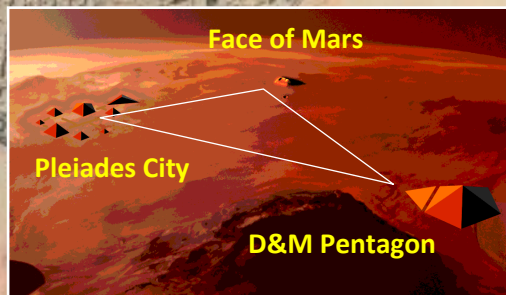

# GIZA ORION STAR FORTRESS

ORION MOTIF OF THE CELESTIAL CITY OF THE GODS

## ORION CONSTELLATION OVERLAY

Topographically is at a crisscross formation with the Nile River matching the Orientation of the Pyramids.

**Nile River**

- KHUFU**  
(Alnitak)
- KHAFRE**  
(Alnilam)
- Osireion - Sphinx
- MINKAURE**  
(Mintaka)  
Mercury

**GIZA, AL-CAIRO or (MARS)**

**ALNITAK**  
**ALNILAM**  
**MINTAKA**

Entrance to Tomb of Osiris

21°

**'CELESTIAL EQUATOR'**

Cydonia Mars Pyramid - Triangulation

Google Earth

© Composition and Some Graphics by  
**LUIS B. VEGA**  
vegapost@hotmail.com  
www.PostScripts.org  
FOR ILLUSTRATION PURPOSES ONLY