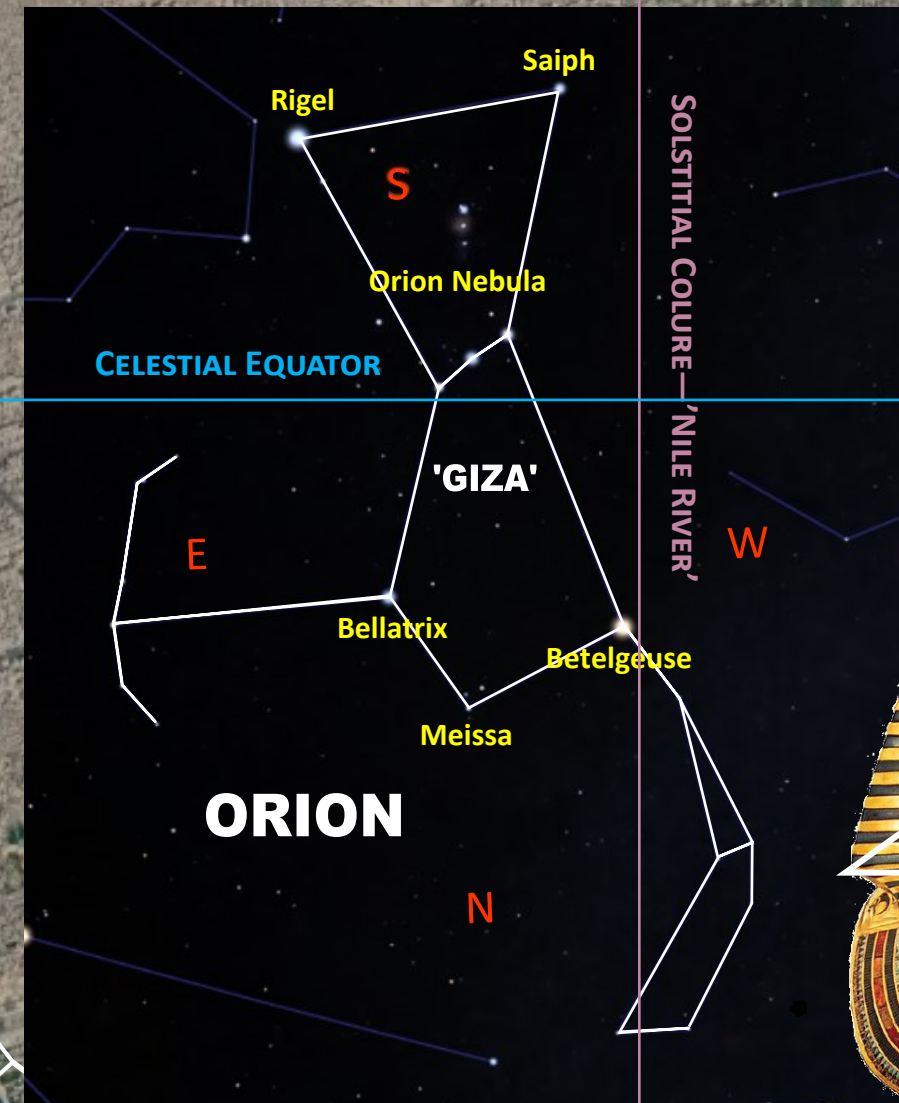

# GIZA ORION STAR FORTRESS

ORION MOTIF OF THE CELESTIAL CITY OF THE GODS

## ORION CONSTELLATION OVERLAY

Topographically is at a crisscross formation with the Nile River matching the Orientation of the Pyramids.

**Nile River**

- KHUFU**  
(Alnitak)
- KHAFRE**  
(Alnilam)
- Osireion - Sphinx
- MINKAURE**  
(Mintaka)  
Mercury

**GIZA, AL-CAIRO or (MARS)**

**ALNITAK**  
**ALNILAM**  
**MINTAKA**

Entrance to Tomb of Osiris

21°

**'CELESTIAL EQUATOR'**

Cydonia Mars Pyramid - Triangulation

Google Earth

© Composition and Some Graphics by  
**LUIS B. VEGA**  
vegapost@hotmail.com  
www.PostScripts.org  
FOR ILLUSTRATION PURPOSES ONLY

**Main Sources**  
Earth.Google.com  
Mars.Google.com  
Stellarium.org  
Wikipedia.com

Image © 2019 DigitalGlobe

Imagery Date: 10/26/2018 29°58'45.35" N 31°08'02.70" E elev 0 ft eye alt 10.17 mi