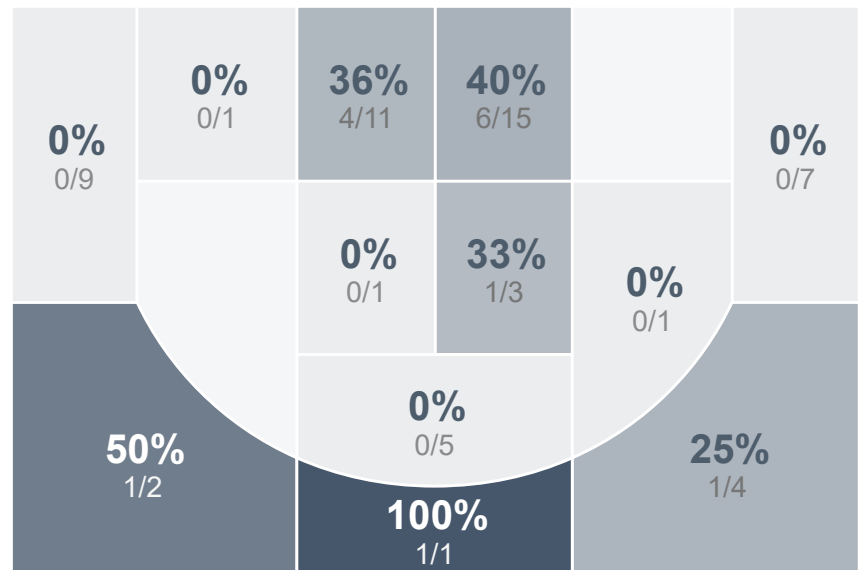

Box Score Report

WHS vs Dickinson - Jan 7, 2020 - W 54-36

Period Stats

Team	1	2	Final
WHS	27	27	54
DHS	15	21	36

Run Graph

Team Stats

	WHS	DHS
Field Goal %	48.8%	23.3%
Effective Field Goal %	57.3%	25.8%
2FG Made/Attempted	13/24	11/37
2FG%	54.2%	29.7%
3FG Made/Attempted	7/17	3/23
3FG%	41.2%	13.0%
FT Made/Attempted	7/13	5/10
Free Throw Percentage	53.8%	50.0%
Points Per Possession	0.78	0.50
Transition Points	7	8
Points Off Turnovers	16	12
Second Chance Points	2	6
Points in the Paint	20	22
Offensive Rebounds	8	15
Defense Rebounds	29	15
Assists	15	11
Deflections	13	8
Steals	9	15
Blocks	1	1
Turnovers	30	22
Personal Fouls	13	16
Charges Taken	0	0

Girls' Varsity Basketball

Dickinson