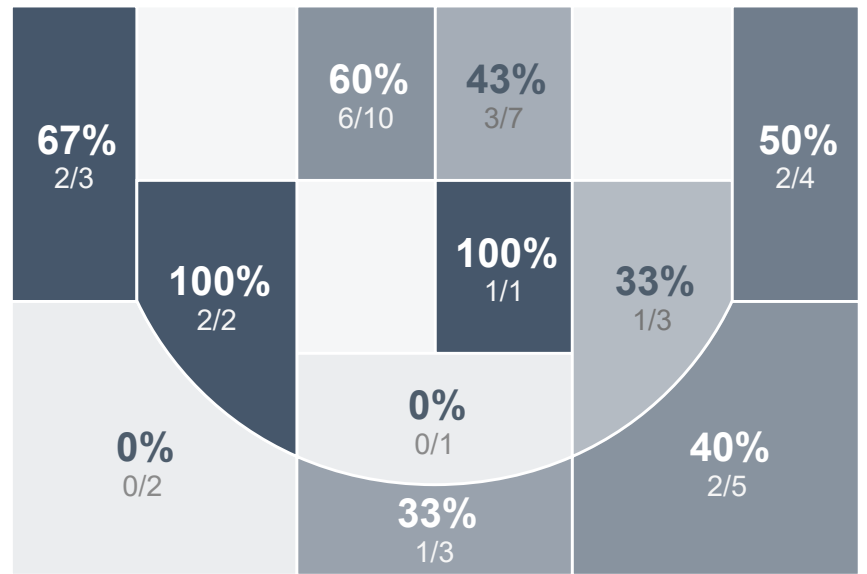

Girls' Varsity Basketball