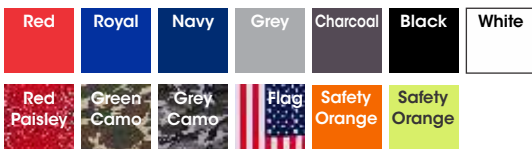

SKU #VC20ECL-FC - Full Color transfer

24	48	72	144	512
$15.75	$12.75	$11.85	$8.85	$7.10 (c)

POLYESTER NECK GAITER - Personalized w/Dye Sublimation transfers