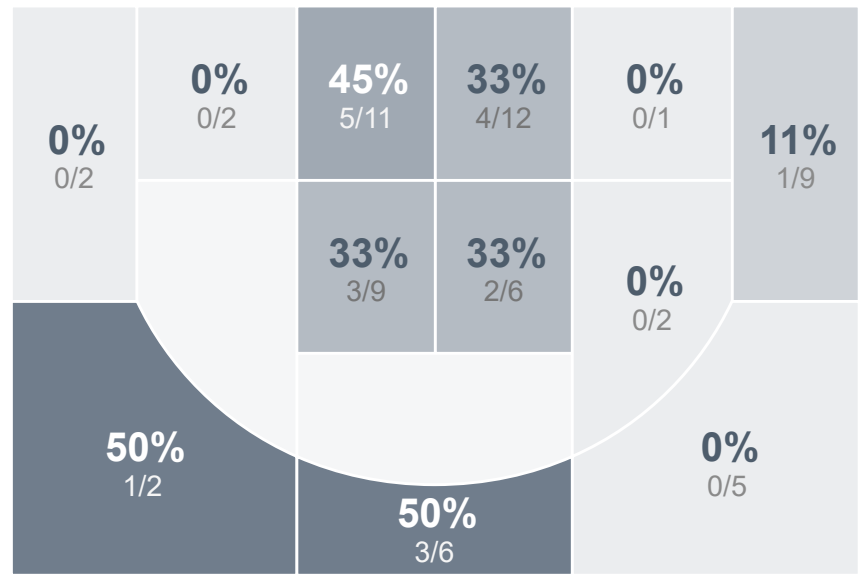

Girls' Varsity Basketball - New