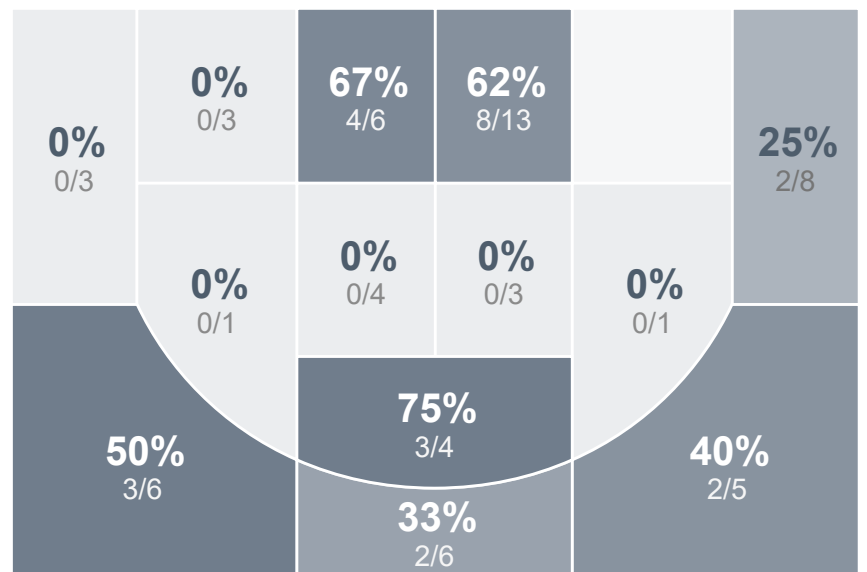

Watford City High School