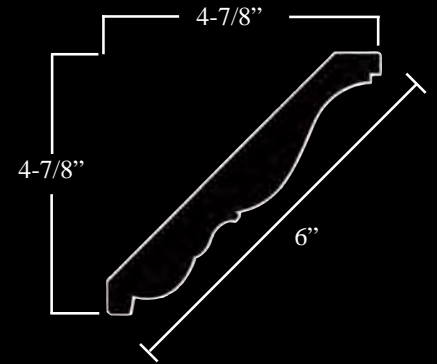

The mouldings listed below are 5/8" wide and are designed to fit inside our 3-1/2" wide MLD-156A crown.

## 19 Different Patterns to Choose From!

MLD-102A			MLD-124A
MLD-103A			MLD-125A
MLD-105A			MLD-126B
MLD-111A			MLD-127A
MLD-113A			MLD-135A
MLD-115A			MLD-137A
MLD-119AL			MLD-139A
MLD-121A			MLD-204A
MLD-123A			MLD-205A
			MLD-213A

# 6" Wide Crown

(ALL MOULDINGS AVAILABLE IN FLEXIBLE RESIN FOR CURVES)

MLD-156B shown with optional insert MLD-135C

- MLD-156B     \$15.95 L.F. 6" x 7/8" x random lengths
- MLD-156Bflex     \$25.95 L.F. 6" x 7/8" x (12' max length)