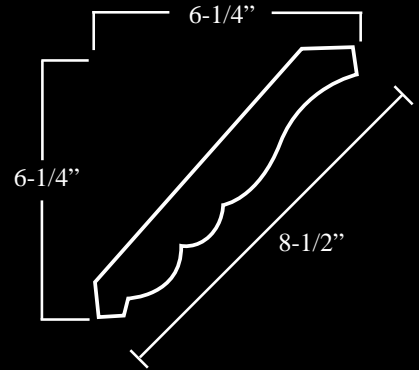

The mouldings listed below are 1" wide and are designed to fit inside our 6" wide MLD-156B crown.

## 14 Different Patterns to Choose From!

MOULDINGS

Choose your Moulding Insert when you place your order.

# 8-1/2" Wide Crown

(ALL MOULDINGS AVAILABLE IN FLEXIBLE RESIN FOR CURVES)

MLD-156C shown with optional insert MLD-135D

- MLD-156C      \$18.95 L.F.    8-1/2" x 1-1/4" x random lengths
- MLD-156Cflex    \$30.95 L.F.    8-1/2" x 1-1/4" x (12' max length)