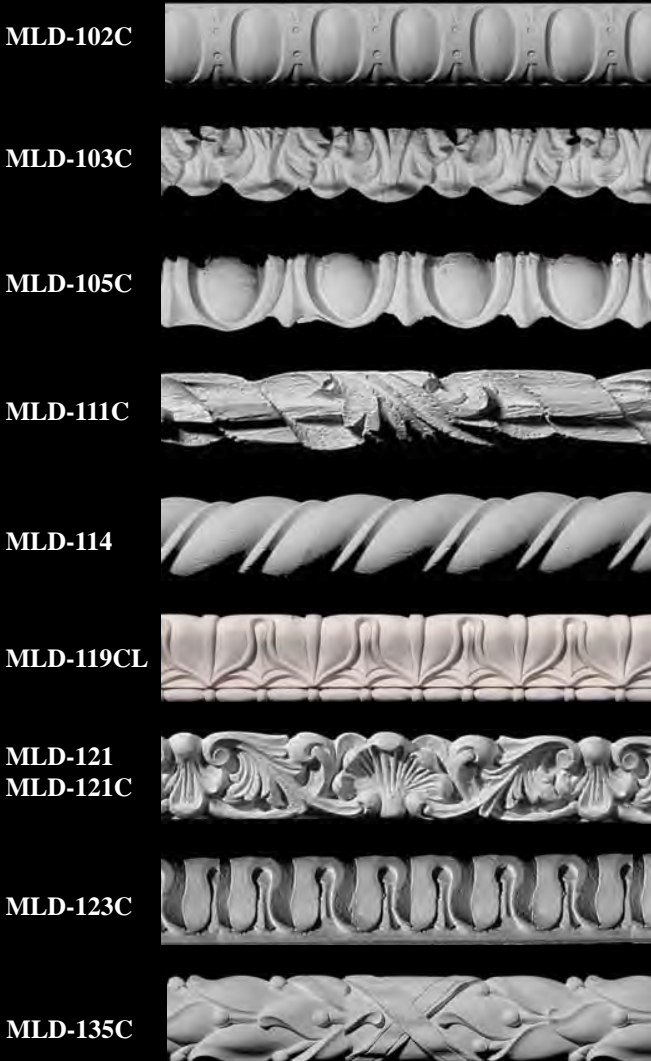

14 Different Patterns to Choose From!

MOULDINGS

Choose your Moulding Insert when you place your order.