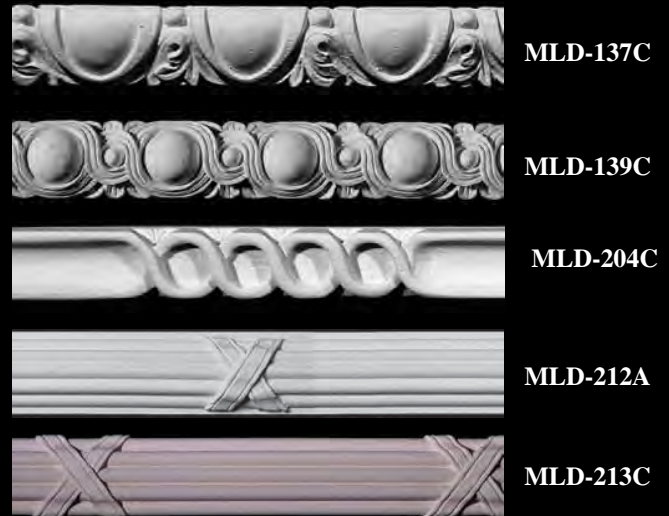

14 Different Patterns to Choose From!

MOULDINGS

Choose your Moulding Insert when you place your order.