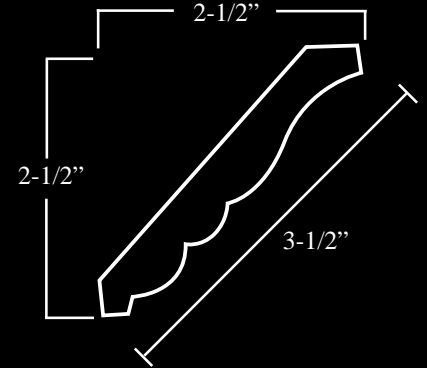

## RESIN FLEX

MLD-156Aflex

\$18.95 L.F.

3-1/2" x 3/4" x (12' max length)

MLD-156Bflex

\$25.95 L.F.

6" x 7/8" x (12' max length)

MLD-156Cflex

\$30.95 L.F.

8-1/2" x 1-1/4" x (12' max length)

MOULDINGS

# 3-1/2" Wide Crown

(ALL MOULDINGS AVAILABLE IN FLEXIBLE RESIN FOR CURVES)

MLD-156A shown with optional insert MLD-135A

- MLD-156A     \$8.95 L.F.   3-1/2" x 3/4" x random lengths
- MLD-156Aflex   \$18.95 L.F.   3-1/2" x 3/4" x (12' max length)

The mouldings listed below are 5/8" wide and are designed to fit inside our 3-1/2" wide MLD-156A crown.