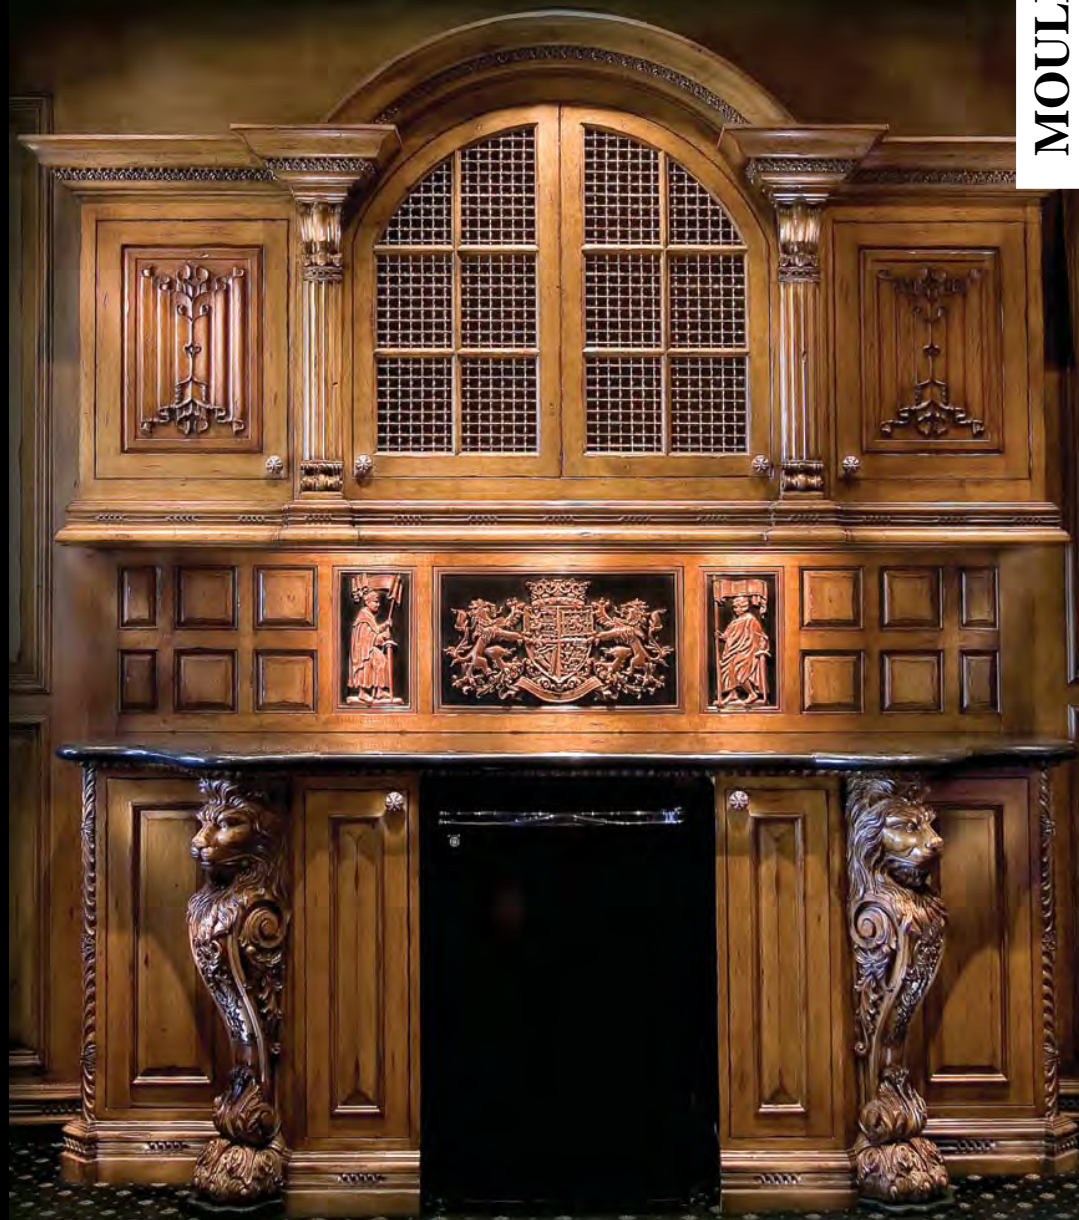

RESIN FLEX

MLD-156Aflex

$18.95 L.F.

3-1/2" x 3/4" x (12' max length)

MLD-156Bflex

$25.95 L.F.

6" x 7/8" x (12' max length)

MLD-156Cflex

$30.95 L.F.

8-1/2" x 1-1/4" x (12' max length)