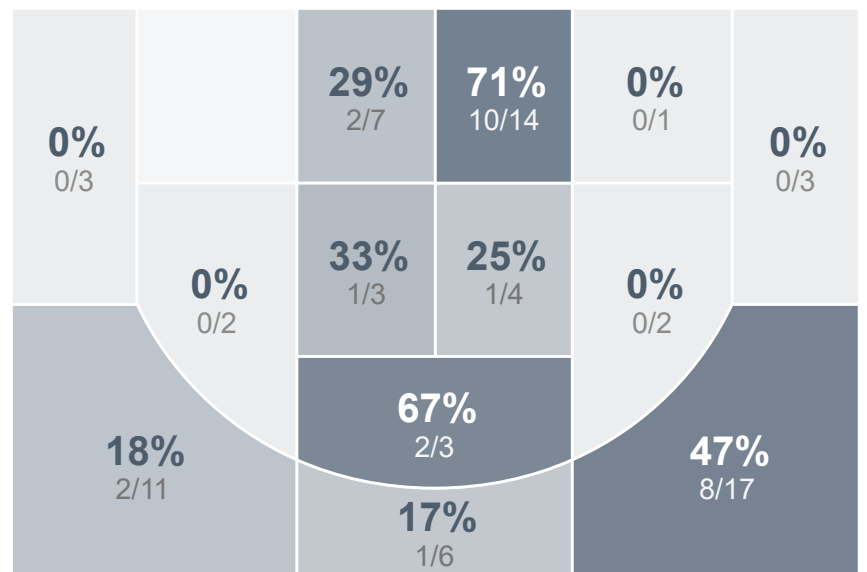

Bismarck High School