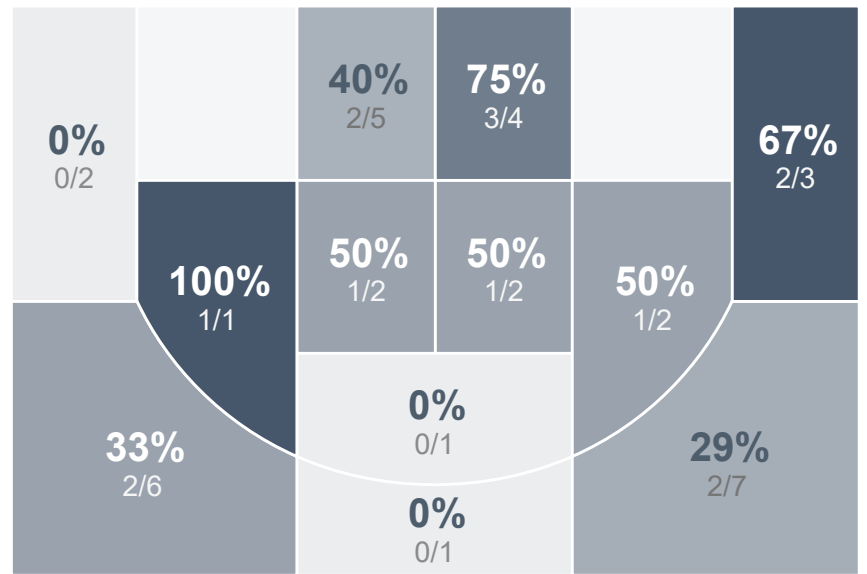

Watford City Girls Basketball