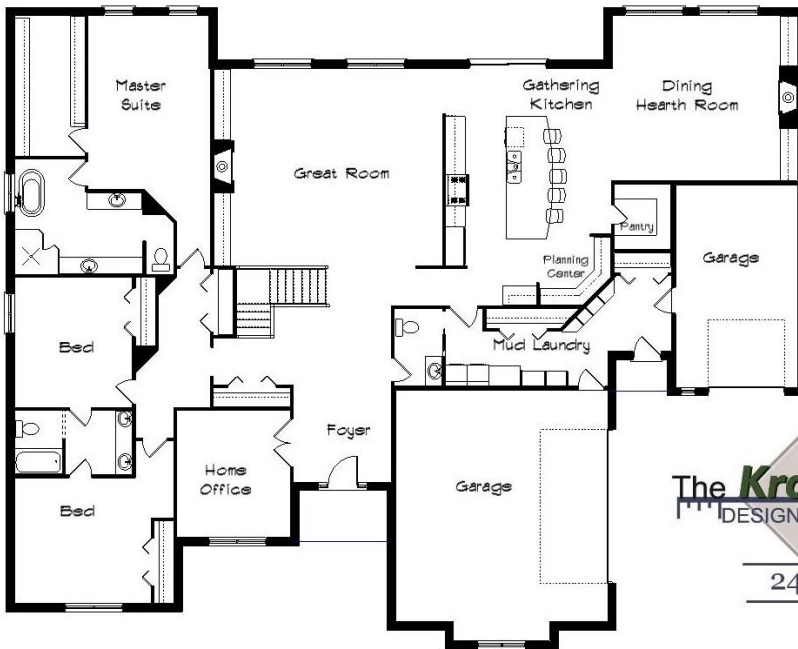

Your Land Your Style Your Home Your Way
Design + Build = Your Best Value

www.krausbuild.com

Kensington
3500 Sq.Ft.

Copyright © 2022 Kraus Design Build
All Rights Reserved

The **Kraus** Company
DESIGN BUILD

248-972-5549

Setting the New Standard