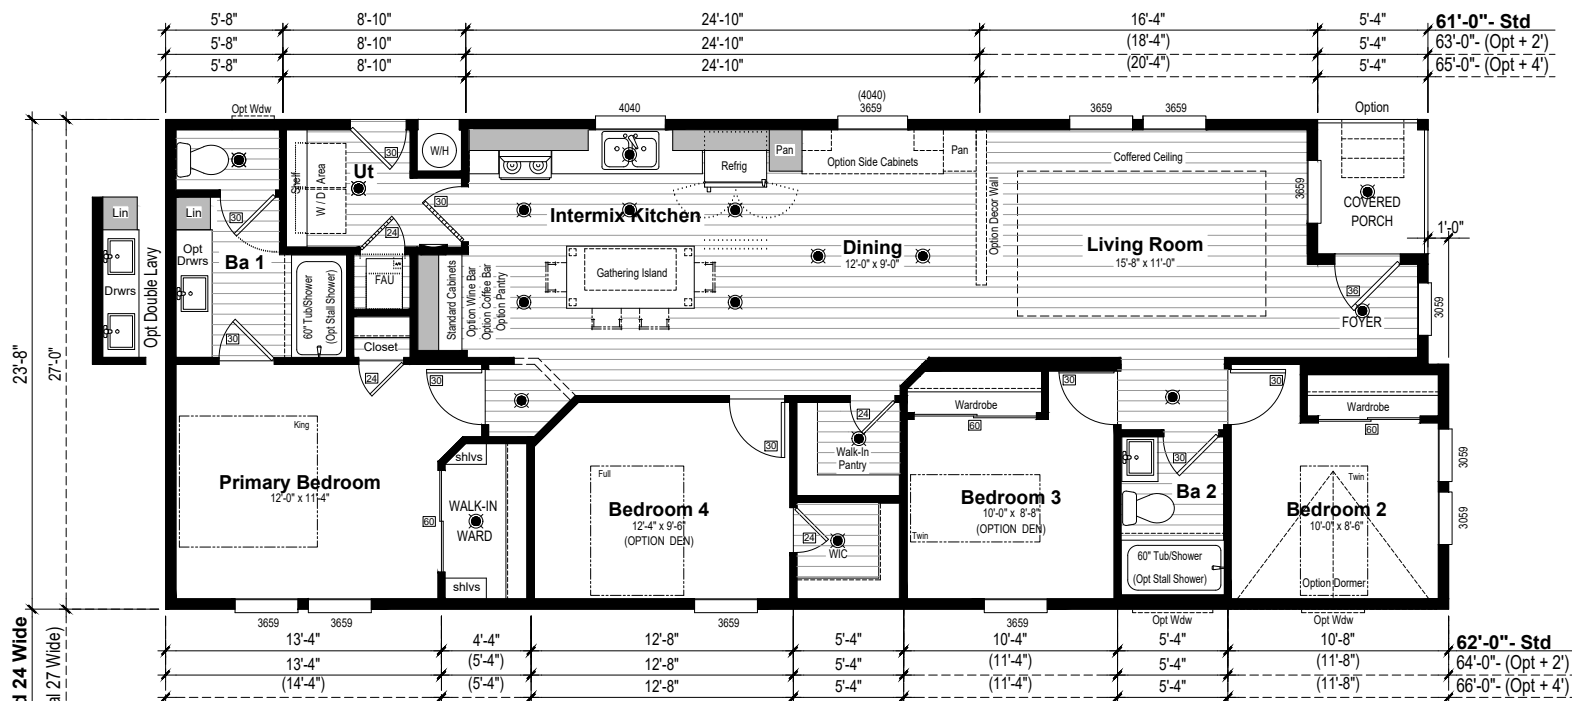

Golden Pacific II Woodcrest

Option Ultimate Chef Kitchen

Option Full Bath 3

Option Den

Option Half Bath

SQUARE FOOTAGE:

24 Wide:	27 Wide:
24x62 = 1423 Sq. Ft.	27x62 = 1619 Sq. Ft.
24x64 = 1471 Sq. Ft.	27x64 = 1673 Sq. Ft.
24x66 = 1518 Sq. Ft.	27x66 = 1727 Sq. Ft.

4 Bedroom

(FOR 3BR W/ FAM RM SEE 2462-3B)