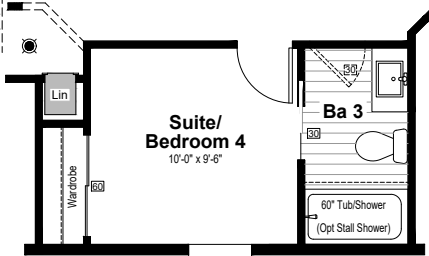

Golden Pacific II Woodcrest

Option Ultimate Chef Kitchen

Option Full Bath 3

Option Den

Option Half Bath

SQUARE FOOTAGE:

24 Wide:	27 Wide:
24x62 = 1423 Sq. Ft.	27x62 = 1619 Sq. Ft.
24x64 = 1471 Sq. Ft.	27x64 = 1673 Sq. Ft.
24x66 = 1518 Sq. Ft.	27x66 = 1727 Sq. Ft.

4 Bedroom

(FOR 3BR W/ FAM RM SEE 2462-3B)