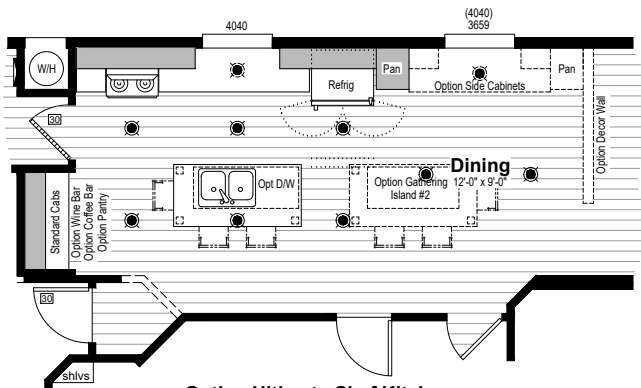

Golden Pacific II Woodcrest

Option Ultimate Chef Kitchen

Option Full Bath 3

Option Den

Option Half Bath

SQUARE FOOTAGE:

24 Wide:	27 Wide:
24x62 = 1423 Sq. Ft.	27x62 = 1619 Sq. Ft.
24x64 = 1471 Sq. Ft.	27x64 = 1673 Sq. Ft.
24x66 = 1518 Sq. Ft.	27x66 = 1727 Sq. Ft.

4 Bedroom

(FOR 3BR W/ FAM RM SEE 2462-3B)