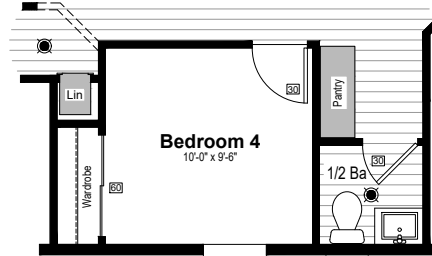

Golden Pacific II Woodcrest

Option Ultimate Chef Kitchen

Option Full Bath 3

Option Den

Option Half Bath

SQUARE FOOTAGE:

24 Wide:	27 Wide:
24x62 = 1423 Sq. Ft.	27x62 = 1619 Sq. Ft.
24x64 = 1471 Sq. Ft.	27x64 = 1673 Sq. Ft.
24x66 = 1518 Sq. Ft.	27x66 = 1727 Sq. Ft.

4 Bedroom

(FOR 3BR W/ FAM RM SEE 2462-3B)