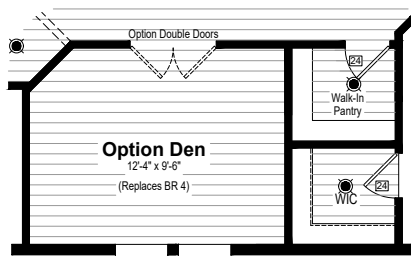

Golden Pacific II Woodcrest

Option Ultimate Chef Kitchen

Option Full Bath 3

Option Den

Option Half Bath

SQUARE FOOTAGE:

24 Wide:	27 Wide:
24x62 = 1423 Sq. Ft.	27x62 = 1619 Sq. Ft.
24x64 = 1471 Sq. Ft.	27x64 = 1673 Sq. Ft.
24x66 = 1518 Sq. Ft.	27x66 = 1727 Sq. Ft.