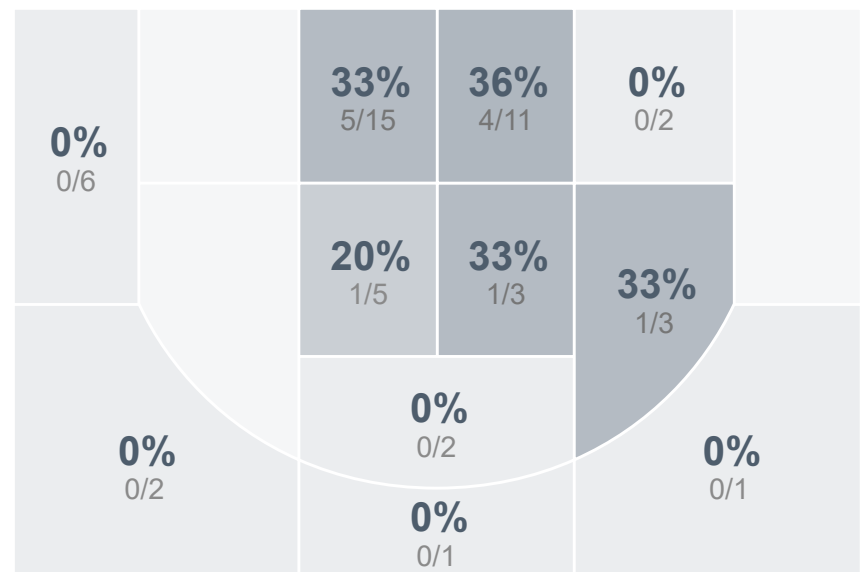

Minot High School