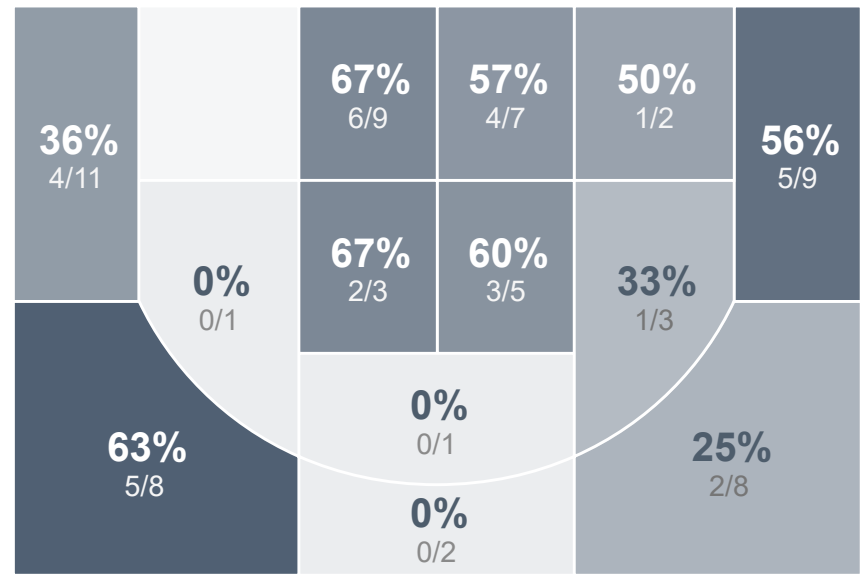

Century Patriots Girls Basketball