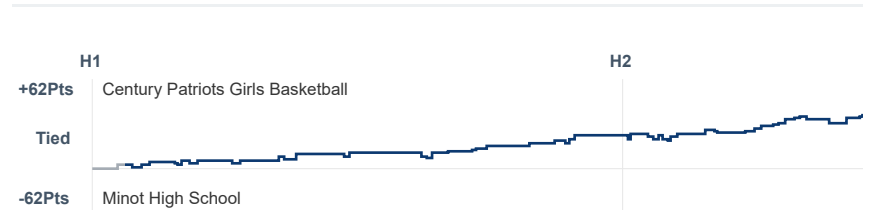

Box Score Report

CHS @ Minot - Feb 23, 2021 - W 94-34

Period Stats

Team	1	2	Final
CHS	39	55	94
MHS	16	18	34

Run Graph

Team Stats

	CHS	MHS
Field Goal %	47.8%	23.5%
Effective Field Goal %	59.4%	23.5%
2FG Made/Attempted	17/31	12/41
2FG%	54.8%	29.3%
3FG Made/Attempted	16/38	0/10
3FG%	42.1%	0.0%
FT Made/Attempted	12/14	10/14
Free Throw Percentage	85.7%	71.4%
Points Per Possession	1.33	0.46
Transition Points	13	0
Points Off Turnovers	32	9
Second Chance Points	16	6
Points in the Paint	30	22
Offensive Rebounds	16	8
Defense Rebounds	31	18
Assists	29	4
Deflections	8	6
Steals	17	4
Blocks	2	6
Turnovers	11	24
Personal Fouls	13	11
Charges Taken	1	0