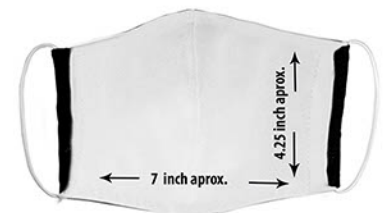

#044 Turquoise bubbles
 Sizes: Adult Large

#045 Tools on white
 Sizes: Adult Large

#047 Teal with white mini polka dots
 Sizes: Adult Large

#048 Purple mini camo
 Sizes: Adult Large

#049 Anchors
 Sizes: Adult Large

#051 Blue with white swirls drops
 Sizes: Adult Large

#052 Pink with pink circles
 Sizes: Adult Large

#031 Cats on white
 Sizes: Adult Large

#028 Blue with pandas
 Sizes: Adult Large

#046 Tools on orange
 Sizes: Adult Large

#034 First responder shield (police and fire)
 Sizes: Adult Large

MEDIUM

LARGE

Disclaimer: This mask though it will help you to filter out dust, smog, pollens and other particles we do not make any medical claim to its protection. It is NOT a N95 certified mask.