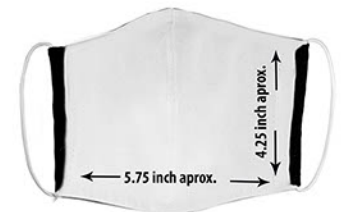

#044 Turquoise bubbles
 Sizes: Adult Large

#045 Tools on white
 Sizes: Adult Large

#047 Teal with white mini polka dots
 Sizes: Adult Large

#048 Purple mini camo
 Sizes: Adult Large

#049 Anchors
 Sizes: Adult Large

#051 Blue with white swirls drops
 Sizes: Adult Large

#052 Pink with pink circles
 Sizes: Adult Large

#031 Cats on white
 Sizes: Adult Large

#028 Blue with pandas
 Sizes: Adult Large

#046 Tools on orange
 Sizes: Adult Large

#034 First responder shield (police and fire)
 Sizes: Adult Large

MEDIUM

LARGE

Disclaimer: This mask though it will help you to filter out dust, smog, pollens and other particles we do not make any medical claim to its protection. It is NOT a N95 certified mask.