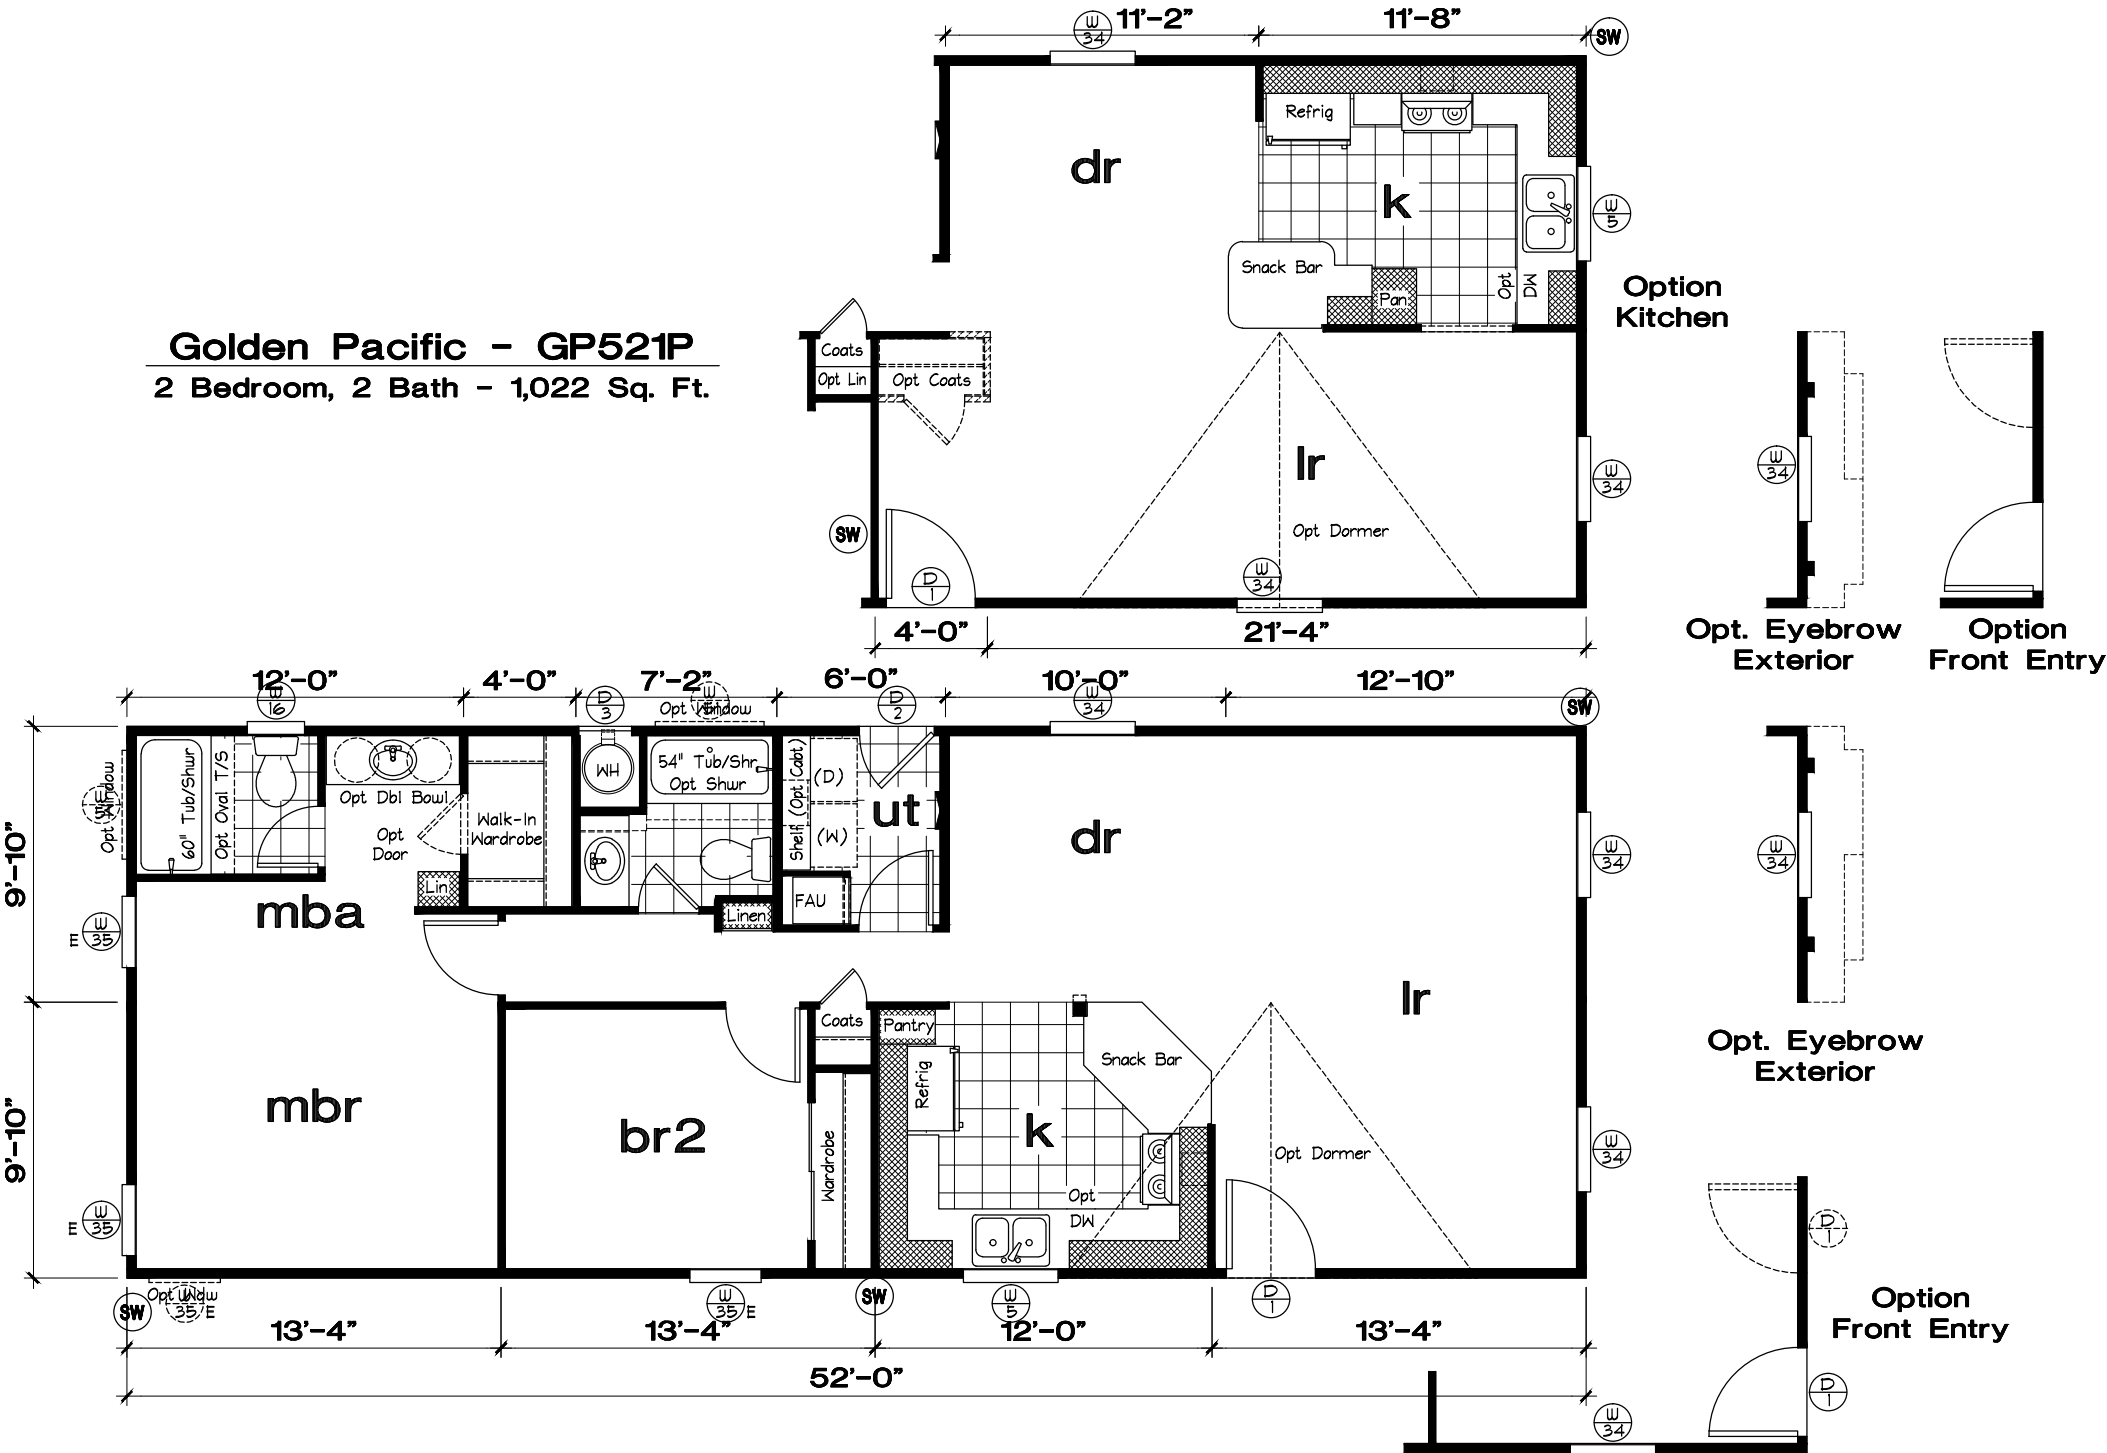

**Golden Pacific - GP521P**  
**2 Bedroom, 2 Bath - 1,022 Sq. Ft.**

**Option Kitchen**

**Opt. Eyebrow Exterior**

**Option Front Entry**

**Opt. Eyebrow Exterior**

**Option Front Entry**