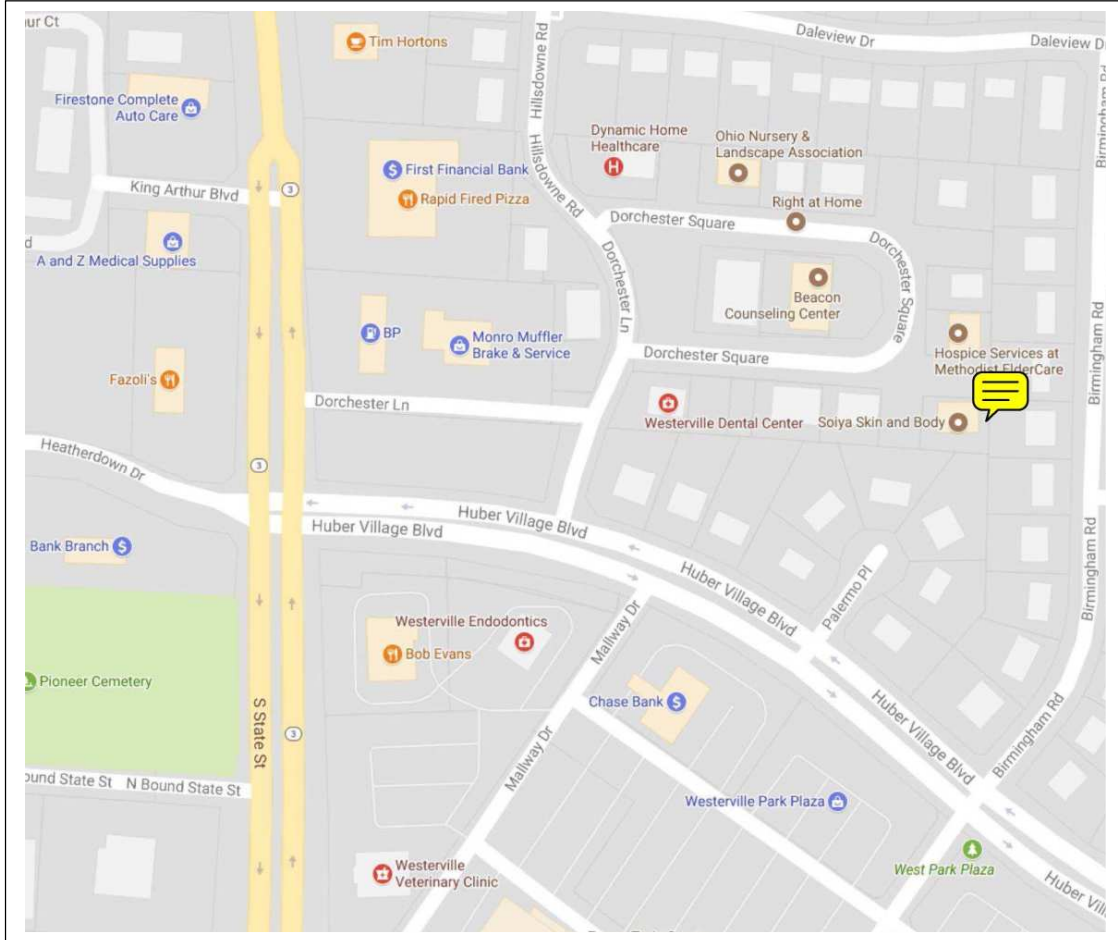

Protect Ohio Pensions, Inc.

132 Dorchester Square S STE 101
Westerville, Ohio 43081

Office Location

Located in the Concord Square Office Park which is ¼ mile north of the I-270 & Westerville Road Exit
(See yellow post-it on map)

Go North off of I-270 on Westerville Road. Get in the right lane. Just passed Huber Village Boulevard, and before the BP gas station, turn right onto Dorchester Lane. [*There is no street sign and it looks like a service road.*] Turn left at the dead end, and then right onto Dorchester Square S.

If you end up in the far right lane at Huber Village, turn right and then make a U-turn at the first break in the medium (Palermo Place). Turn right at Hillsdowne Road and then right onto Dorchester Square S.