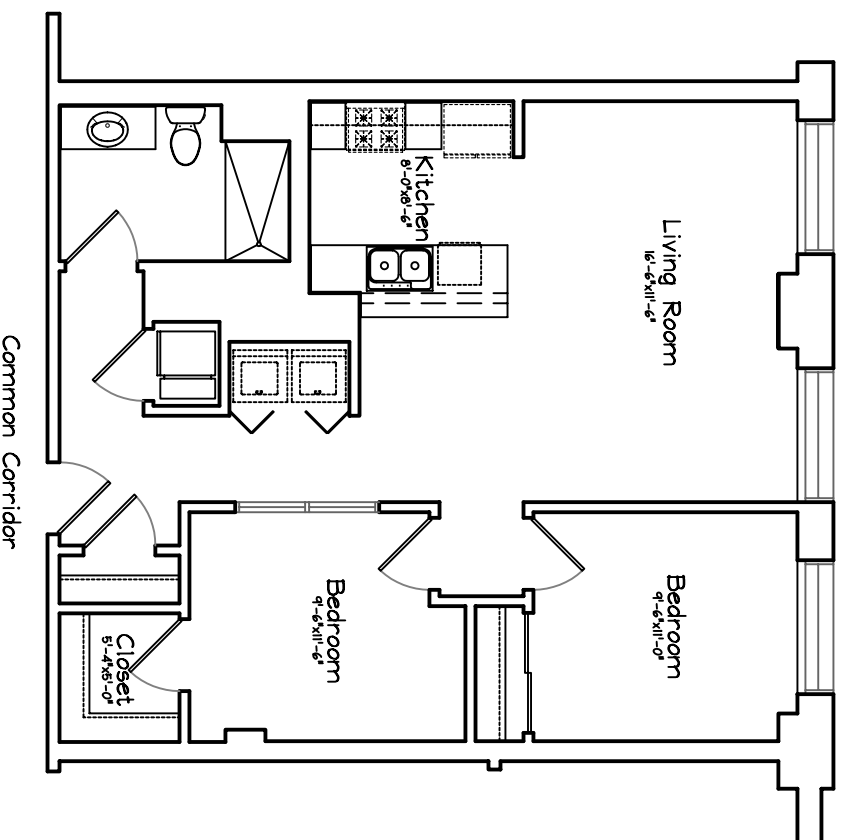

PLANKINTON LOFT APARTMENTS - 4th FLOOR

Exterior Atrium

Unit #402 = 860 sq ft
Two Bedroom, 1 Bath

Scale : 1/8" = 1'-0"

Square Footage taken from center of corridor/party walls to exterior of turned walls.