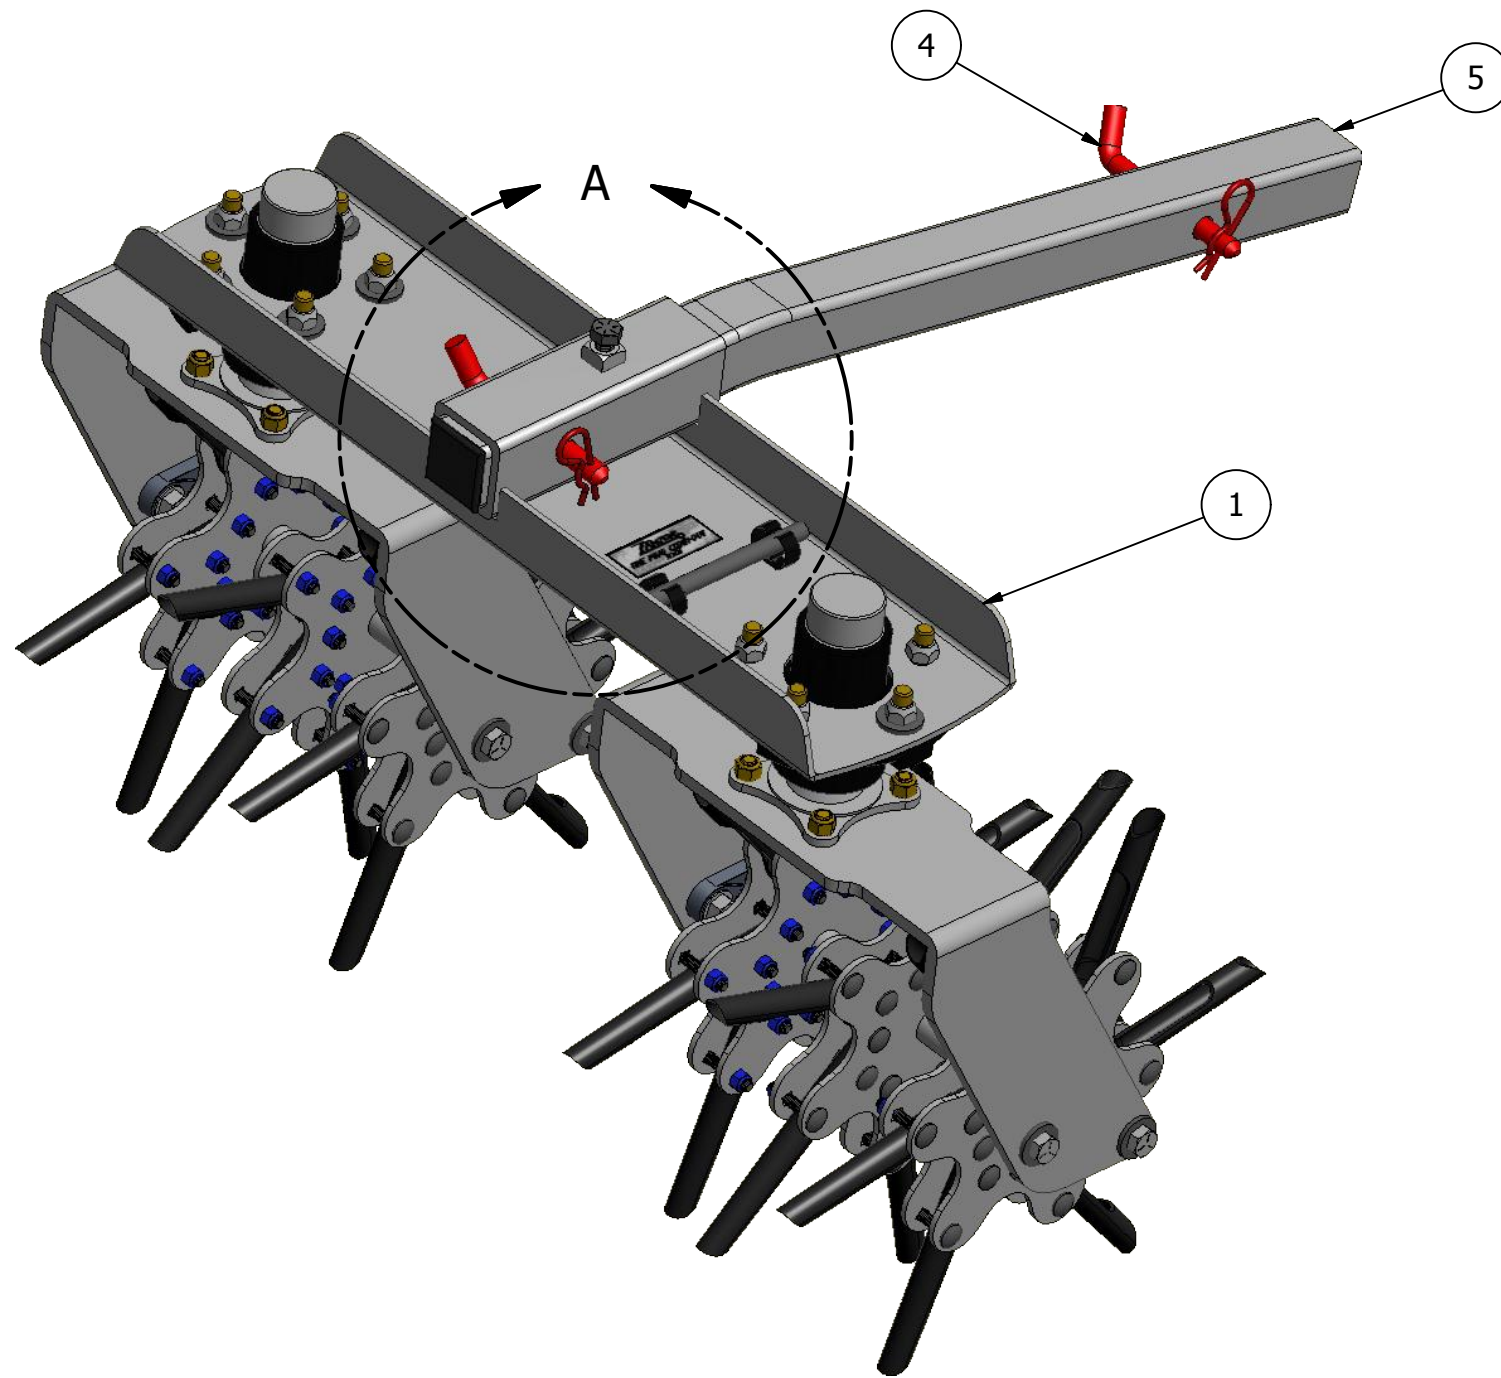

# ZRator ZR-TMF

NOTE: Part Number **ZR-TMF** D'ttach ZRator - Includes all parts below.

DETAIL A

Parts List			
ITEM	QTY	PART NUMBER	DESCRIPTION
1	1	20210029	D'ttach ZRator Main Frame MF
2	1	69862007	Square Tube End Cap
3	1	ZR-390	Hex Head Screw 1/2-13 X 1" LG
4	2	69860002	5/8" Hitch Pin
5	1	20210030	ZRator Arm MF
6	1	20210031	ZRator Tine Tool Label
7	2	20210032	Tool Clip
8	1	20210033	ZRator Tine Tool

REVISION HISTORY	
REV	DATE
A	05/10/2021

DETAIL B

DETAIL C

Parts List			
ITEM	QTY	PART NUMBER	DESCRIPTION
9	2	ZR-1750	Spindle and Hub Assembly
10	2	69862003	Zr Caster Fork
11	4	ZR-20516	Bearing Assembly
12	2	96862008	Tines Cluster Shaft Only
13	36	69862001	3/4 Closed Spoon Aerator Tine
14	108	ZR-18276	Square Neck Carriage Bolt 5/16-18 X 1.75" LG
15	108	ZR-21805	Locknut 5/16-18
16	8	ZR-392	Hex Head Screw 1/2-13 X 1.5" LG
17	22	ZR-2997	1/2" Flat Washer
18	8	ZR-17633	Flanged Locknut 1/2-13
19	8	ZR-629	Hex Head Screw 7/16-14 X 1.25" LG Grade 8
20	8	ZR-2678	Locknut Zinc Plated 7/16-14 Grade 8
21	10	ZR-4LN	Lug Nut