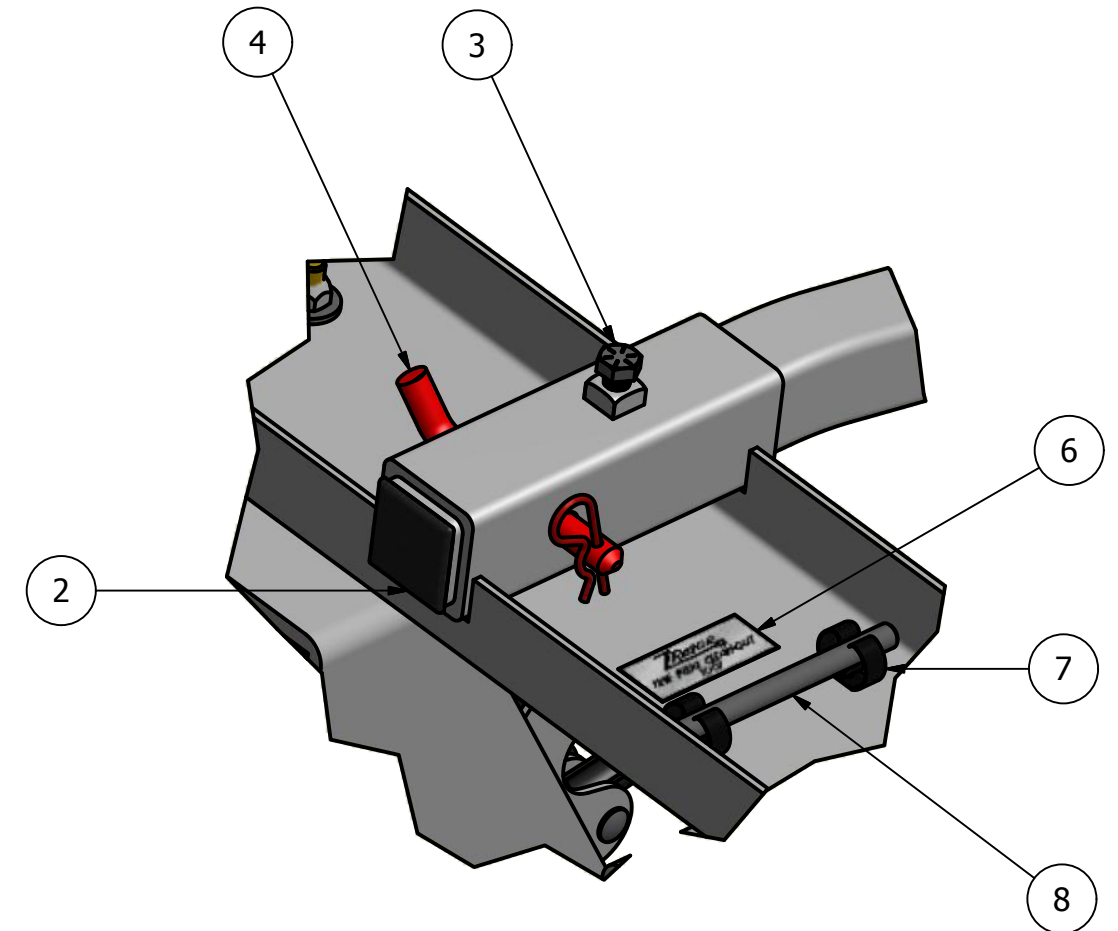

# ZRator ZR-TMF

NOTE: Part Number **ZR-TMF** D'ttach ZRator - Includes all parts below.

DETAIL A

Parts List			
ITEM	QTY	PART NUMBER	DESCRIPTION
1	1	20210029	D'ttach ZRator Main Frame MF
2	1	69862007	Square Tube End Cap
3	1	ZR-390	Hex Head Screw 1/2-13 X 1" LG
4	2	69860002	5/8" Hitch Pin
5	1	20210030	ZRator Arm MF
6	1	20210031	ZRator Tine Tool Label
7	2	20210032	Tool Clip
8	1	20210033	ZRator Tine Tool

REVISION HISTORY	
REV	DATE
A	05/10/2021

DETAIL B

DETAIL C

Parts List			
ITEM	QTY	PART NUMBER	DESCRIPTION
9	2	ZR-1750	Spindle and Hub Assembly
10	2	69862003	Zr Caster Fork
11	4	ZR-20516	Bearing Assembly
12	2	96862008	Tines Cluster Shaft Only
13	36	69862001	3/4 Closed Spoon Aerator Tine
14	108	ZR-18276	Square Neck Carriage Bolt 5/16-18 X 1.75" LG
15	108	ZR-21805	Locknut 5/16-18
16	8	ZR-392	Hex Head Screw 1/2-13 X 1.5" LG
17	22	ZR-2997	1/2" Flat Washer
18	8	ZR-17633	Flanged Locknut 1/2-13
19	8	ZR-629	Hex Head Screw 7/16-14 X 1.25" LG Grade 8
20	8	ZR-2678	Locknut Zinc Plated 7/16-14 Grade 8
21	10	ZR-4LN	Lug Nut