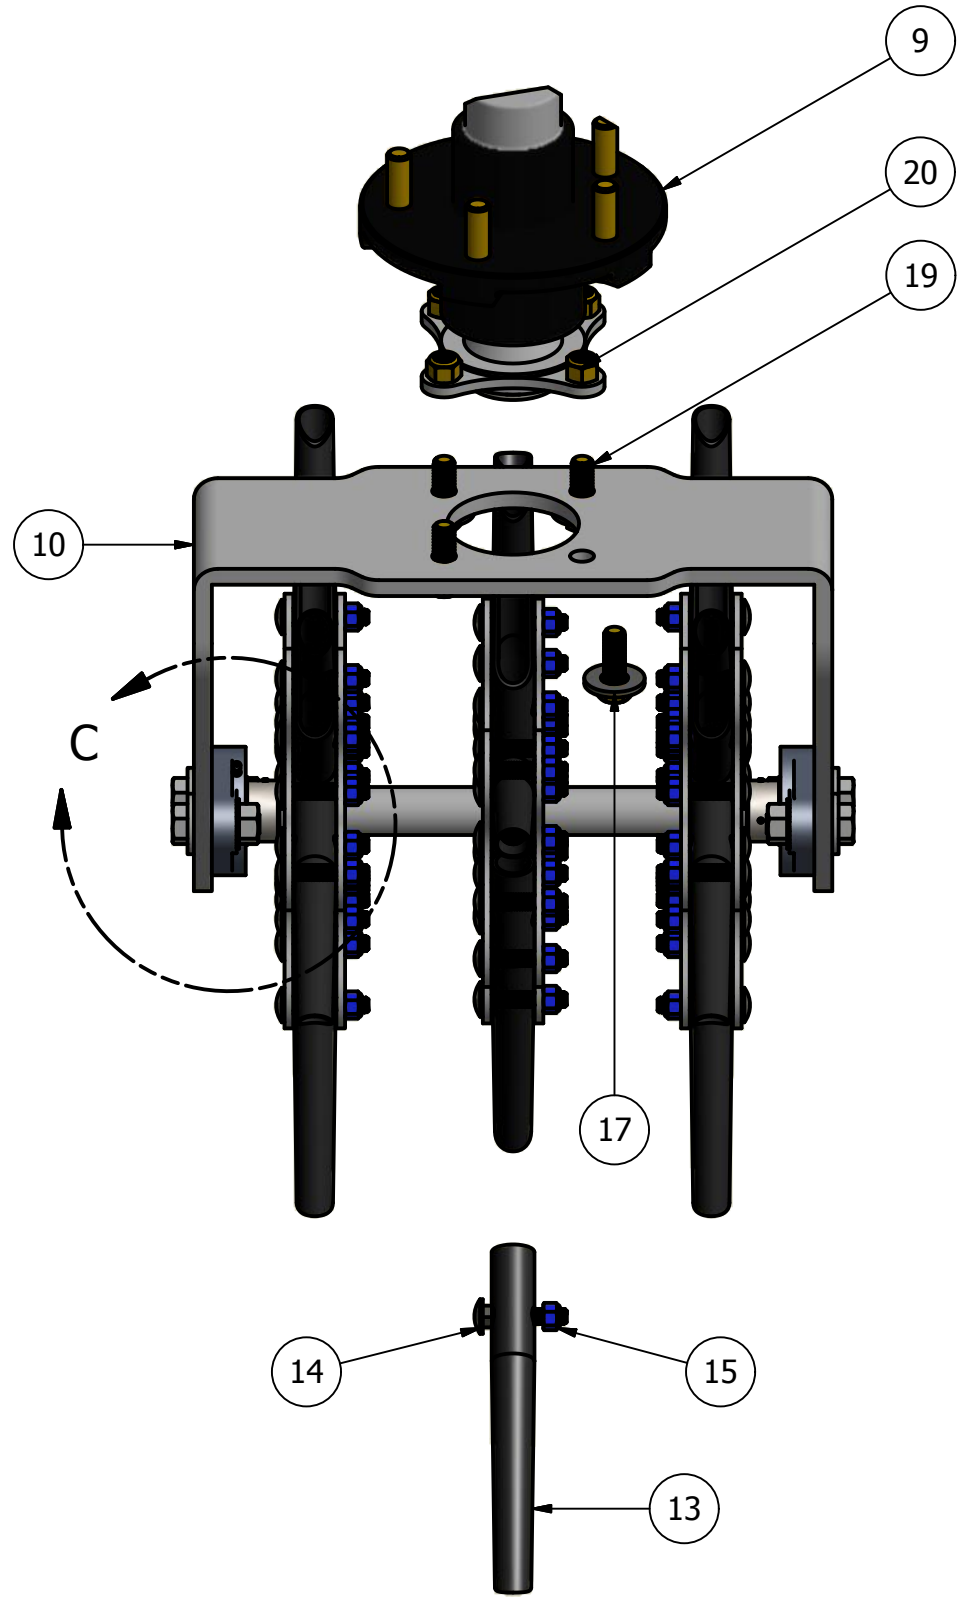

# ZRator ZR-TMF

NOTE: Part Number **ZR-TMF** D'ttach ZRator - Includes all parts below.

DETAIL A

Parts List			
ITEM	QTY	PART NUMBER	DESCRIPTION
1	1	20210029	D'ttach ZRator Main Frame MF
2	1	69862007	Square Tube End Cap
3	1	ZR-390	Hex Head Screw 1/2-13 X 1" LG
4	2	69860002	5/8" Hitch Pin
5	1	20210030	ZRator Arm MF
6	1	20210031	ZRator Tine Tool Label
7	2	20210032	Tool Clip
8	1	20210033	ZRator Tine Tool

REVISION HISTORY	
REV	DATE
A	05/10/2021

DETAIL B

DETAIL C

Parts List			
ITEM	QTY	PART NUMBER	DESCRIPTION
9	2	ZR-1750	Spindle and Hub Assembly
10	2	69862003	Zr Caster Fork
11	4	ZR-20516	Bearing Assembly
12	2	96862008	Tines Cluster Shaft Only
13	36	69862001	3/4 Closed Spoon Aerator Tine
14	108	ZR-18276	Square Neck Carriage Bolt 5/16-18 X 1.75" LG
15	108	ZR-21805	Locknut 5/16-18
16	8	ZR-392	Hex Head Screw 1/2-13 X 1.5" LG
17	22	ZR-2997	1/2" Flat Washer
18	8	ZR-17633	Flanged Locknut 1/2-13
19	8	ZR-629	Hex Head Screw 7/16-14 X 1.25" LG Grade 8
20	8	ZR-2678	Locknut Zinc Plated 7/16-14 Grade 8
21	10	ZR-4LN	Lug Nut