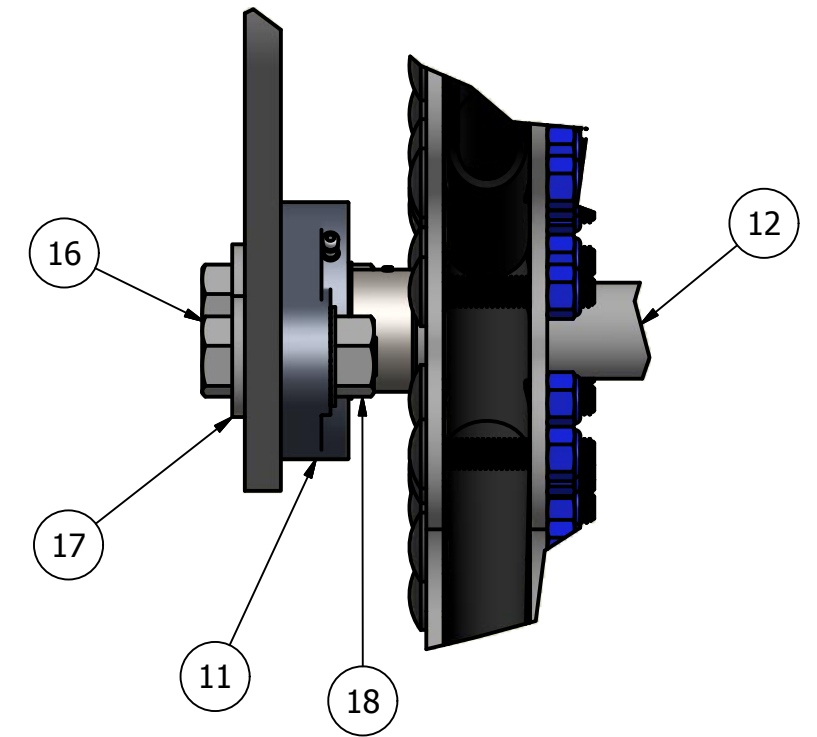

# ZRator ZR-TMF

NOTE: Part Number **ZR-TMF** D'ttach ZRator - Includes all parts below.

DETAIL A

Parts List			
ITEM	QTY	PART NUMBER	DESCRIPTION
1	1	20210029	D'ttach ZRator Main Frame MF
2	1	69862007	Square Tube End Cap
3	1	ZR-390	Hex Head Screw 1/2-13 X 1" LG
4	2	69860002	5/8" Hitch Pin
5	1	20210030	ZRator Arm MF
6	1	20210031	ZRator Tine Tool Label
7	2	20210032	Tool Clip
8	1	20210033	ZRator Tine Tool

REVISION HISTORY	
REV	DATE
A	05/10/2021

DETAIL B

DETAIL C

Parts List			
ITEM	QTY	PART NUMBER	DESCRIPTION
9	2	ZR-1750	Spindle and Hub Assembly
10	2	69862003	Zr Caster Fork
11	4	ZR-20516	Bearing Assembly
12	2	96862008	Tines Cluster Shaft Only
13	36	69862001	3/4 Closed Spoon Aerator Tine
14	108	ZR-18276	Square Neck Carriage Bolt 5/16-18 X 1.75" LG
15	108	ZR-21805	Locknut 5/16-18
16	8	ZR-392	Hex Head Screw 1/2-13 X 1.5" LG
17	22	ZR-2997	1/2" Flat Washer
18	8	ZR-17633	Flanged Locknut 1/2-13
19	8	ZR-629	Hex Head Screw 7/16-14 X 1.25" LG Grade 8
20	8	ZR-2678	Locknut Zinc Plated 7/16-14 Grade 8
21	10	ZR-4LN	Lug Nut