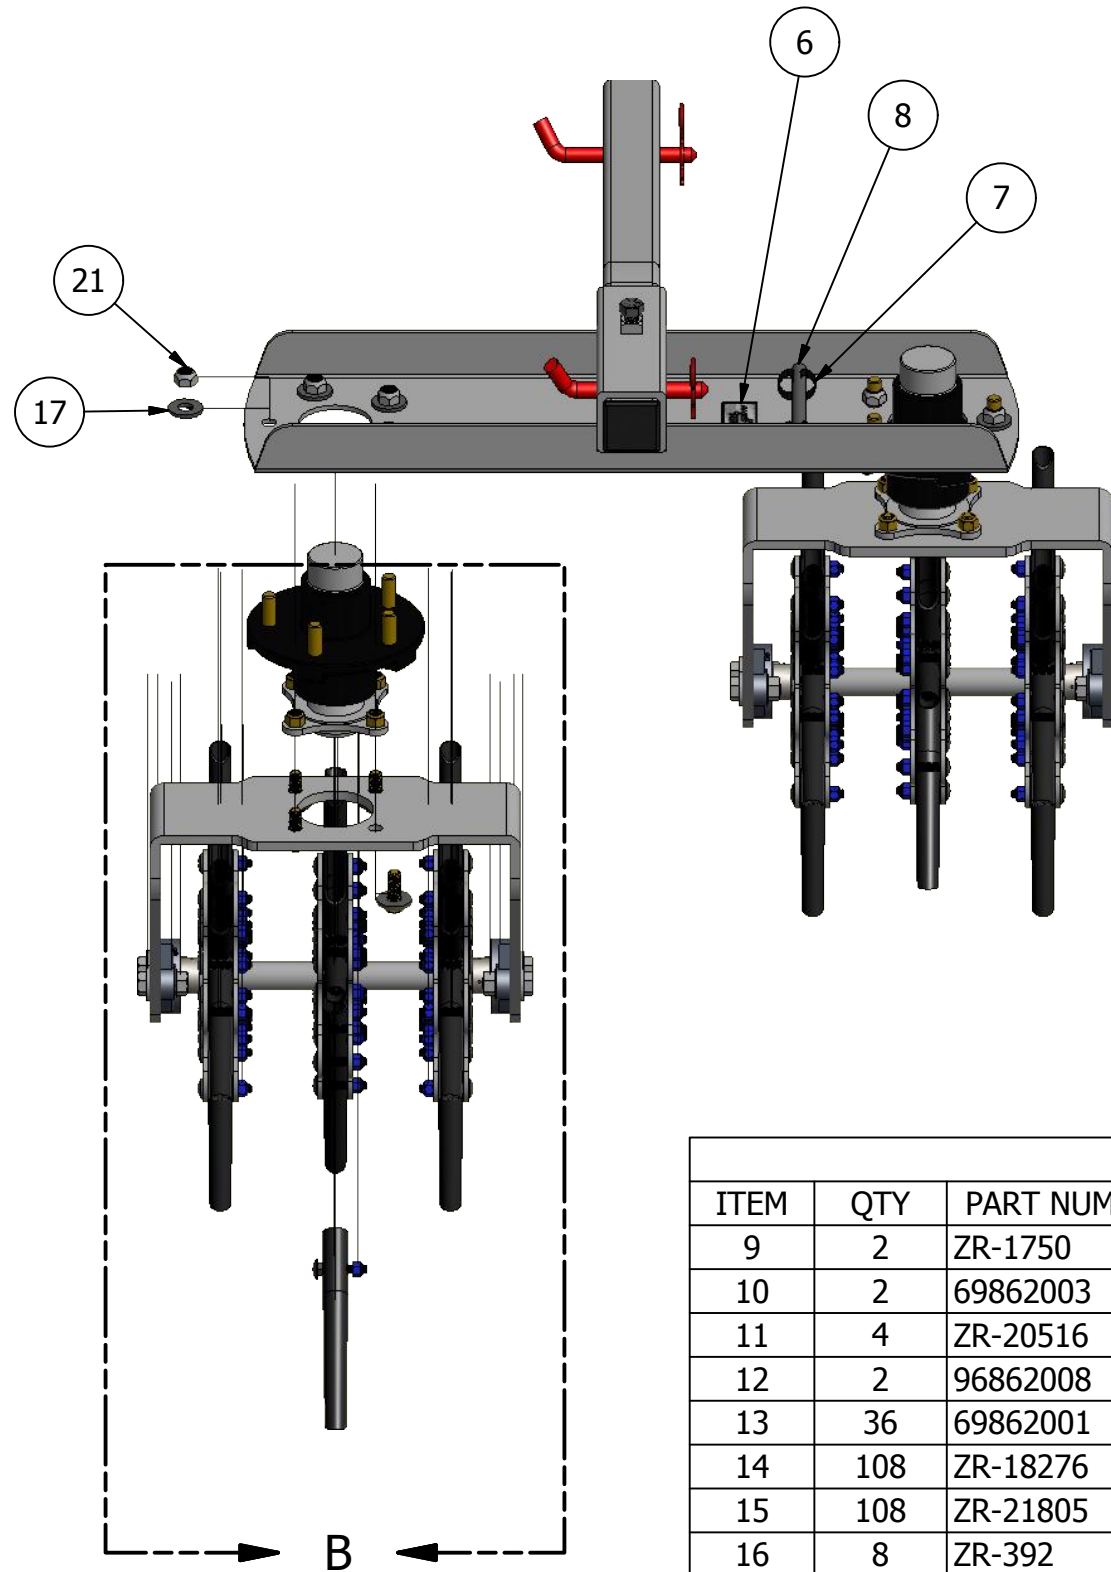

# ZRator ZR-TMF

NOTE: Part Number **ZR-TMF** D'ttach ZRator - Includes all parts below.

DETAIL A

Parts List			
ITEM	QTY	PART NUMBER	DESCRIPTION
1	1	20210029	D'ttach ZRator Main Frame MF
2	1	69862007	Square Tube End Cap
3	1	ZR-390	Hex Head Screw 1/2-13 X 1" LG
4	2	69860002	5/8" Hitch Pin
5	1	20210030	ZRator Arm MF
6	1	20210031	ZRator Tine Tool Label
7	2	20210032	Tool Clip
8	1	20210033	ZRator Tine Tool

REVISION HISTORY	
REV	DATE
A	05/10/2021

DETAIL B

DETAIL C

Parts List			
ITEM	QTY	PART NUMBER	DESCRIPTION
9	2	ZR-1750	Spindle and Hub Assembly
10	2	69862003	Zr Caster Fork
11	4	ZR-20516	Bearing Assembly
12	2	96862008	Tines Cluster Shaft Only
13	36	69862001	3/4 Closed Spoon Aerator Tine
14	108	ZR-18276	Square Neck Carriage Bolt 5/16-18 X 1.75" LG
15	108	ZR-21805	Locknut 5/16-18
16	8	ZR-392	Hex Head Screw 1/2-13 X 1.5" LG
17	22	ZR-2997	1/2" Flat Washer
18	8	ZR-17633	Flanged Locknut 1/2-13
19	8	ZR-629	Hex Head Screw 7/16-14 X 1.25" LG Grade 8
20	8	ZR-2678	Locknut Zinc Plated 7/16-14 Grade 8
21	10	ZR-4LN	Lug Nut