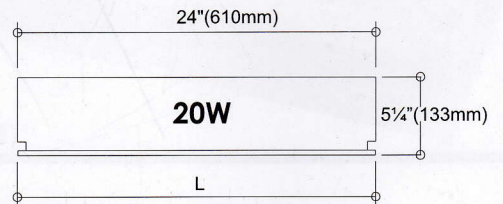

AMCO LOUVER TYPE FLUORESCENT BASE WITH MIRRORIZED ALUMINUM REFLECTOR

MODEL NO.	WATTAGE	W	L
AP220-DT	2-20w	12⁵/₈" (321mm)	24¹/₂" (622mm)
AP240-DT	2-40w	12⁵/₈" (321mm)	48¹/₂" (1232mm)

(BASE ONLY with LAMP HOLDER)

MODEL NO.	WATTAGE	W	L
AP320-DT	3-20w	24¹/₂" (622mm)	24¹/₂" (622mm)
AP340-DT	3-40w	24¹/₂" (622mm)	48¹/₂" (1232mm)

(BASE ONLY with LAMP HOLDER)