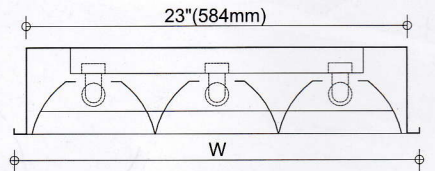

AMCO LOUVER TYPE FLUORESCENT BASE WITH MIRRORIZED ALUMINUM REFLECTOR

MODEL NO.	WATTAGE	W	L
AP220-DT	2-20w	12⁵/₈" (321mm)	24¹/₂" (622mm)
AP240-DT	2-40w	12⁵/₈" (321mm)	48¹/₂" (1232mm)

(BASE ONLY with LAMP HOLDER)

MODEL NO.	WATTAGE	W	L
AP320-DT	3-20w	24¹/₂" (622mm)	24¹/₂" (622mm)
AP340-DT	3-40w	24¹/₂" (622mm)	48¹/₂" (1232mm)

(BASE ONLY with LAMP HOLDER)