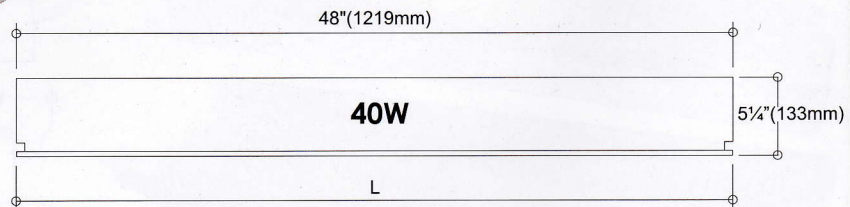

AMCO LOUVER TYPE FLUORESCENT BASE WITH MIRRORIZED ALUMINUM REFLECTOR

MODEL NO.	WATTAGE	W	L
AP220-DT	2-20w	12⁵/₈" (321mm)	24¹/₂" (622mm)
AP240-DT	2-40w	12⁵/₈" (321mm)	48¹/₂" (1232mm)

(BASE ONLY with LAMP HOLDER)

MODEL NO.	WATTAGE	W	L
AP320-DT	3-20w	24¹/₂" (622mm)	24¹/₂" (622mm)
AP340-DT	3-40w	24¹/₂" (622mm)	48¹/₂" (1232mm)

(BASE ONLY with LAMP HOLDER)