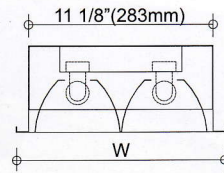

AMCO LOUVER TYPE FLUORESCENT BASE WITH MIRRORIZED ALUMINUM REFLECTOR

MODEL NO.	WATTAGE	W	L
AP220-DT	2-20w	12⁵/₈" (321mm)	24¹/₂" (622mm)
AP240-DT	2-40w	12⁵/₈" (321mm)	48¹/₂" (1232mm)

(BASE ONLY with LAMP HOLDER)

MODEL NO.	WATTAGE	W	L
AP320-DT	3-20w	24¹/₂" (622mm)	24¹/₂" (622mm)
AP340-DT	3-40w	24¹/₂" (622mm)	48¹/₂" (1232mm)

(BASE ONLY with LAMP HOLDER)