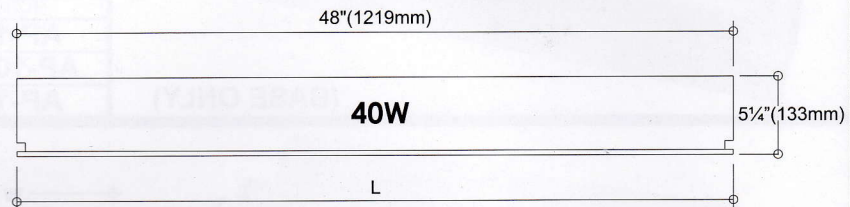

AMCO LOUVER TYPE FLUORESCENT BASE WITH MIRRORIZED ALUMINUM REFLECTOR

MODEL NO.	WATTAGE	W	L
AP220-DT	2-20w	12⁵/₈" (321mm)	24¹/₂" (622mm)
AP240-DT	2-40w	12⁵/₈" (321mm)	48¹/₂" (1232mm)

(BASE ONLY with LAMP HOLDER)

MODEL NO.	WATTAGE	W	L
AP320-DT	3-20w	24¹/₂" (622mm)	24¹/₂" (622mm)
AP340-DT	3-40w	24¹/₂" (622mm)	48¹/₂" (1232mm)

(BASE ONLY with LAMP HOLDER)