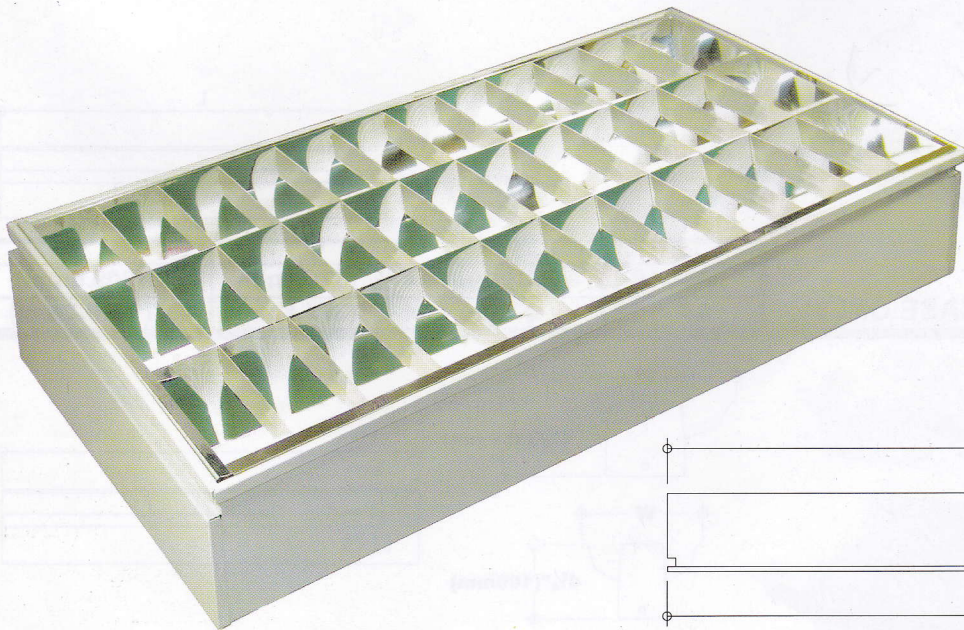

AMCO LOUVER TYPE FLUORESCENT BASE WITH MIRRORIZED ALUMINUM REFLECTOR

MODEL NO.	WATTAGE	W	L
AP220-DT	2-20w	12⁵/₈" (321mm)	24¹/₂" (622mm)
AP240-DT	2-40w	12⁵/₈" (321mm)	48¹/₂" (1232mm)

(BASE ONLY with LAMP HOLDER)

MODEL NO.	WATTAGE	W	L
AP320-DT	3-20w	24¹/₂" (622mm)	24¹/₂" (622mm)
AP340-DT	3-40w	24¹/₂" (622mm)	48¹/₂" (1232mm)

(BASE ONLY with LAMP HOLDER)