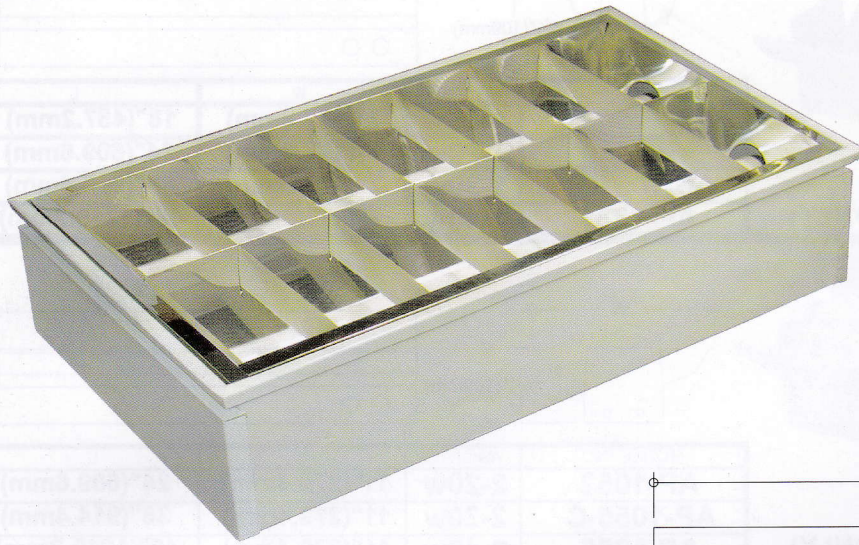

AMCO LOUVER TYPE FLUORESCENT BASE WITH MIRRORIZED ALUMINUM REFLECTOR

MODEL NO.	WATTAGE	W	L
AP220-DT	2-20w	12⁵/₈" (321mm)	24¹/₂" (622mm)
AP240-DT	2-40w	12⁵/₈" (321mm)	48¹/₂" (1232mm)

(BASE ONLY with LAMP HOLDER)

MODEL NO.	WATTAGE	W	L
AP320-DT	3-20w	24¹/₂" (622mm)	24¹/₂" (622mm)
AP340-DT	3-40w	24¹/₂" (622mm)	48¹/₂" (1232mm)

(BASE ONLY with LAMP HOLDER)