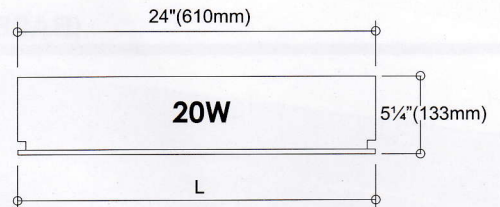

AMCO LOUVER TYPE FLUORESCENT BASE WITH MIRRORIZED ALUMINUM REFLECTOR

MODEL NO.	WATTAGE	W	L
AP220-DT	2-20w	12⁵/₈" (321mm)	24¹/₂" (622mm)
AP240-DT	2-40w	12⁵/₈" (321mm)	48¹/₂" (1232mm)

(BASE ONLY with LAMP HOLDER)

MODEL NO.	WATTAGE	W	L
AP320-DT	3-20w	24¹/₂" (622mm)	24¹/₂" (622mm)
AP340-DT	3-40w	24¹/₂" (622mm)	48¹/₂" (1232mm)

(BASE ONLY with LAMP HOLDER)