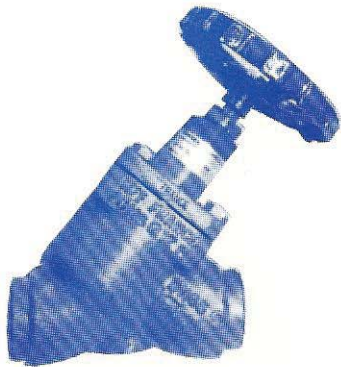

HANSEN VALVES

NEW STYLE SUPPLIED AFTER JUNE 1988, FRENCH GRAY.  
 GLOBE ONE PIECE CAST AT 50° ANGLE TO PIPE LINE.  
 THE BONNETS ARE SQUARE AND BODIES ROUND.  
 THE BONNETS FOR 5" AND 6" SIZES ARE ROUND.

GLOBE

PIPE SIZE	SHUT-OFF HANDWHEEL	SHUT-OFF BLACK OR SILVER SEAL CAP	HAND EXP. BAR HANDLE	HAND EXP. RED-OLD YELLOW SEAL CAP
2-1/2"	DW250H	DW250C	RW250H	RW250C
3"	DW300H	DW300C	RW300H	RW300C
4"	DW400H	DW400C	RW400H	RW400C
5"	DW501H	DW501C	RW501H	RW501C
6"	DW601H	DW601C	RW601H	RW601C

ANGLE

PIPE SIZE	SHUT-OFF HANDWHEEL	SHUT-OFF BLACK OR SILVER SEAL CAP	HAND EXP. BAR HANDLE	HAND EXP. RED-OLD YELLOW SEAL CAP
2-1/2"	EW250H	EW250C	VW250H	VW250C
3"	EW300H	EW300C	VW300H	VW300C
4"	EW400H	EW400C	VW400H	VW400C

BUTTWELD VALVES, SIZES 2-1/2" THRU 4" MAY BE ANY ONE OF  
 FOUR CASTINGS. (PGS 4 THRU 7)