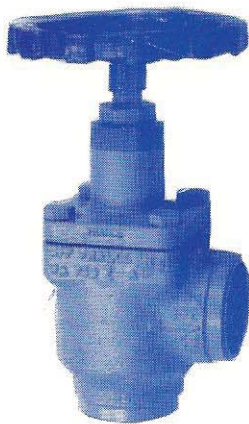

HANSEN VALVES

NEW STYLE SUPPLIED AFTER JUNE 1988, FRENCH GRAY.  
 GLOBE ONE PIECE CAST AT 50° ANGLE TO PIPE LINE.  
 THE BONNETS ARE SQUARE AND BODIES ROUND.  
 THE BONNETS FOR 5" AND 6" SIZES ARE ROUND.

GLOBE

PIPE SIZE	SHUT-OFF HANDWHEEL	SHUT-OFF BLACK OR SILVER SEAL CAP	HAND EXP. BAR HANDLE	HAND EXP. RED-OLD YELLOW SEAL CAP
2-1/2"	DW250H	DW250C	RW250H	RW250C
3"	DW300H	DW300C	RW300H	RW300C
4"	DW400H	DW400C	RW400H	RW400C
5"	DW501H	DW501C	RW501H	RW501C
6"	DW601H	DW601C	RW601H	RW601C

ANGLE

PIPE SIZE	SHUT-OFF HANDWHEEL	SHUT-OFF BLACK OR SILVER SEAL CAP	HAND EXP. BAR HANDLE	HAND EXP. RED-OLD YELLOW SEAL CAP
2-1/2"	EW250H	EW250C	VW250H	VW250C
3"	EW300H	EW300C	VW300H	VW300C
4"	EW400H	EW400C	VW400H	VW400C

BUTTWELD VALVES, SIZES 2-1/2" THRU 4" MAY BE ANY ONE OF  
 FOUR CASTINGS. (PGS 4 THRU 7)