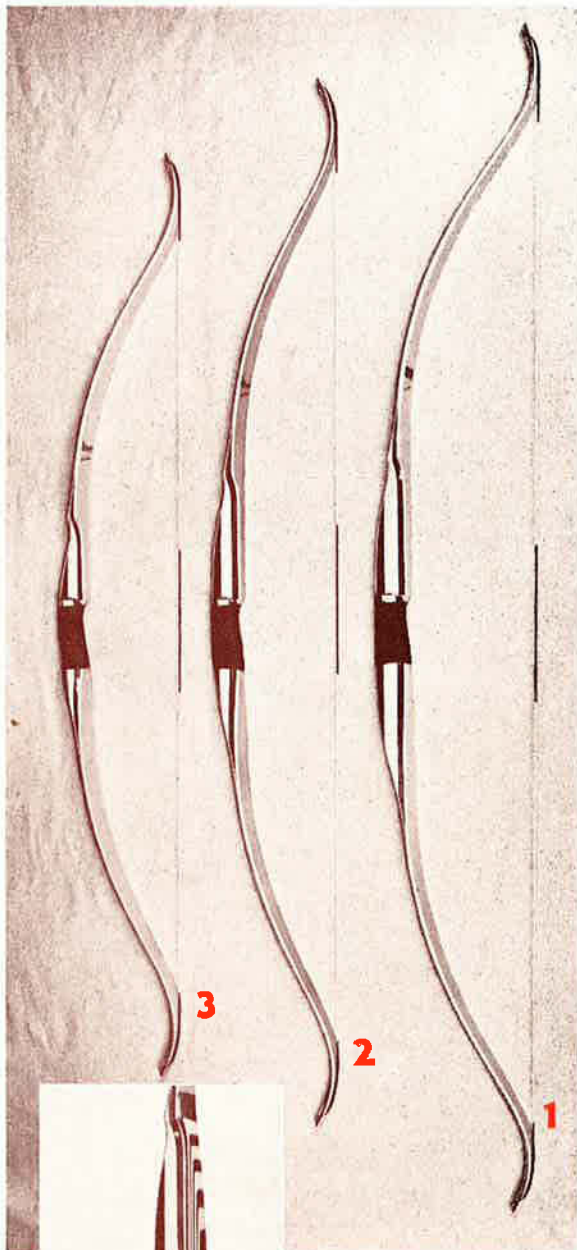

The Fabulous

Root Bows

The Fabulous ROOT is the superlative result of many years of research, scientific study, experimentation and shooting. The refinements that make these bows so completely outstanding in comparison with the finest of other bows, are the result of hundreds of thousands of arrows shot by top target and field archers and successful bow hunters. Three basic models were gradually evolved—each one representing the ultimate bow for a particular type of shooting. Thus was born, tried, proven and highly refined, the only complete line of the highest quality laminated bows in the world today—the Fabulous ROOT.

Made from the very finest straight grain and air dried hard maple, black walnut and fiber glass, the craftsmanship on Root bows defies comparison.

RECORDS OF LARGE DEALERS PROVE THAT THE ROOT BOW IS THE MOST DURABLE LAMINATED BOW MONEY CAN BUY.

1. TARGET MASTER

the perfect answer to the target shooters prayer. A deadly accurate long bow, heavy rigid handle section, 7 1/2" full view sight window, center shot design, smooth bindless draw, extremely stable with dazzling speed, positively the finest target bow money can buy. Available in 2 lengths—5'8" nock to nock to and including 28" draw; 5'10" nock to nock to and including 30" draw.

\$59.50

2. FIELD MASTER

a beautiful weapon of ideal length for handiness on the field course and long enough for championship accuracy. 6 1/2" full view sight window, heavy rigid handle section, smooth drawing, smooth shooting. A truly high speed bow available in 2 lengths—5'6" to and including 28" draw; 5'8" to and including 30" draw.