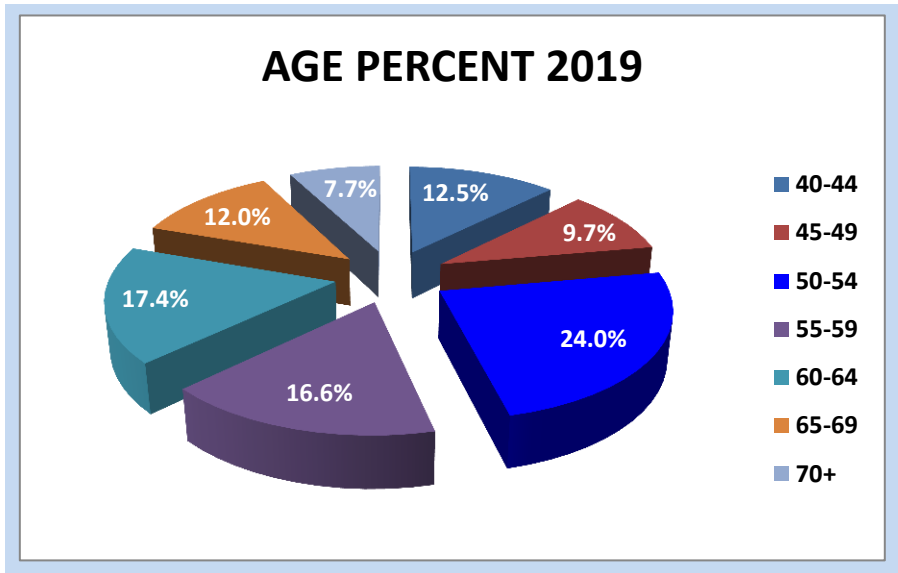

TAMPA BAY
MASTERS
CLEARWATER FLORIDA

PLAYER DEMOGRAPHICS
REPORT 2019

PLAYER DEMOGRAPHICS 2019

NUMBERS	2018	2019
Teams	32	42
Divisions	7	7
Players	320	391
Games	68	93

AGES	2018	2019
Youngest Player	38	39
Oldest Player	77	78
Average Age	57.3	56.5
Most Players Age	(54) 19	(51) 27
2nd Most Players Age	(56) 18	(54) 22

AGE GROUPS		
GROUP	TOTAL	%
40-44	49	12.5%
45-49	38	9.7%
50-54	94	24.0%
55-59	65	16.6%
60-64	68	17.4%
65-69	47	12.0%
70+	30	7.7%
TOTAL	391	100.0%

30 STATES, CANADA AND PUERTO RICO REPRESENTED!

TOP 10 PLAYER STATES		
STATE	TOTAL	%
FLORIDA	172	44.0%
Georgia	34	8.7%
Ohio	22	5.6%
ONTARIO	21	5.4%
Illinois	20	5.1%
Pennsylvania	13	3.3%
California	12	3.1%
New Jersey	12	3.1%
PUERTO RICO	11	2.8%
Michigan	9	2.3%