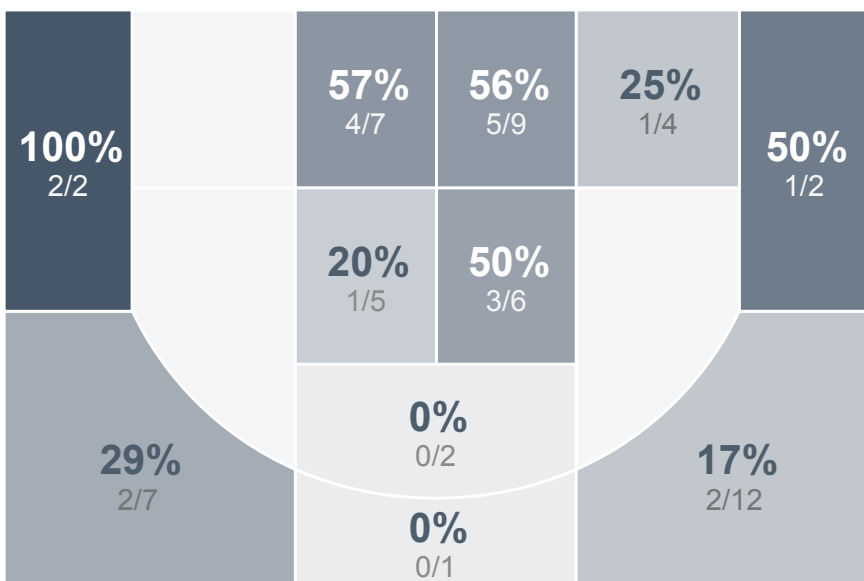

Box Score Report

MHS vs Minot - Dec 17, 2018 - W 62-25

Period Stats

Team	1	2	Final
MHS	29	33	62
MIN	14	11	25

Run Graph

Team Stats

	MHS	MIN
Field Goal %	36.8%	17.0%
Effective Field Goal %	43.0%	19.1%
2FG Made/Attempted	14/33	6/31
2FG%	42.4%	19.4%
3FG Made/Attempted	7/24	2/16
3FG%	29.2%	12.5%
FT Made/Attempted	13/22	7/16
Free Throw Percentage	59.1%	43.8%
Points Per Possession	0.83	0.35
Transition Points	7	4
Points Off Turnovers	18	0
Second Chance Points	21	5
Points in the Paint	26	4
Offensive Rebounds	15	9
Defense Rebounds	33	24
Assists	8	5
Deflections	16	9
Steals	16	5
Blocks	0	1
Turnovers	22	26
Personal Fouls	17	16
Charges Taken	1	2

Mandan

Minot High School