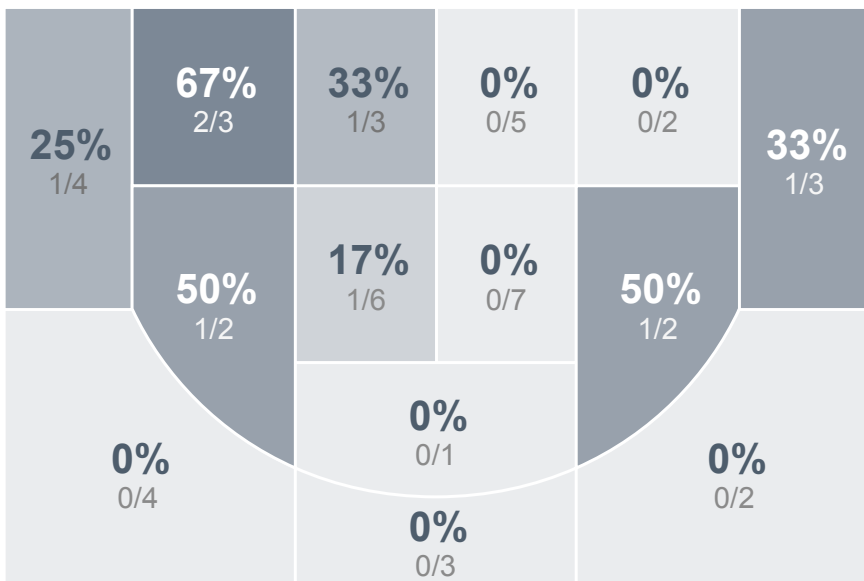

Minot High School