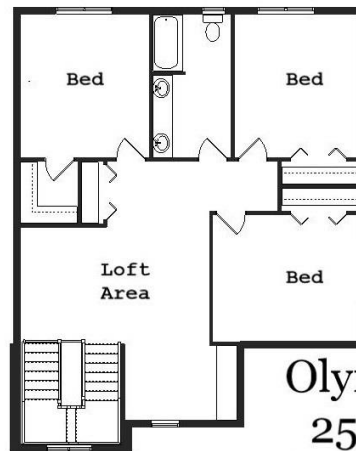

Your Land Your Style Your Home Your Way  
Design + Build = Your Best Value

[www.krausbuild.com](http://www.krausbuild.com)

Your Lot  
Your Style  
Your Home  
Your Way

Olympia Cape  
2530 Sq.Ft.

Copyright © 2020 Kraus Design Build  
All Rights Reserved

The **Kraus** Company  
DESIGN BUILD

248-972-5549

Setting the New Standard