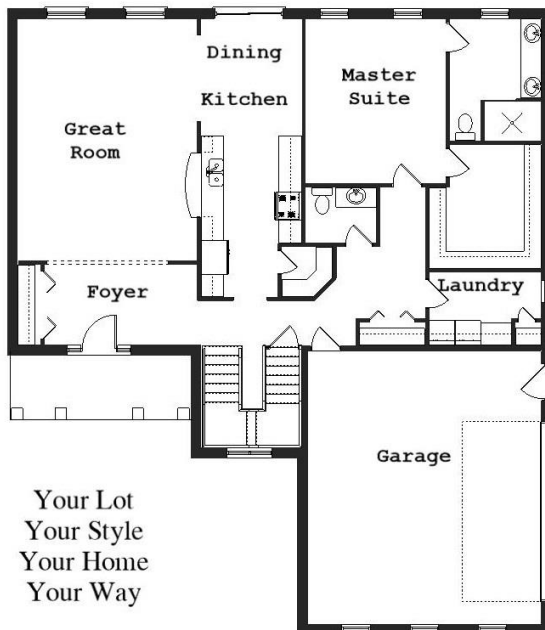

Your Land Your Style Your Home Your Way  
Design + Build = Your Best Value

[www.krausbuild.com](http://www.krausbuild.com)

Your Lot  
Your Style  
Your Home  
Your Way

Olympia Cape  
2530 Sq.Ft.

Copyright © 2020 Kraus Design Build  
All Rights Reserved

The **Kraus** Company  
DESIGN BUILD

248-972-5549

Setting the New Standard