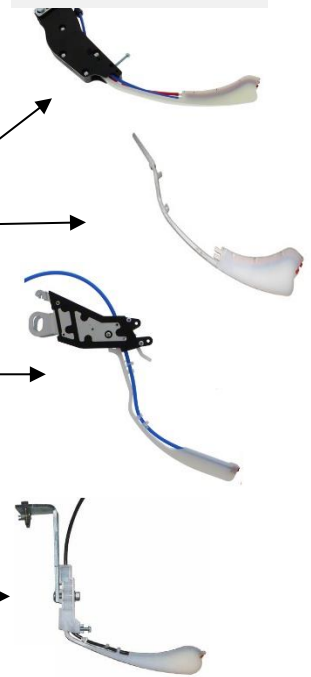

Consistent depth control is the most important job of your planter. Even the best maintained planter can still have a depth variation of 1/2" or more.

Keeton® Seed Firmers gently set seeds to the bottom of the trench. A thin piece of poly slides down the seed trench, trapping seeds as they exit the seed tube and firming them into the bottom of the "V".

PART #	TAIL TYPE	APPLICATION	PRICE EA.
125012	UNI-DRY	JD 7000-1700/ KINZE EARLY / WHITE 6000-9000	$ 34 SALE
115011	UNI-DUAL		$ 34 SALE
125013	DRY	JD 7000 / KINZE 3000	$ 34 SALE
115012	DUAL		$ 34 SALE
125011	DRY	TAIL ONLY	$ 30 SALE
115013	DUAL		$ 30 SALE
140045	QA LIQUID		$ 21 SALE
140100	QA LIQUID	(LOW STICK BREAKAWAY HD)	$ 55 SALE
101001	DRY	SEED TUBE MOUNT	$ 31 SALE
100104	LIQUID		$ 33 SALE
120045	QA LIQUID	KINZE 3000 (150120 BRACKET)	$ 40 SALE
109045	QA LIQUID	JD 7000-1775 NON-EXACT EMERGE (150109)	$ 40 SALE
151045	QA LIQUID	JOHN DEERE EXACT EMERGE (141150)	$ 90 SALE
111045	QA LIQUID	WHITE 9000 BRACKET	$ 40 SALE
210008	LIQUID	GP 1500> (-2003)	$ 30 SALE
210010	LIQUID	GP PRECISION DRILLS 10 – 20 SERIES	$ 30 SALE
210016	LIQUID	JD 750-1850 DRILL	$ 65 SALE
210012	LIQUID	JD 1560-1990 DRILL	$ 50 SALE
210023	LIQUID	TYE (ALL MODELS)	$ 30 SALE
210006	LIQUID	CIH 5100-5400 DRILL	$ 30 SALE
210054	LIQUID	DRILL TAIL ONLY	$ 28 SALE