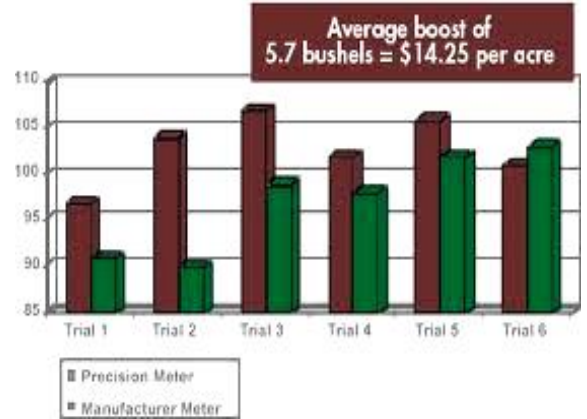

Precision Meter

Precision Meters are engineered and built to do it again and again. Ordinary finger meters have a hard time doing that (singulating), especially with a wide variety of seeds. They'll miss one, then grab two, resulting in skips and doubles. That wastes seeds, robs yield and steals your money.

The key features of the Precision Meter are;

- -**Adjustable Brush**...allows fine tuning for different seed sizes and shapes.
- -**Precision Finger Set**...loads and holds a single seed due to tougher spring and properly formed flag.
- -**Population Max** backing plate...rigid so to stabilize the fingers.
- -**Skip Stop**...cushioning prevents the seed from ricocheting back into the seed pool.
- -**Sure Fire**...seed belt delivers the seed down the center of the tube increasing excellent seed spacing.

Precision Planting

PART #	DESCRIPTION	PRICE	PRICE W/ TUBE
343022	7000 / EARLY KINZE	$ 230 SALE	$ 240 SALE
343030	KINZE 3000 SERIES	$ 230 SALE	$ 240 SALE
343025	JOHN DEERE 7200-1700	$ 230 SALE	$ 240 SALE