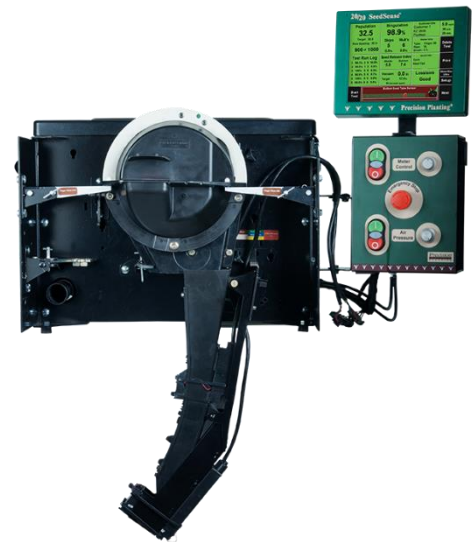

WE CAN TEST MANY
POPULAR BRANDS OF
METERS INCLUDING:
JD
KINZE
WHITE
GREAT PLAINS
AND MORE...