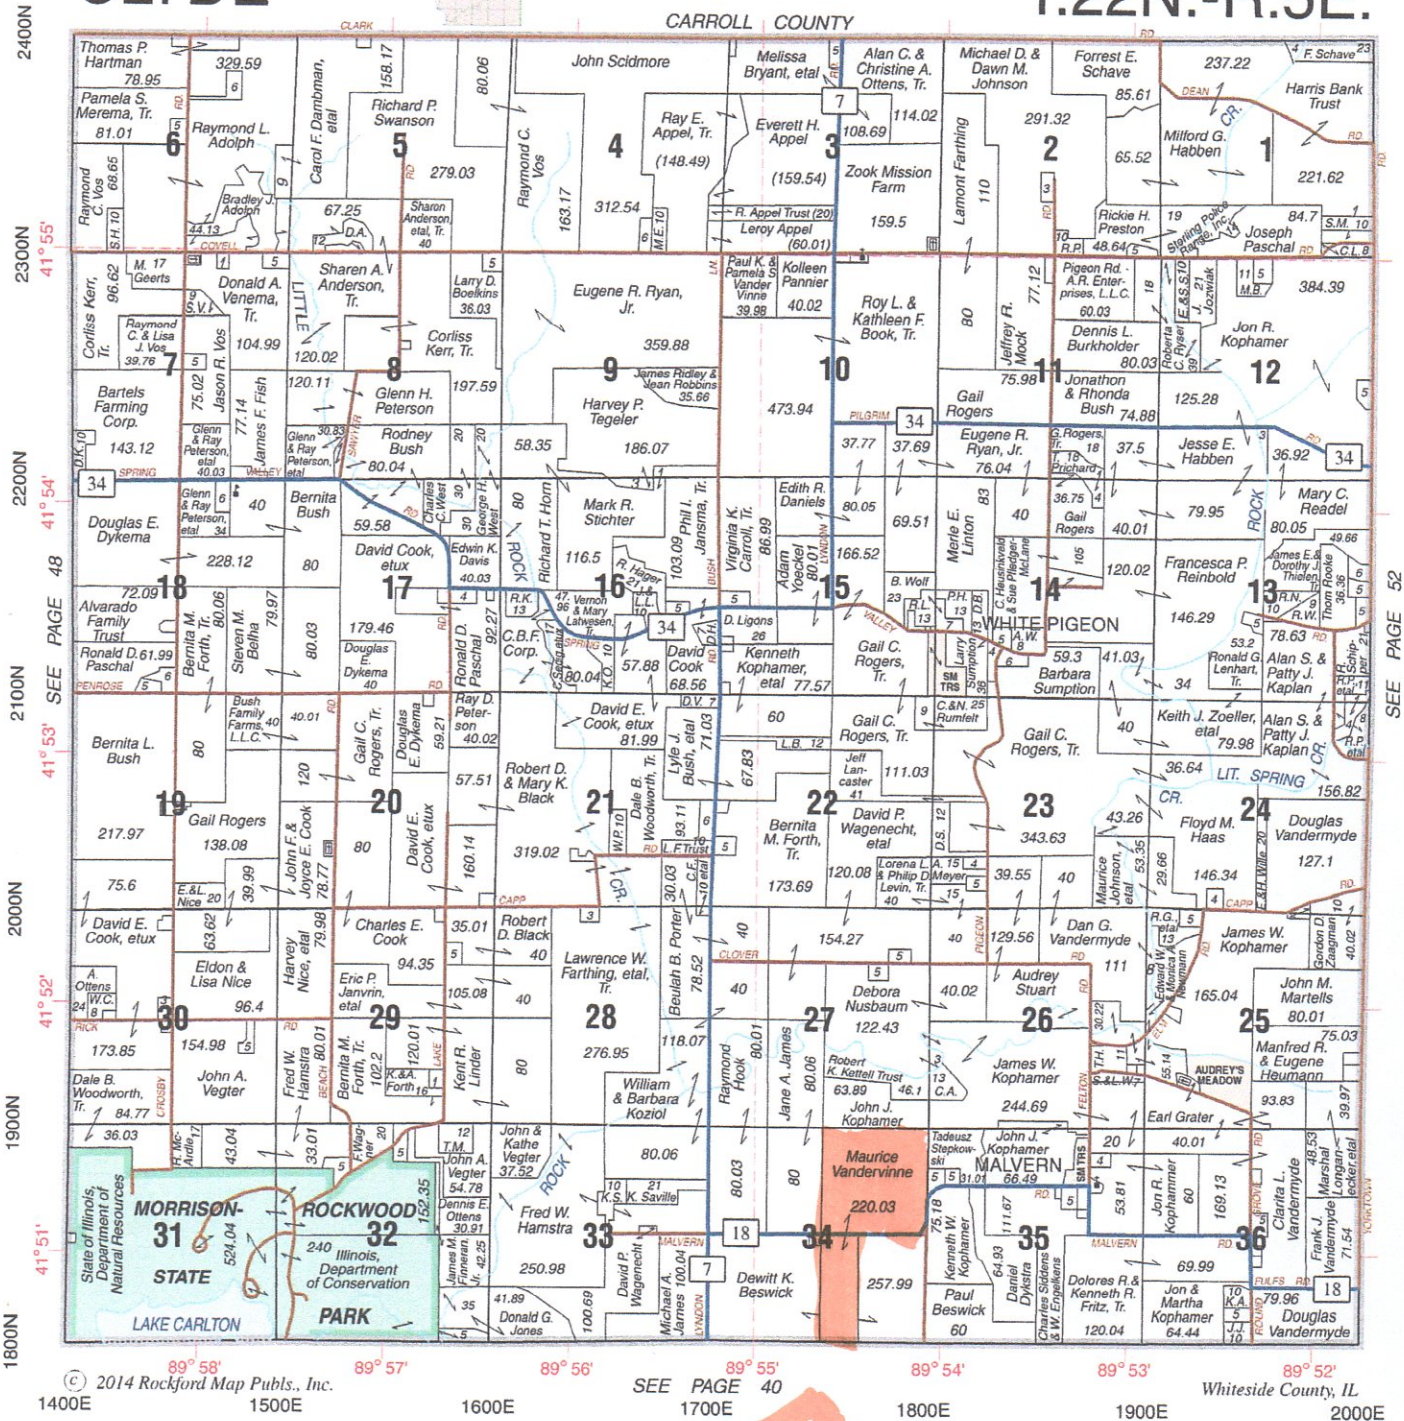

CLYDE

T.22N.-R.5E.

CARROLL COUNTY

SEE PAGE 52

© 2014 Rockford Map Pubs., Inc.

SEE PAGE 40

Whiteside County, IL