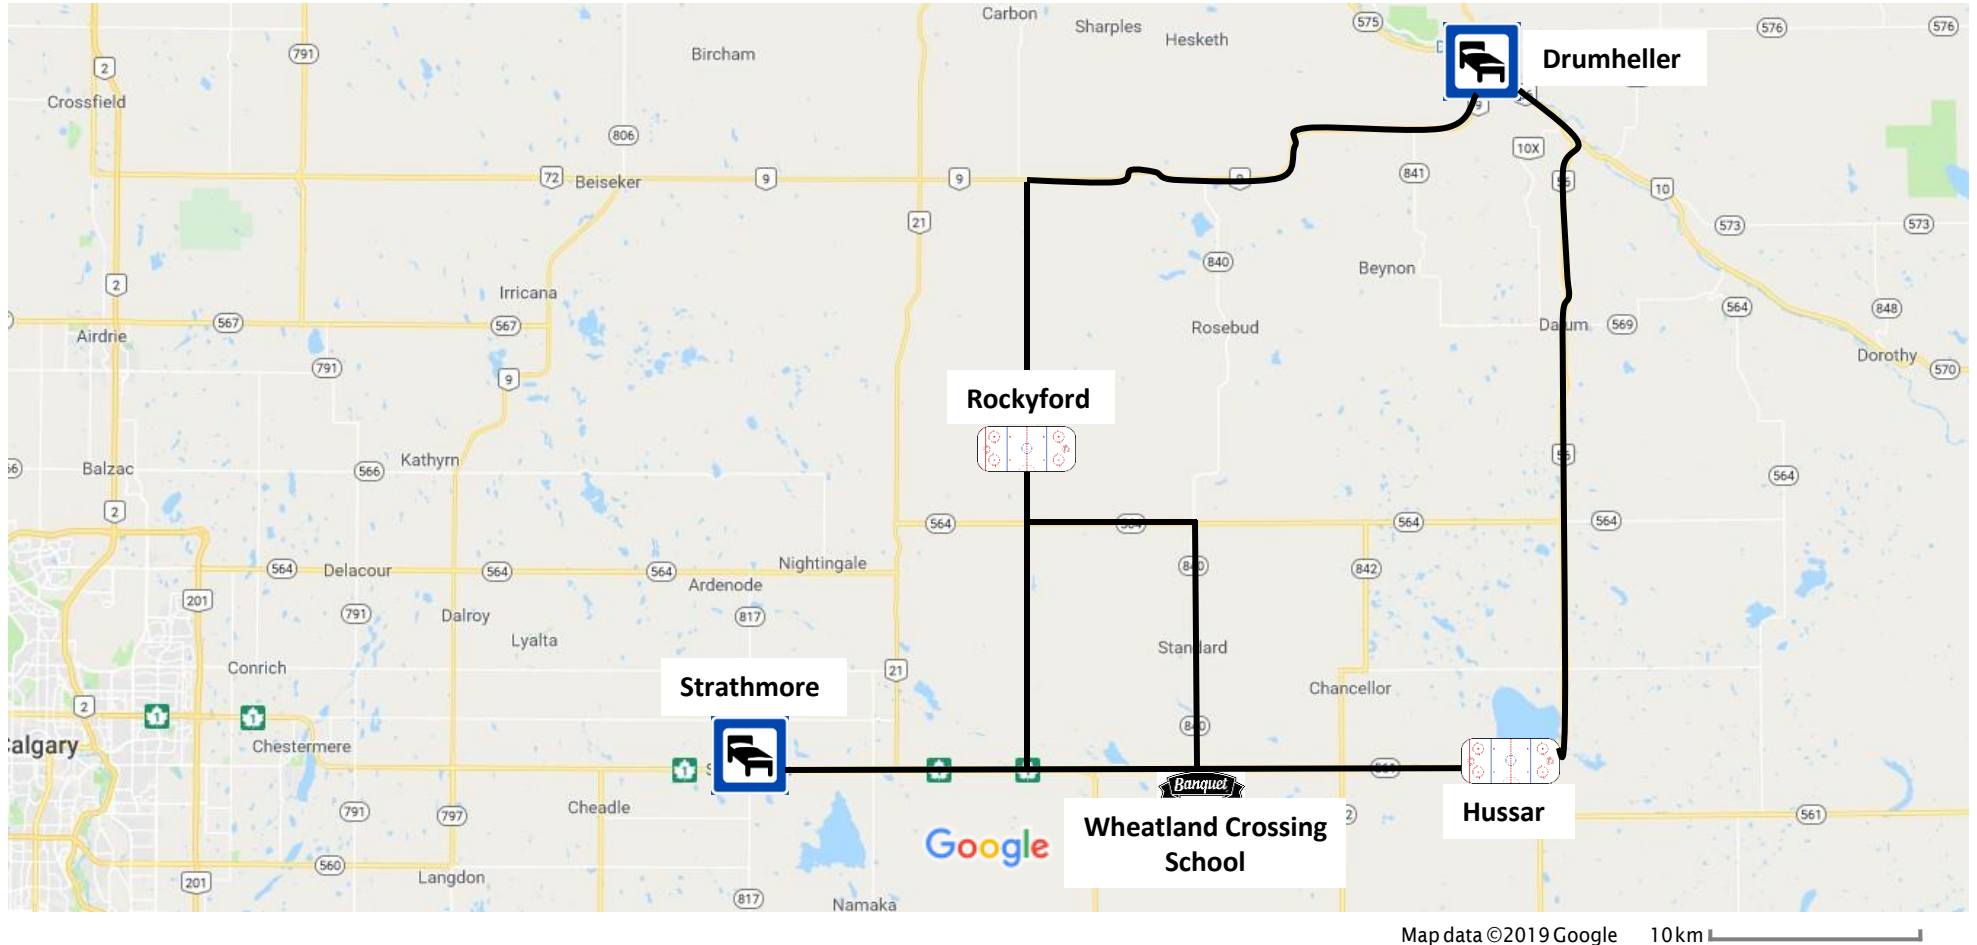

U12B Provincials 2019 Map

Rockyford Arena

Address: 131 1 Ave E Rockyford, AB

Hussar Arena

Address: 107 1 Ave E Hussar, AB

Wheatland Crossing School

Address: 241079, Range Rd 222 Standard, AB

(Opening Ceremonies & Banquet location)