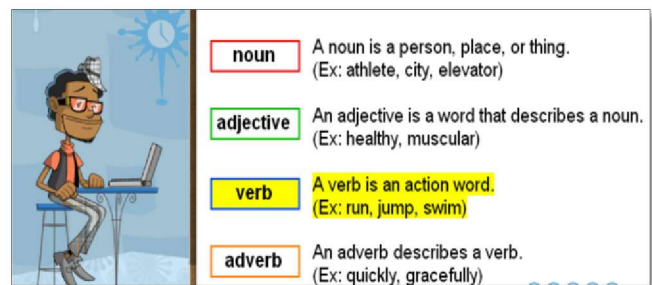

Here is a preview of what your child will have access to!

Individualized Instruction

Writing Rules! With Calvin Cool

Available only in English

Ipractice

Interactive Books

Here is how to Use Parent Portal:

Log into www.istation.com using your child's user name and password. From there, you will have access to numerous reports, including the Student Summary Handout, Skill Growth Report, Session/Activity Details, and Writing Rules!