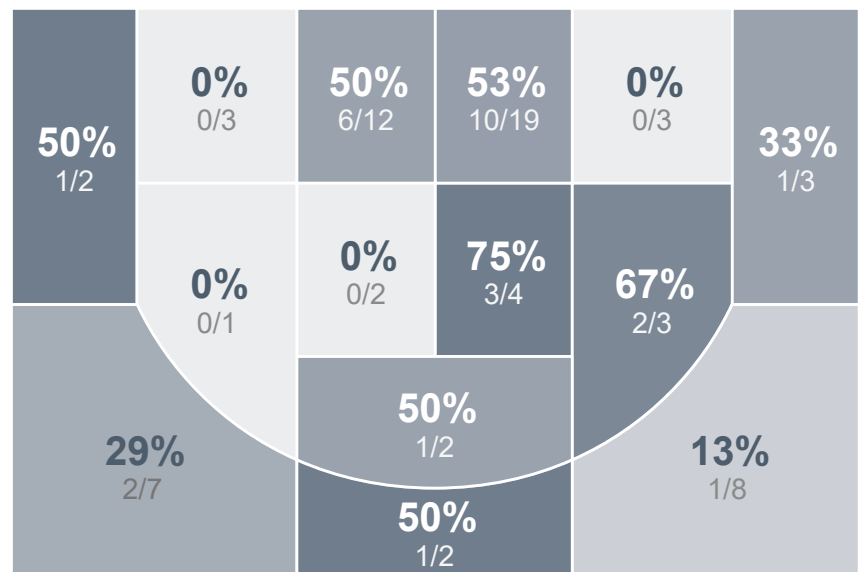

Turtle Mountain High School