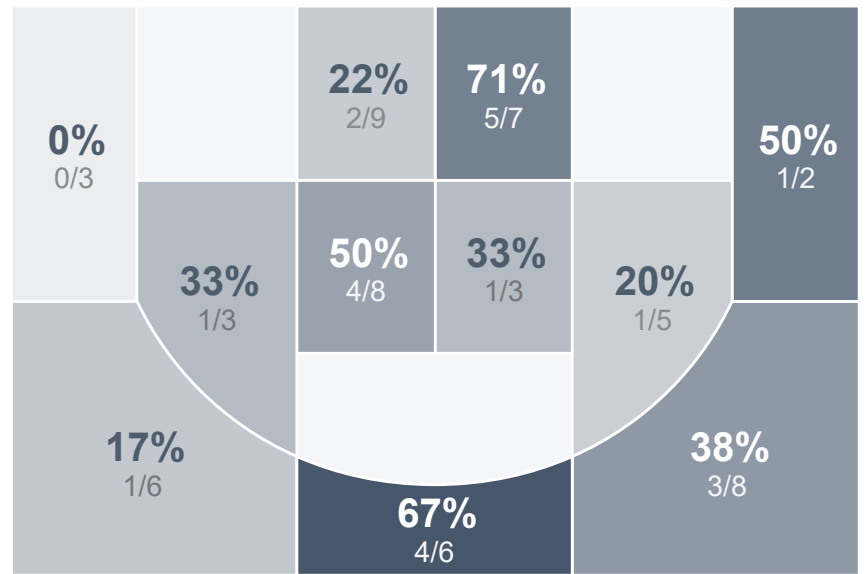

Watford City Girls Basketball