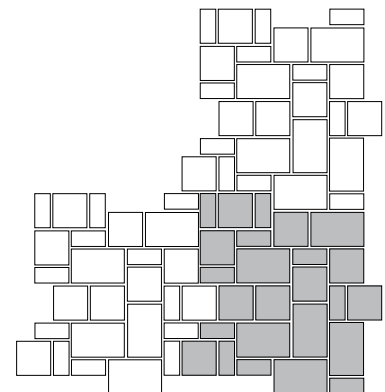

Specifications per pallet	Small Rectangle	Large Rectangle	Square
Length	115 mm (4.52 in)	345 mm (13.58 in)	230 mm (9.05 in)
Width	230 mm (9.05 in)	230 mm (9.05 in)	230 mm (9.05 in)
Thickness	60 mm (2.36 in)	60 mm (2.36 in)	60 mm (2.36 in)
Units/pallet	120	50	90
Units/layer	12	5	9
Weight/pallet	3,368 lbs/1,528 kg		
Sq. ft./pallet	127.8		
Stones/layer	26		
Sq. ft./layer	12.8		

STANDARD COLOURS

- Blackwood
- Driftwood
- Nipissing
- Timberwood

AMBERLEY PALLET LAYER

RANDOM PATTERN

Linear patterns available.

A rubber pad must be used with a compactor. Snow removal without a poly (rubber) edge will scar/damage the product surface due to textured finish.