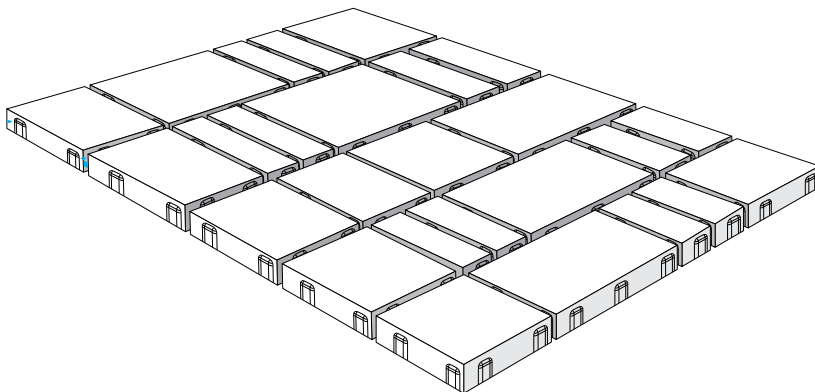

Specifications per pallet	Small Rectangle	Large Rectangle	Square
Length	115 mm (4.52 in)	345 mm (13.58 in)	230 mm (9.05 in)
Width	230 mm (9.05 in)	230 mm (9.05 in)	230 mm (9.05 in)
Thickness	60 mm (2.36 in)	60 mm (2.36 in)	60 mm (2.36 in)
Units/pallet	120	50	90
Units/layer	12	5	9
Weight/pallet	3,368 lbs/1,528 kg		
Sq. ft./pallet	127.8		
Stones/layer	26		
Sq. ft./layer	12.8		

STANDARD COLOURS

- Blackwood
- Driftwood
- Nipissing
- Timberwood

AMBERLEY PALLET LAYER

RANDOM PATTERN

Linear patterns available.

A rubber pad must be used with a compactor. Snow removal without a poly (rubber) edge will scar/damage the product surface due to textured finish.