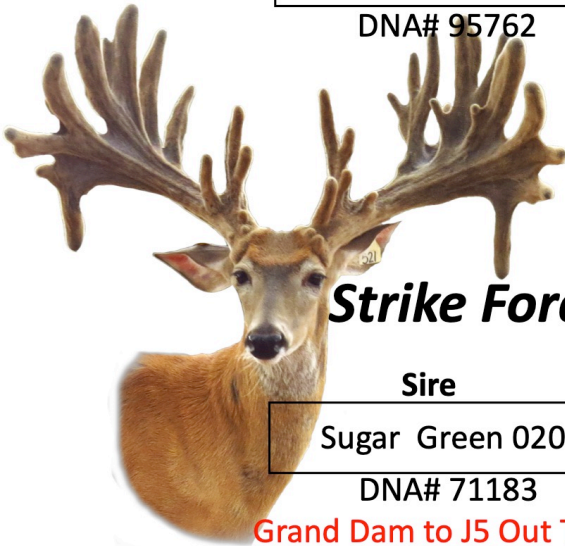

STRIKE FORCE PEDIGREE

Unique # 4120
 DNA# 165840
 Born 2014
 Sire: Easy Rider
 Dam: Sugar G020

Easy Rider

Sire

Easy Rider 444@3
 DNA# 95762

Maxbo Prickly

Maxbo Prickly 399@9
 DNA# 30724

Maxbo

Maxbo 409@6
 DNA# 945
 Purple 66
 DNA# 12149

Womb sister to Zeus

Buddy

DNA# 934

Green 68
 DNA# 7043

Dam to Zeus

Strike Force @2

Sire

Sugar Green 020
 DNA# 71183

Grand Dam to J5 Out There

White 22
 DNA# 8150
 Dam to Hooper & Bomber

Sudden Impact 493@3
 DNA# 25499

Bam Bam

DNA# 16098

YO 379

DNA# 84566

Bambi Double Drop

DNA# 791

G18 Bambi Longhorn Doe

Roberta White 1
 DNA# 7045

DNA# 9181

Out There

Sudden Impact

Bambi Double Drop