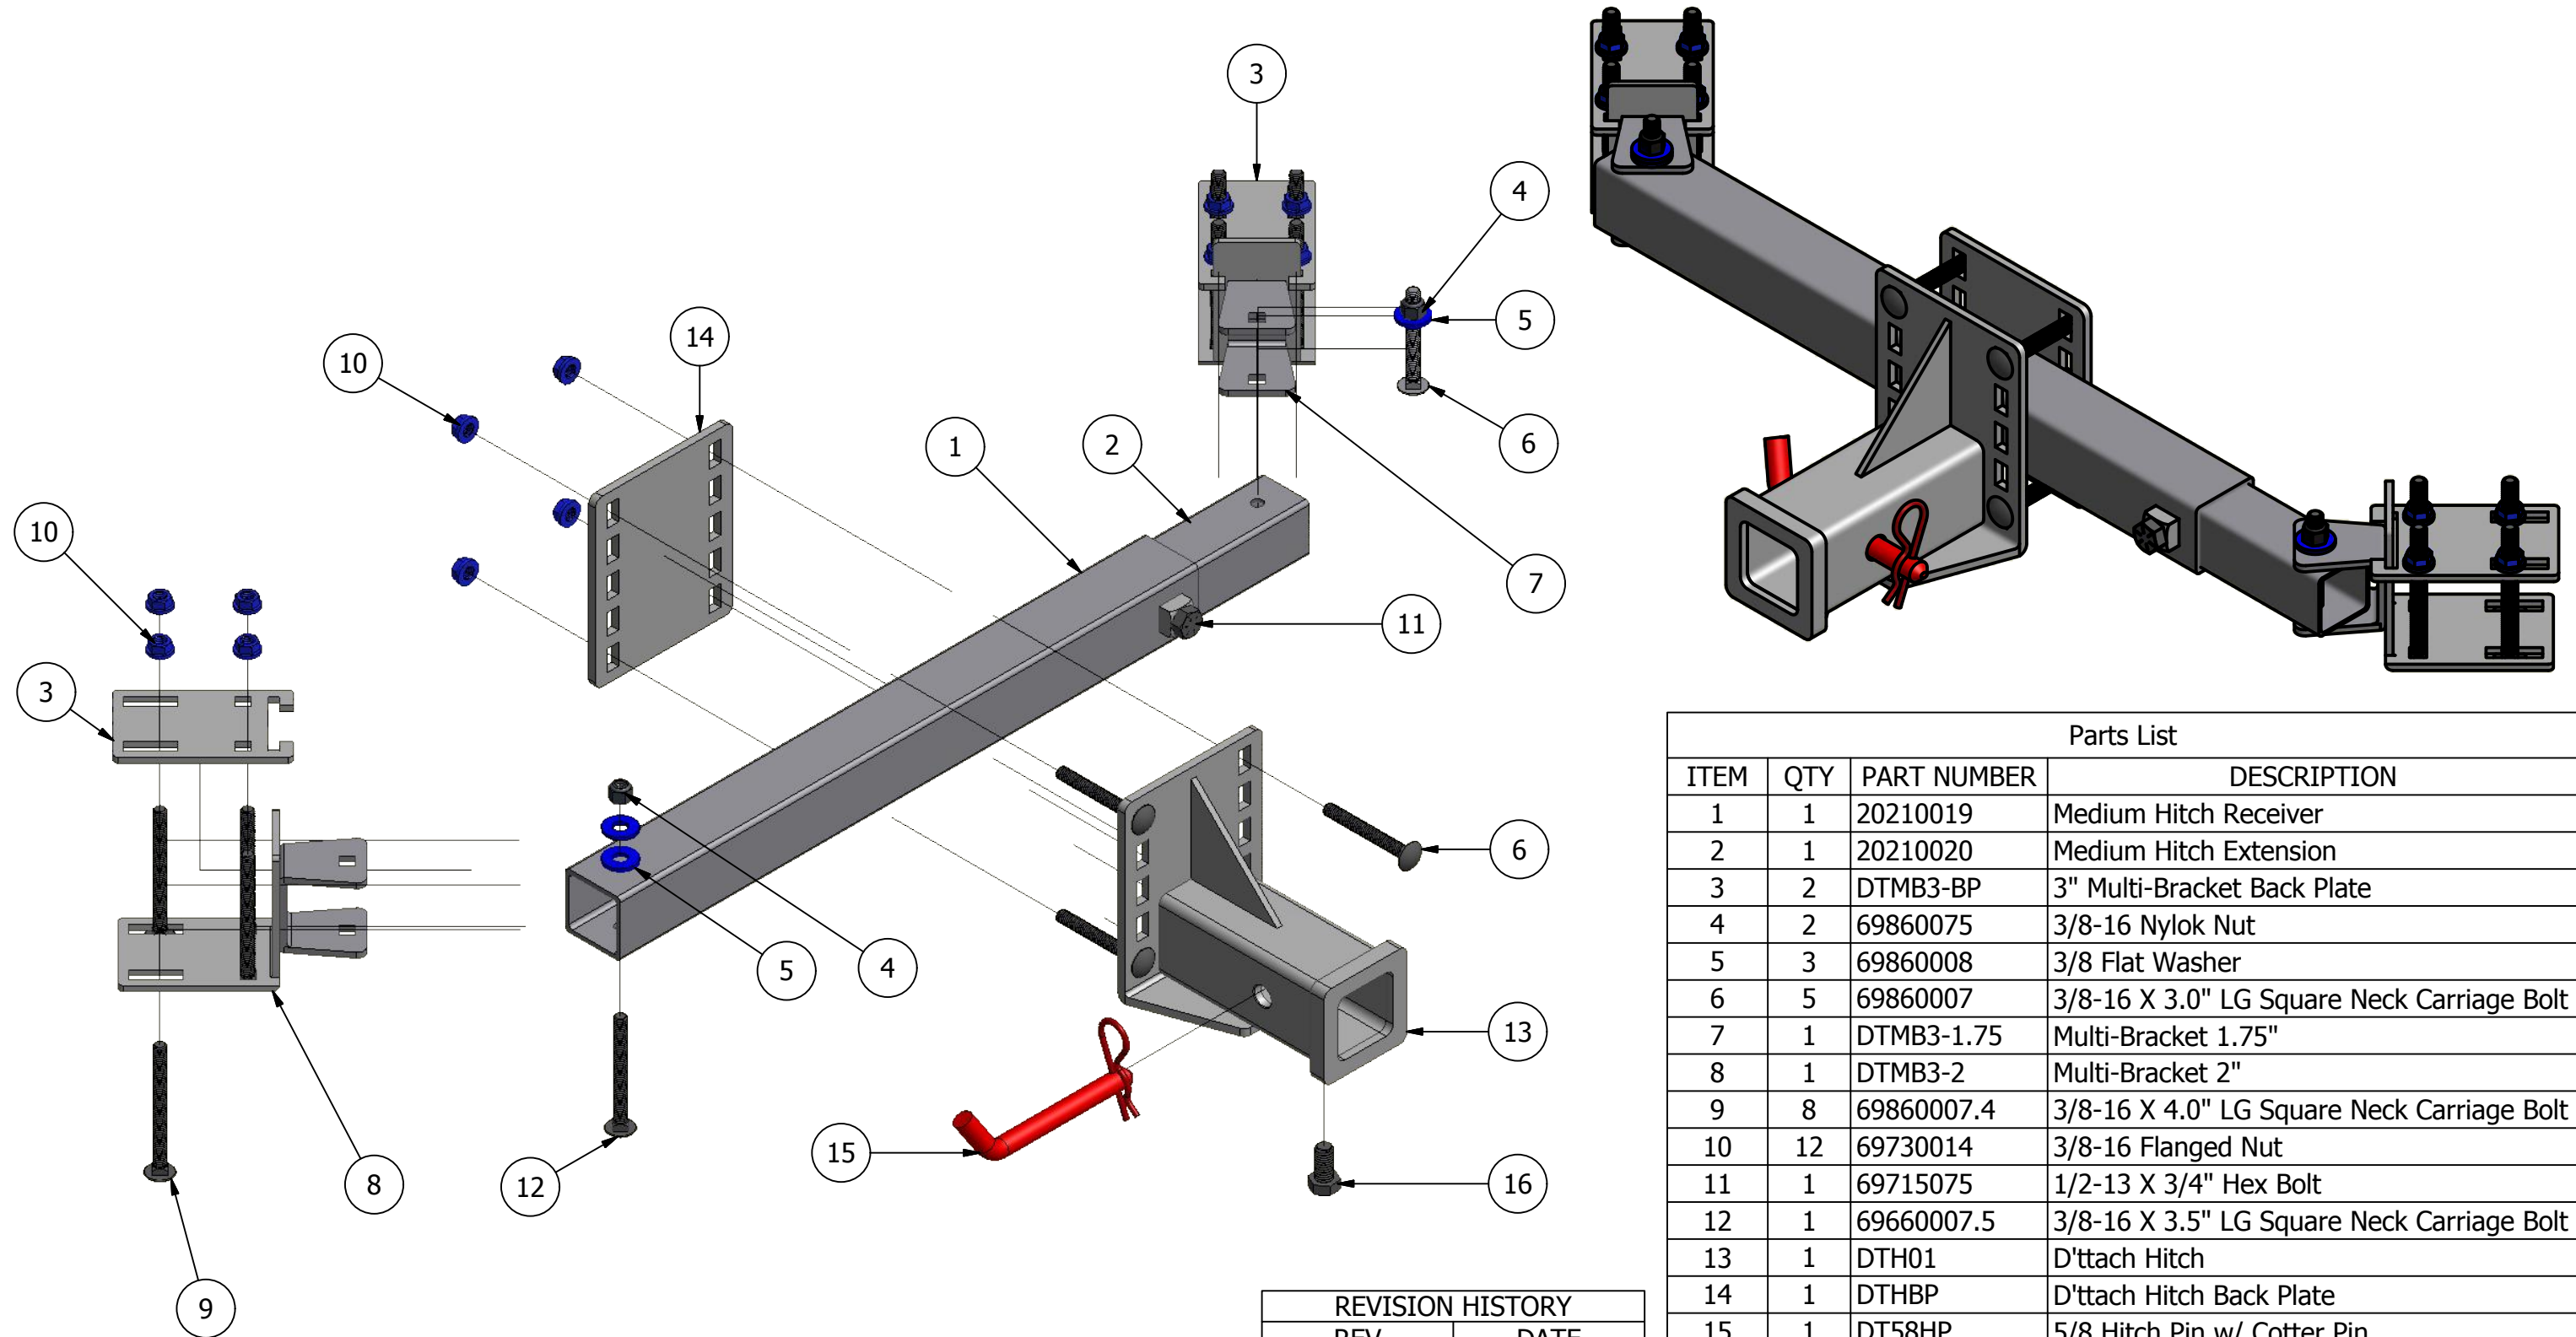

# DTHMED-UNI

NOTE: Part Number **DTHMED-UNI** 2020 & Up Medium Telescopic Cross Bar Spans 26-36 inches between castor arms with 2 - 3" Multi-Brackets.  
Includes all parts below.

Parts List			
ITEM	QTY	PART NUMBER	DESCRIPTION
1	1	20210019	Medium Hitch Receiver
2	1	20210020	Medium Hitch Extension
3	2	DTMB3-BP	3" Multi-Bracket Back Plate
4	2	69860075	3/8-16 Nylok Nut
5	3	69860008	3/8 Flat Washer
6	5	69860007	3/8-16 X 3.0" LG Square Neck Carriage Bolt
7	1	DTMB3-1.75	Multi-Bracket 1.75"
8	1	DTMB3-2	Multi-Bracket 2"
9	8	69860007.4	3/8-16 X 4.0" LG Square Neck Carriage Bolt
10	12	69730014	3/8-16 Flanged Nut
11	1	69715075	1/2-13 X 3/4" Hex Bolt
12	1	69660007.5	3/8-16 X 3.5" LG Square Neck Carriage Bolt
13	1	DTH01	D'ttach Hitch
14	1	DTHBP	D'ttach Hitch Back Plate
15	1	DT58HP	5/8 Hitch Pin w/ Cotter Pin
16	1	69715100	1/2-13 X 1.0" Hex Bolt