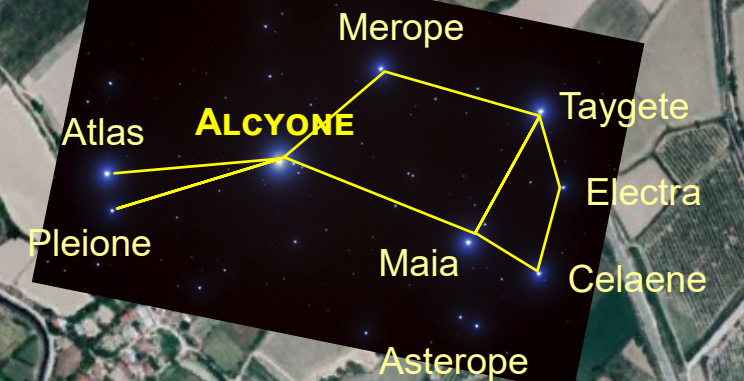

LAODICEA STAR MAP

TURKEY

CYDONIA MARS TRIANGULATION PATTERN

MARTIAN PATTERN

CYDONIA, MARS

40°44'33.60N 09°27'40.29W

FACE OF ALA-LU
Westliches Antikes Theater

PLEIADES STAR CLUSTER

7 Daughters of Atlas

PLEIADES CITY
Triple AAA Temple
ALTAR

'Devil Face' as in Mars

D&M PYRAMID
Stadion

Google Earth

© Composition and Some Graphics by
LUIS B. VEGA
vegapost@hotmail.com
www.PostScripts.org
FOR ILLUSTRATION PURPOSES ONLY