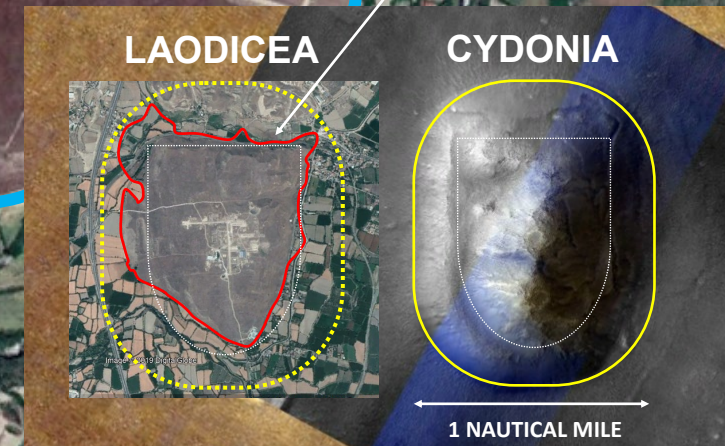

LAODICEA STAR MAP

TURKEY

CYDONIA MARS TRIANGULATION PATTERN

MARTIAN PATTERN

CYDONIA, MARS

40°44'33.60N 09°27'40.29W

FACE OF ALA-LU
Westliches Antikes Theater

PLEIADES STAR CLUSTER

7 Daughters of Atlas

PLEIADES CITY
Triple AAA Temple
ALTAR

'Devil Face' as in Mars

D&M PYRAMID
Stadion

Google Earth

© Composition and Some Graphics by
LUIS B. VEGA
vegapost@hotmail.com
www.PostScripts.org
FOR ILLUSTRATION PURPOSES ONLY