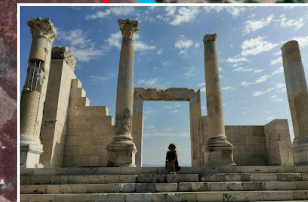

7 Daughters of Atlas

PLEIADES CITY
Triple AAA Temple
ALTAR

'Devil Face' as in Mars

D&M PYRAMID
Stadion

Google Earth

© Composition and Some Graphics by
LUIS B. VEGA
vegapost@hotmail.com
www.PostScripts.org
FOR ILLUSTRATION PURPOSES ONLY