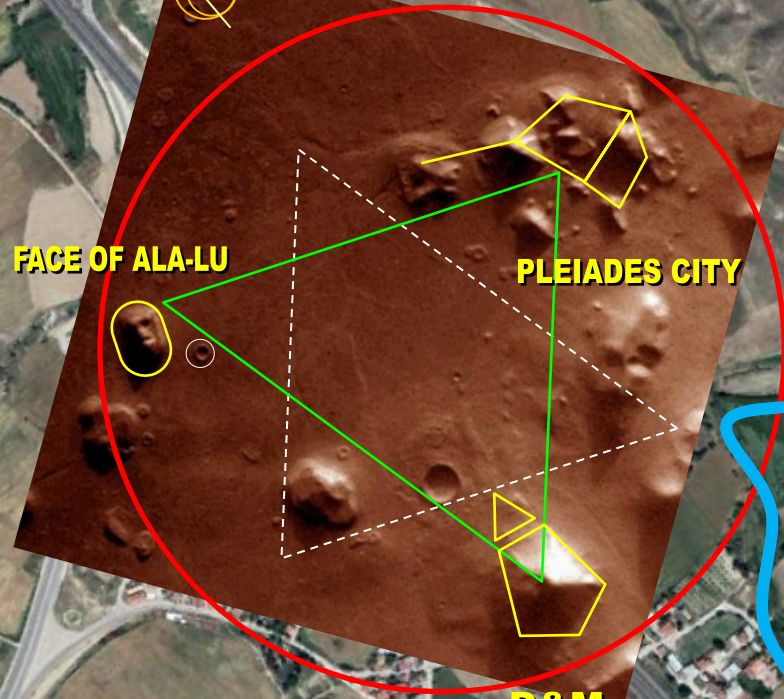

LAODICEA STAR MAP

TURKEY

CYDONIA MARS TRIANGULATION PATTERN

MARTIAN PATTERN

CYDONIA, MARS

40°44'33.60N 09°27'40.29W

FACE OF ALA-LU
Westliches Antikes Theater

PLEIADES STAR CLUSTER

7 Daughters of Atlas

PLEIADES CITY
Triple AAA Temple
ALTAR

'Devil Face' as in Mars

D&M PYRAMID
Stadion

Google Earth

© Composition and Some Graphics by
LUIS B. VEGA
vegapost@hotmail.com
www.PostScripts.org
FOR ILLUSTRATION PURPOSES ONLY