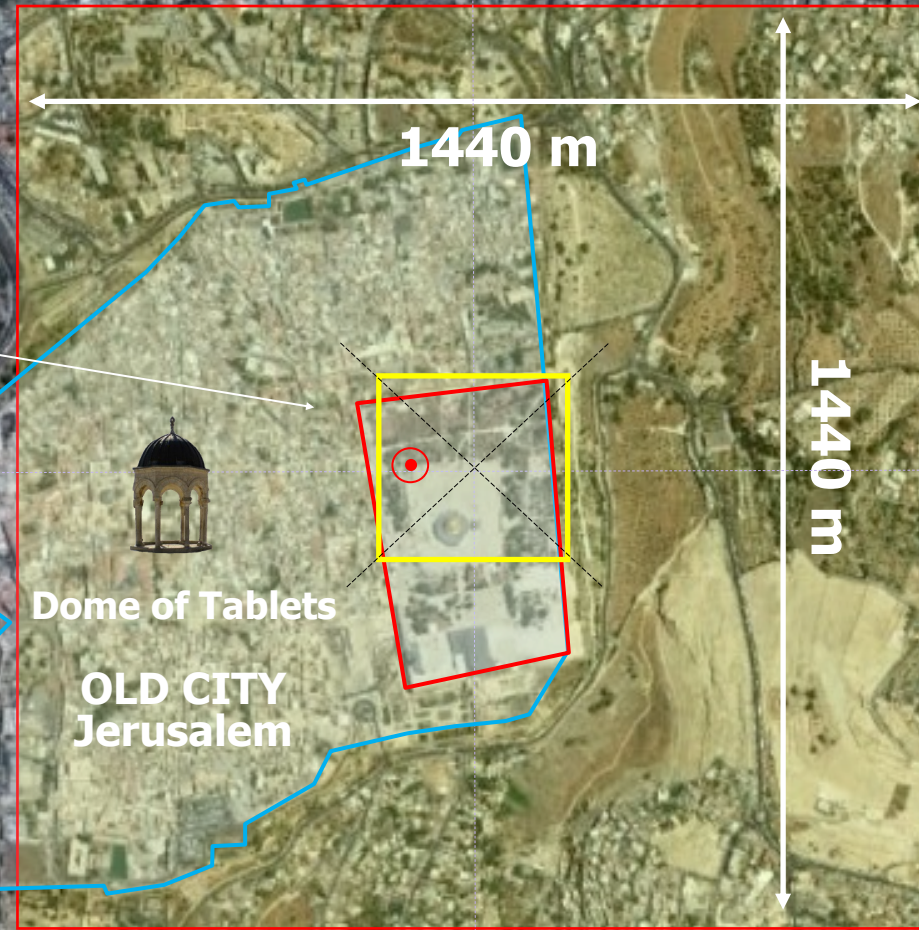

# THE JEWISH 4TH TEMPLE

BASED ON THE DOME OF THE TABLETS LOCATION AND MILLENNIAL KINGDOM OF JESUS

Even though the current efforts are to build the 3rd Temple and initiate the Daily Sacrifices as they have technically begun on December 2018 with the dedication of the Altar of Sacrifice, this study seeks to give perspective to the layout of the coming 4th Temple. Many who interpret Ezekiel envision the Temple Mount platform to be 'north' of the present boundary of the Old City of Jerusalem and that of the current delineation of the Temple Mount. However, this study suggests that based on the Word of YHVH, the Name set upon Mount Zion, that is Mount Moriah is where the Temple Holy of Holies was and will be for the 4th Temple. This Temple will be the Millennial Temple in which Jesus Christ will rule the Earth from. It is Jerusalem that will be moved south as the Temple Platform will need to accommodate millions upon which King Jesus will require the Nations to assemble on the Feast Days for one. There will be a 'leveling' of the platform that will be 1440 meters squared.

# THE JEWISH 4TH TEMPLE

BASED ON THE DOME OF THE TABLETS LOCATION AND MILLENNIAL KINGDOM OF JESUS

## THE 4TH TEMPLE

Jerusalem, Israel

TEMPLE MOUNT

ALTAR OF SACRIFICE  
During the Days of King Jesus

TOP VIEW

Cubits<sup>2</sup>

SIDE VIEW

Image © 2019 DigitalGlobe

### ALTAR OF SACRIFICE

During the Days of Moses

DECEMBER 10, 2018

Jerusalem, Israel

~1 foot x 1 foot