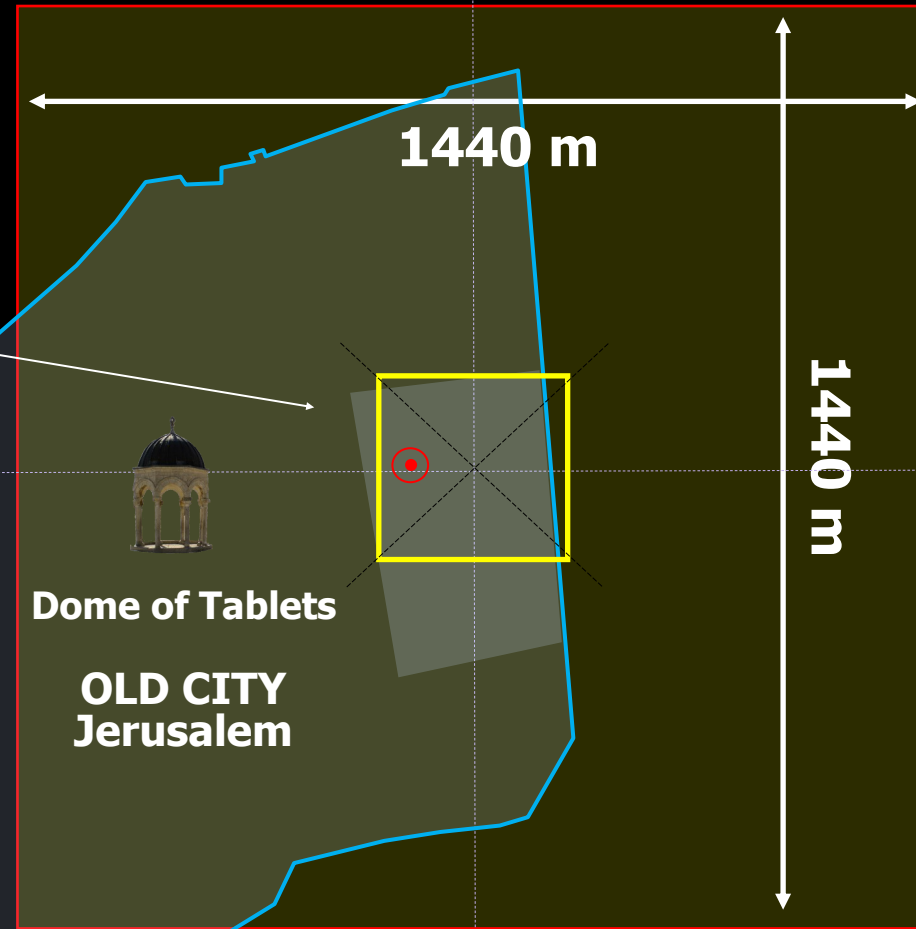

# THE JEWISH 4TH TEMPLE

BASED ON THE DOME OF THE TABLETS LOCATION AND MILLENNIAL KINGDOM OF JESUS

Even though the current efforts are to build the 3rd Temple and initiate the Daily Sacrifices as they have technically begun on December 2018 with the dedication of the Altar of Sacrifice, this study seeks to give perspective to the layout of the coming 4th Temple. Many who interpret Ezekiel envision the Temple Mount platform to be 'north' of the present boundary of the Old City of Jerusalem and that of the current delineation of the Temple Mount. However, this study suggests that based on the Word of YHVH, the Name set upon Mount Zion, that is Mount Moriah is where the Temple Holy of Holies was and will be for the 4th Temple. This Temple will be the Millennial Temple in which Jesus Christ will rule the Earth from. It is Jerusalem that will be moved south as the Temple Platform will need to accommodate millions upon which King Jesus will require the Nations to assemble on the Feast Days for one. There will be a 'leveling' of the platform that will be 1440 meters squared.

## THE 4TH TEMPLE

Jerusalem, Israel

TEMPLE MOUNT

ALTAR OF SACRIFICE  
During the Days of King Jesus

TOP VIEW

Cubits<sup>2</sup>

SIDE VIEW

Image © 2019 DigitalGlobe

# THE JEWISH 4TH TEMPLE

BASED ON THE DOME OF THE TABLETS LOCATION AND MILLENNIAL KINGDOM OF JESUS

## THE 4TH TEMPLE