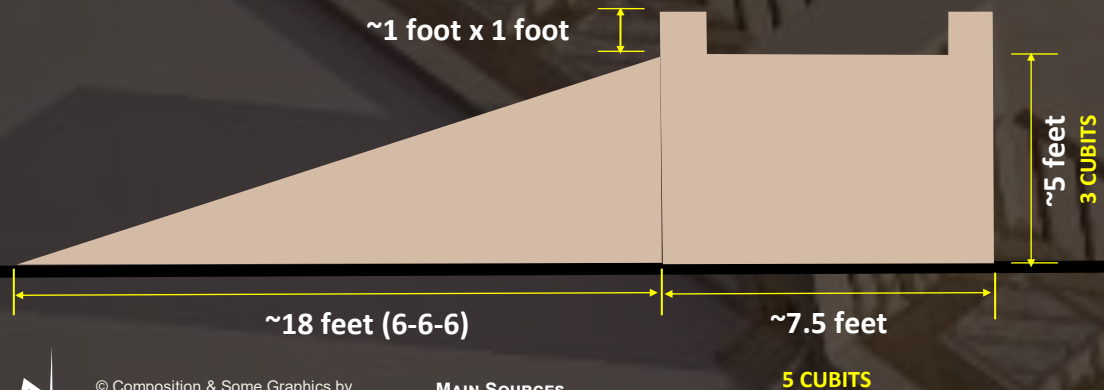

### ALTAR OF SACRIFICE

During the Days of Moses

DECEMBER 10, 2018

Jerusalem, Israel

~1 foot x 1 foot