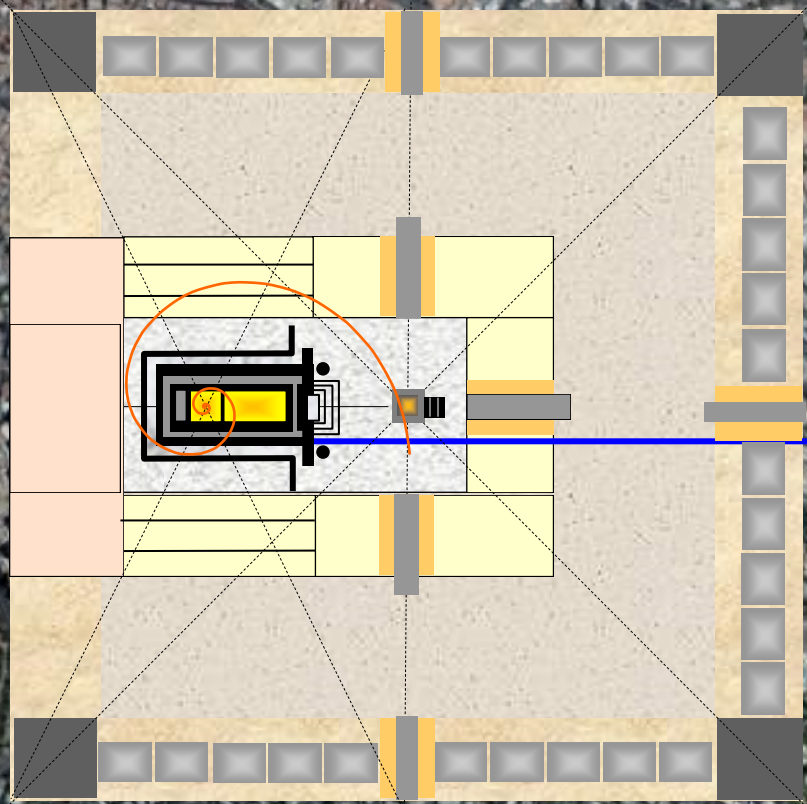

THE JEWISH 4TH TEMPLE

BASED ON THE DOME OF THE TABLETS LOCATION AND MILLENNIAL KINGDOM OF JESUS

THE 4TH TEMPLE

Jerusalem, Israel

TEMPLE MOUNT