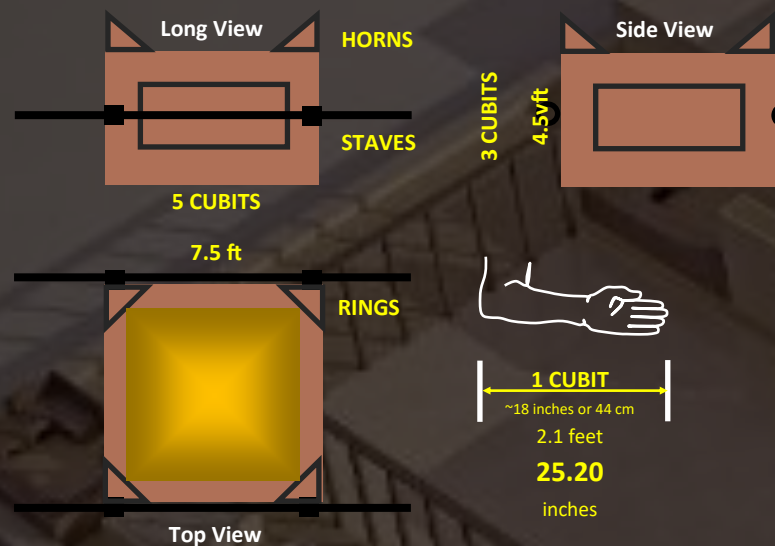

## THE 4TH TEMPLE

## ALTAR OF SACRIFICE During the Days of King Jesus

TEMPLE MOUNT  
Jerusalem, Israel

### ALTAR OF SACRIFICE

During the Days of Moses

DECEMBER 10, 2018

Jerusalem, Israel

~1 foot x 1 foot