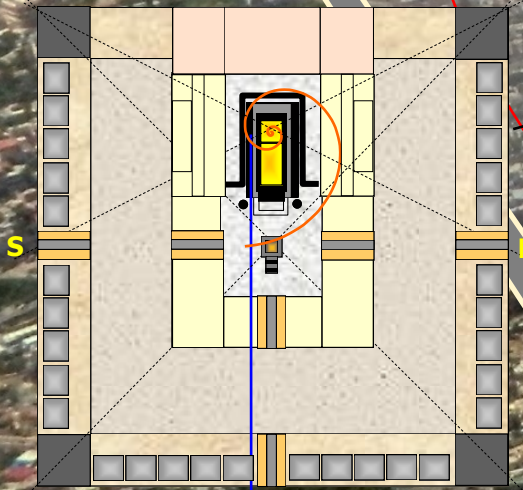

# THE JEWISH 4TH TEMPLE

BASED ON THE DOME OF THE TABLETS LOCATION AND MILLENNIAL KINGDOM OF JESUS

Even though the current efforts are to build the 3rd Temple and initiate the Daily Sacrifices as they have technically begun on December 2018 with the dedication of the Altar of Sacrifice, this study seeks to give perspective to the layout of the coming 4th Temple. Many who interpret Ezekiel envision the Temple Mount platform to be 'north' of the present boundary of the Old City of Jerusalem and that of the current delineation of the Temple Mount. However, this study suggests that based on the Word of YHVH, the Name set upon Mount Zion, that is Mount Moriah is where the Temple Holy of Holies was and will be for the 4th Temple. This Temple will be the Millennial Temple in which Jesus Christ will rule the Earth from. It is Jerusalem that will be moved south as the Temple Platform will need to accommodate millions upon which King Jesus will require the Nations to assemble on the Feast Days for one. There will be a 'leveling' of the platform that will be 1440 meters squared.

TOP VIEW

Altar of Sacrifice