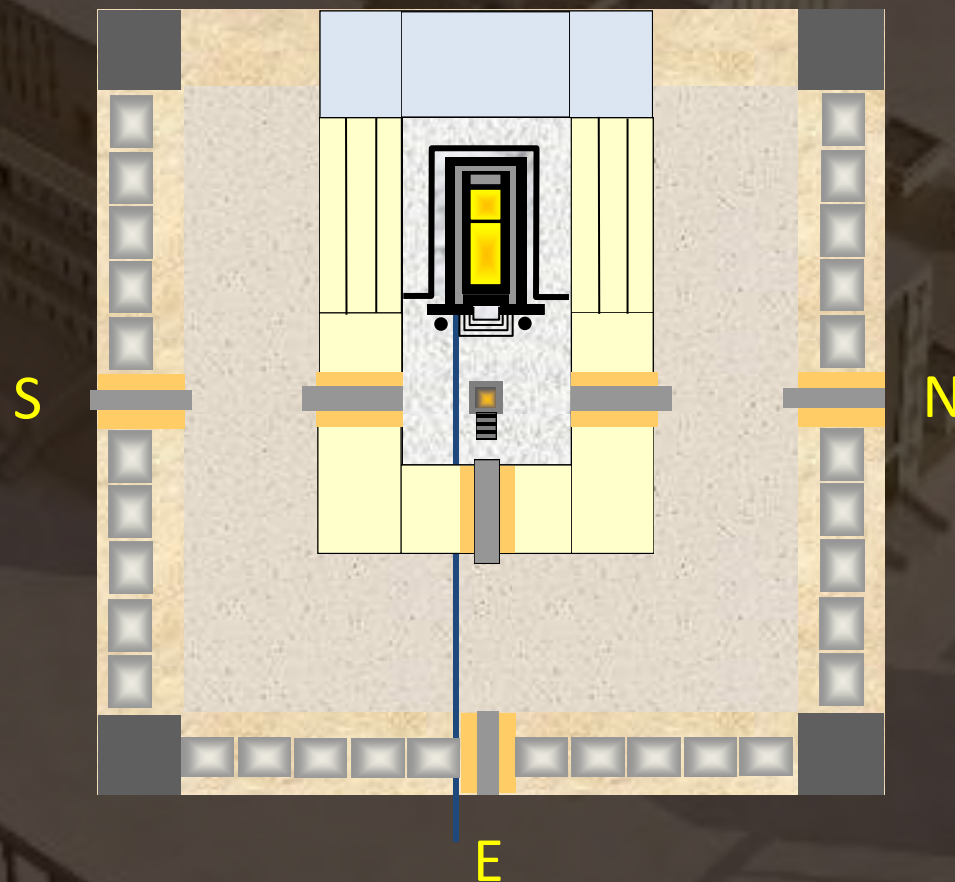

### ALTAR OF SACRIFICE

During the Days of Moses

DECEMBER 10, 2018

Jerusalem, Israel

~1 foot x 1 foot

### THE 4TH TEMPLE