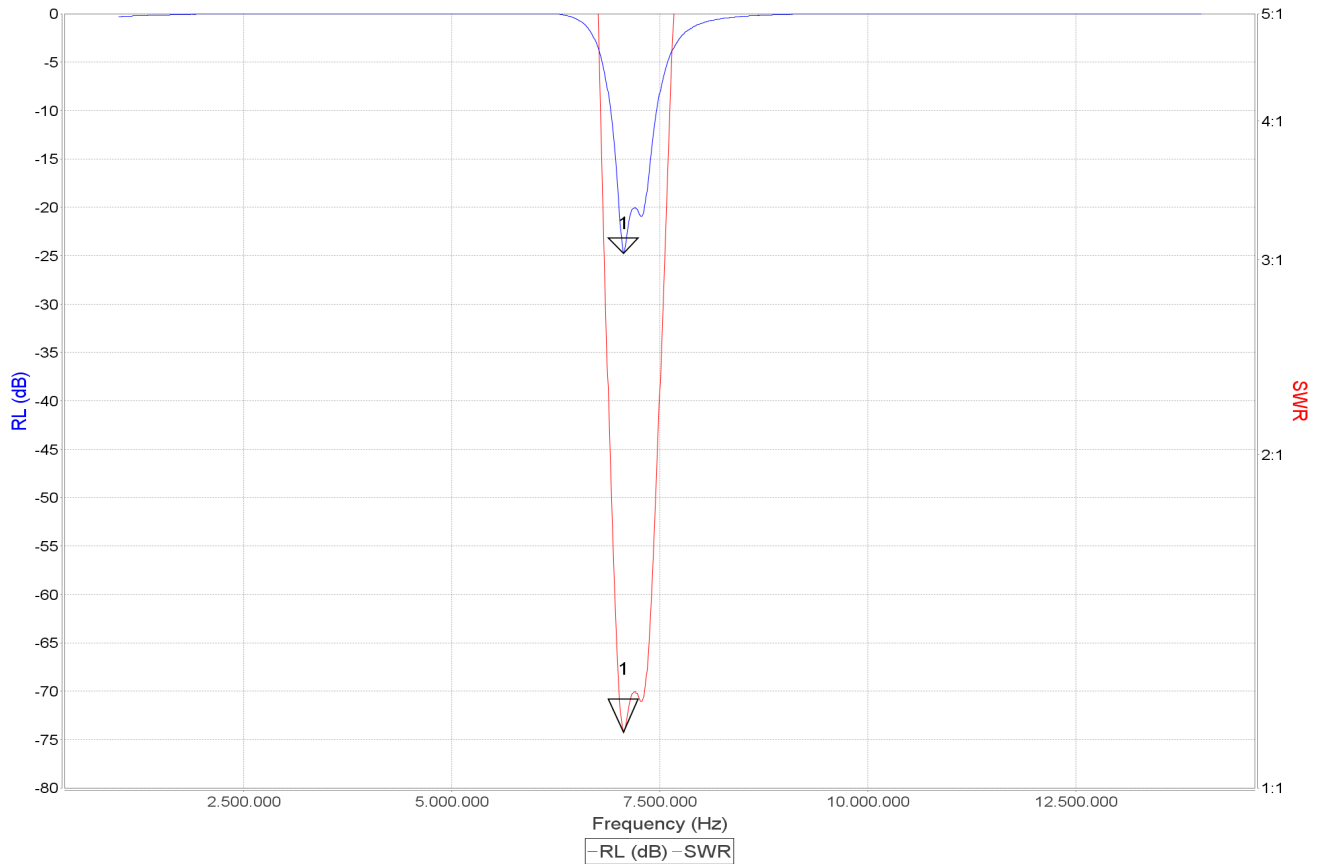

40m Band BPF RL & SWR

Marker	Freq. (Hz)	RL (dB)	RP (°)	Z (Ω)	Rs (Ω)	Xs (Ω)	Theta	SWR
1	7.060.275	-24,76	120,47	47,2	46,9	4,7	5,7	1,12:1

Comment:

Date: 12/4/2017 10:41
 Mode: Reflection
 Analyser: miniVNA Tiny / mini radio solutions - miniVNA Tiny
 Scan
 Start: 1000000 / 1.000.000
 Stop: 13998824 / 13.998.824
 Samples: 1556
 Overscan: 1
 Calibration
 Samples: 10000
 Overscan: 0
 File: REFL_rednew.cal
 User: makis
 Headline: 40m Band BPF RL & SWR
 Port extension len: <not set>m
 Port extension vf: <not set>