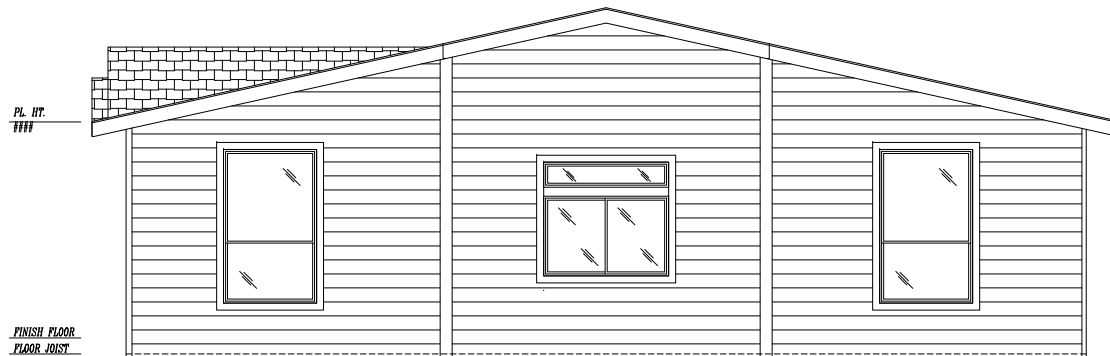

# MAJESTIC COLLECTION

"THE EVEREST" 9584-S

40'-0" x 57'-4" APPROX 2,289 SQ. FT.

*FRONT SIDEWALL W/NOMINAL 24'-0" EYEBROW DORMER*

PL. HT.  
|||||

FINISH FLOOR  
FLOOR JOIST

*FRONT ENDWALL*