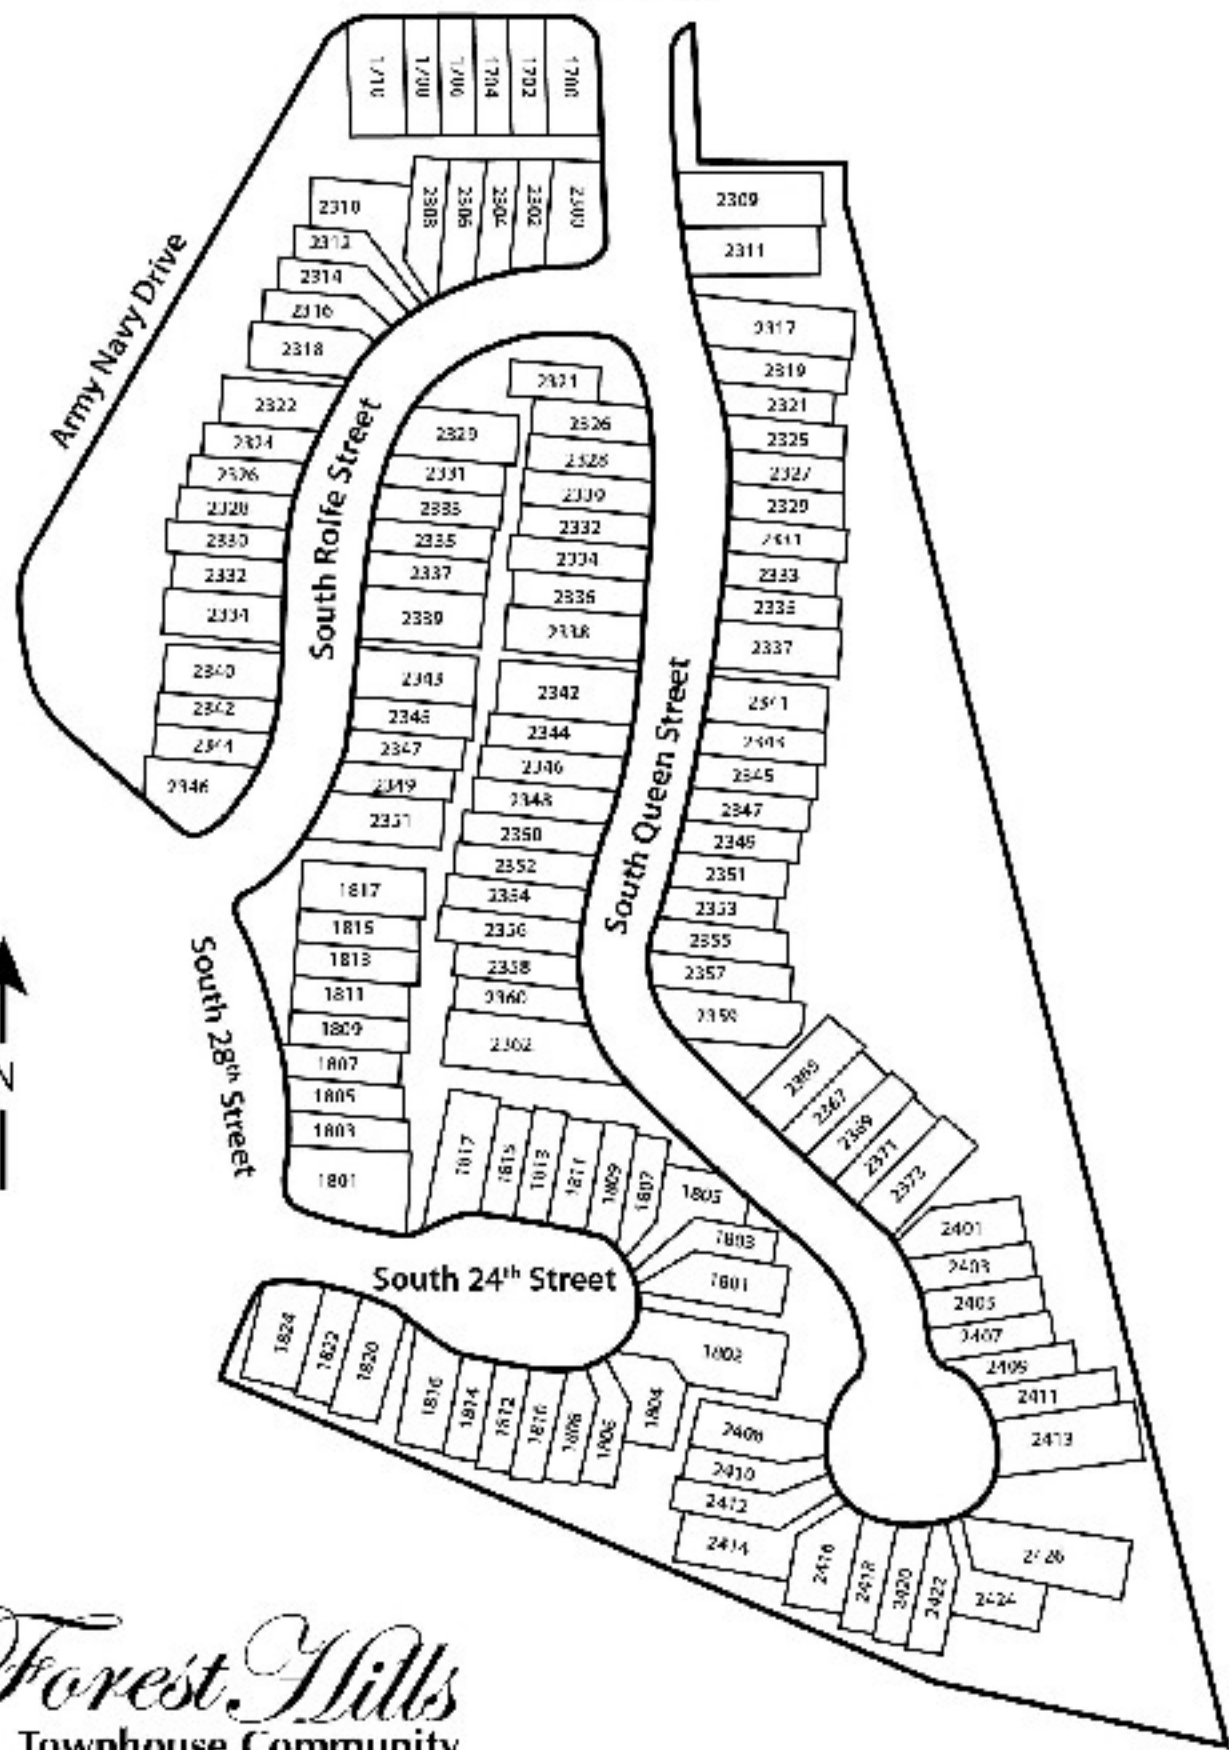

South 23rd Street

Forest Hills
Townhouse Community

Revised 9/09

This drawing is not intended to be an accurate representation or legal document of plot size or property boundaries.