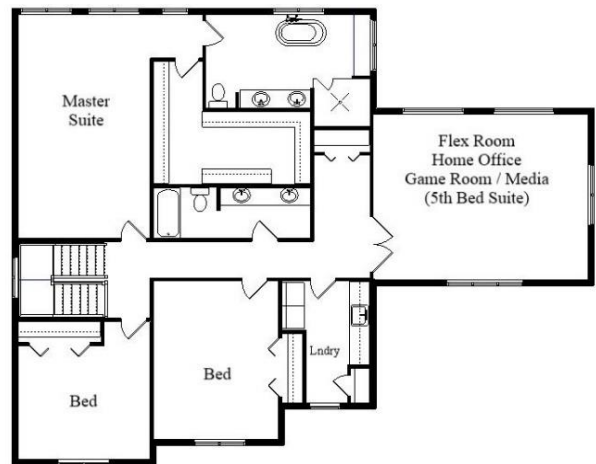

Your Land Your Style Your Home Your Way

Design + Build = Your Best Value

Chastain Grange
3200 Sq.Ft.

Copyright © 2020 Kraus Design Build
All Rights Reserved

The **Kraus** Company
DESIGN BUILD
248-972-5549