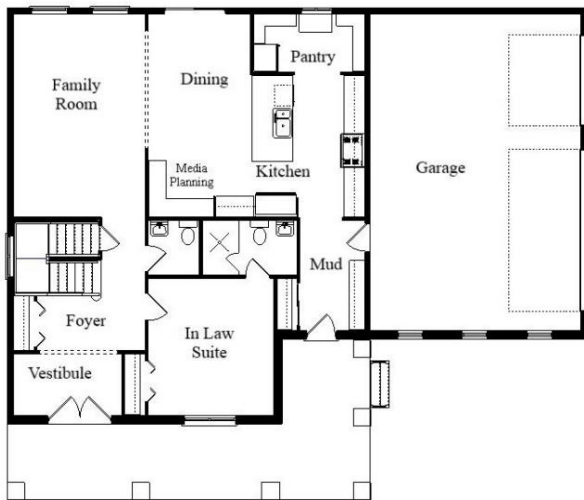

Your Land Your Style Your Home Your Way

Design + Build = Your Best Value

Chastain Grange
3200 Sq.Ft.

Copyright © 2020 Kraus Design Build
All Rights Reserved

The **Kraus** Company
DESIGN BUILD
248-972-5549