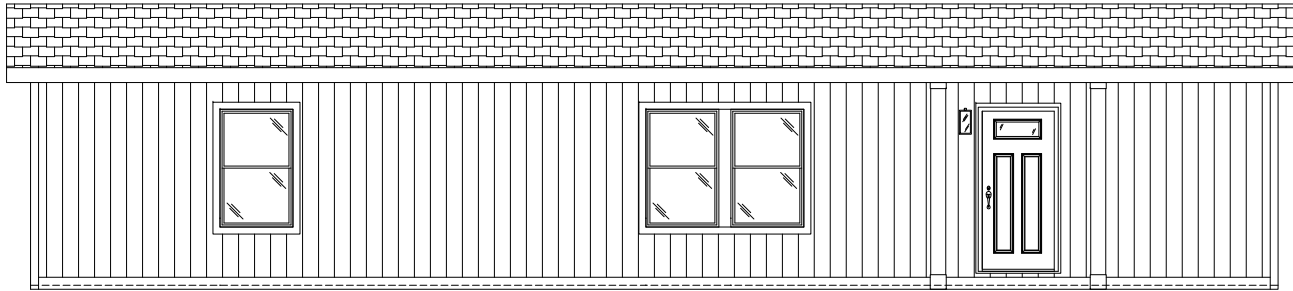

TEMPO

LAYLA

55TMP16522AH

15'-0" x 52'-0"

APPROX. 780 SQ. FT.

FRONT SIDEWALL

REAR SIDEWALL

OPT. FRONT ENDWALL

STD. FRONT ENDWALL

REAR ENDWALL