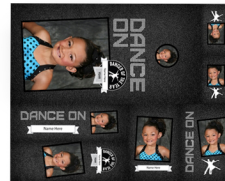

## Package B

\$55 Most Popular

- 8x10 collage pose
- 4-4x5 collage pose
- Bonus 2 sided keychain

Receive both digital images

Questions please call (951) 898-8895

Email: [info@sdimages.pics](mailto:info@sdimages.pics)

[www.sdimages.pics](http://www.sdimages.pics)

1218

\_\_\_ 10x30 poster \$20

\_\_\_ \$35 Statuette

\_\_\_ 8x10 Magazine \$18

NEW!  
\_\_\_ \$45  
3D Acrylic cut out

\_\_\_ \$15 Fun Pack

\_\_\_ \$9 Dbl Sided keychain