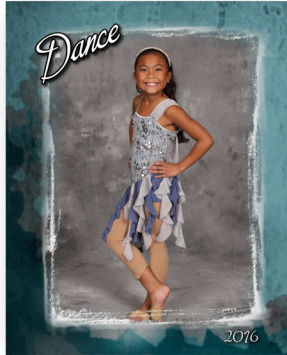

# Dance Pictures

This year SD IMAGES will be offering recital photo sessions at their home based studio conveniently located 1 mile from the community center at 6899 Song Sparrow RD, Eastvale. To see or book appointments Scan QR Code. Call (951) 898-8895.

5 days available  
Nov. 19, 20, 26  
27, 30

Full Length

Close Up

Buddy

Collage

## Create your own Package

Select quantity, print size, & pose

Qty	Print size	\$18 Full length	\$18 Close up	\$18 Buddy	\$22 Collage
	8x10				
	2-5x7				
	4-3.5x5				
	8 wallets				

ADD Digital File emailed with purchase of sheet \$12 each pose