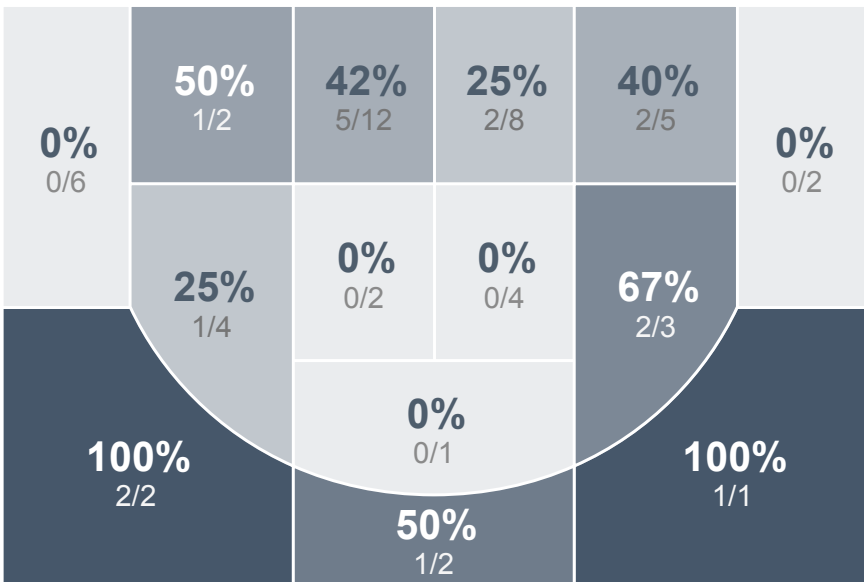

Box Score Report

DHS @ Minot - Dec 8, 2018 - W 56-44

Period Stats

Team	1	2	Final
DHS	25	31	56
MHS	20	24	44

Run Graph

Team Stats

	DHS	MHS
Field Goal %	44.7%	31.5%
Effective Field Goal %	51.1%	35.2%
2FG Made/Attempted	15/33	13/41
2FG%	45.5%	31.7%
3FG Made/Attempted	6/14	4/13
3FG%	42.9%	30.8%
FT Made/Attempted	8/15	6/11
Free Throw Percentage	53.3%	54.5%
Points Per Possession	0.82	0.66
Transition Points	6	7
Points Off Turnovers	7	5
Second Chance Points	8	6
Points in the Paint	28	14
Offensive Rebounds	8	11
Defense Rebounds	26	19
Assists	10	13
Deflections	16	8
Steals	7	8
Blocks	2	2
Turnovers	22	18
Personal Fouls	19	18
Charges Taken	0	0

Dickinson

Minot