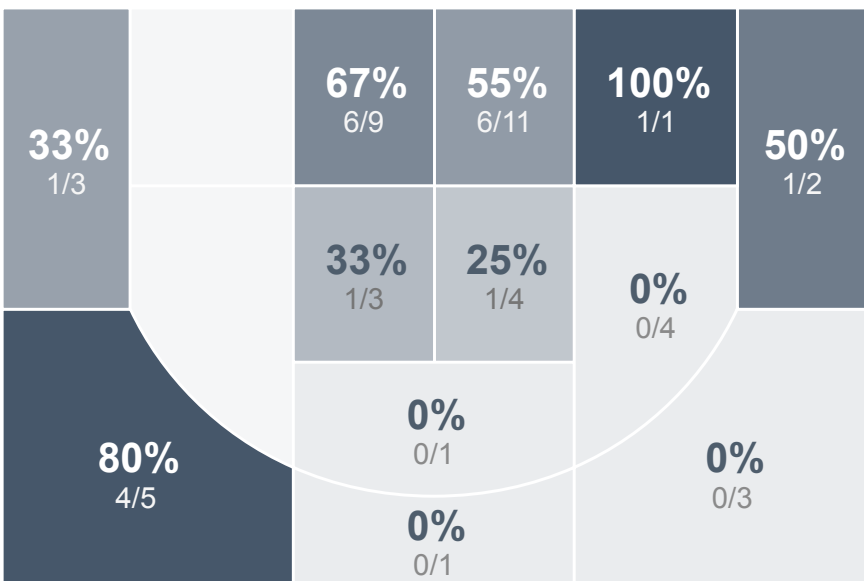

Box Score Report

DHS @ Minot - Dec 8, 2018 - W 56-44

Period Stats

Team	1	2	Final
DHS	25	31	56
MHS	20	24	44

Run Graph

Team Stats

	DHS	MHS
Field Goal %	44.7%	31.5%
Effective Field Goal %	51.1%	35.2%
2FG Made/Attempted	15/33	13/41
2FG%	45.5%	31.7%
3FG Made/Attempted	6/14	4/13
3FG%	42.9%	30.8%
FT Made/Attempted	8/15	6/11
Free Throw Percentage	53.3%	54.5%
Points Per Possession	0.82	0.66
Transition Points	6	7
Points Off Turnovers	7	5
Second Chance Points	8	6
Points in the Paint	28	14
Offensive Rebounds	8	11
Defense Rebounds	26	19
Assists	10	13
Deflections	16	8
Steals	7	8
Blocks	2	2
Turnovers	22	18
Personal Fouls	19	18
Charges Taken	0	0

Dickinson

Minot