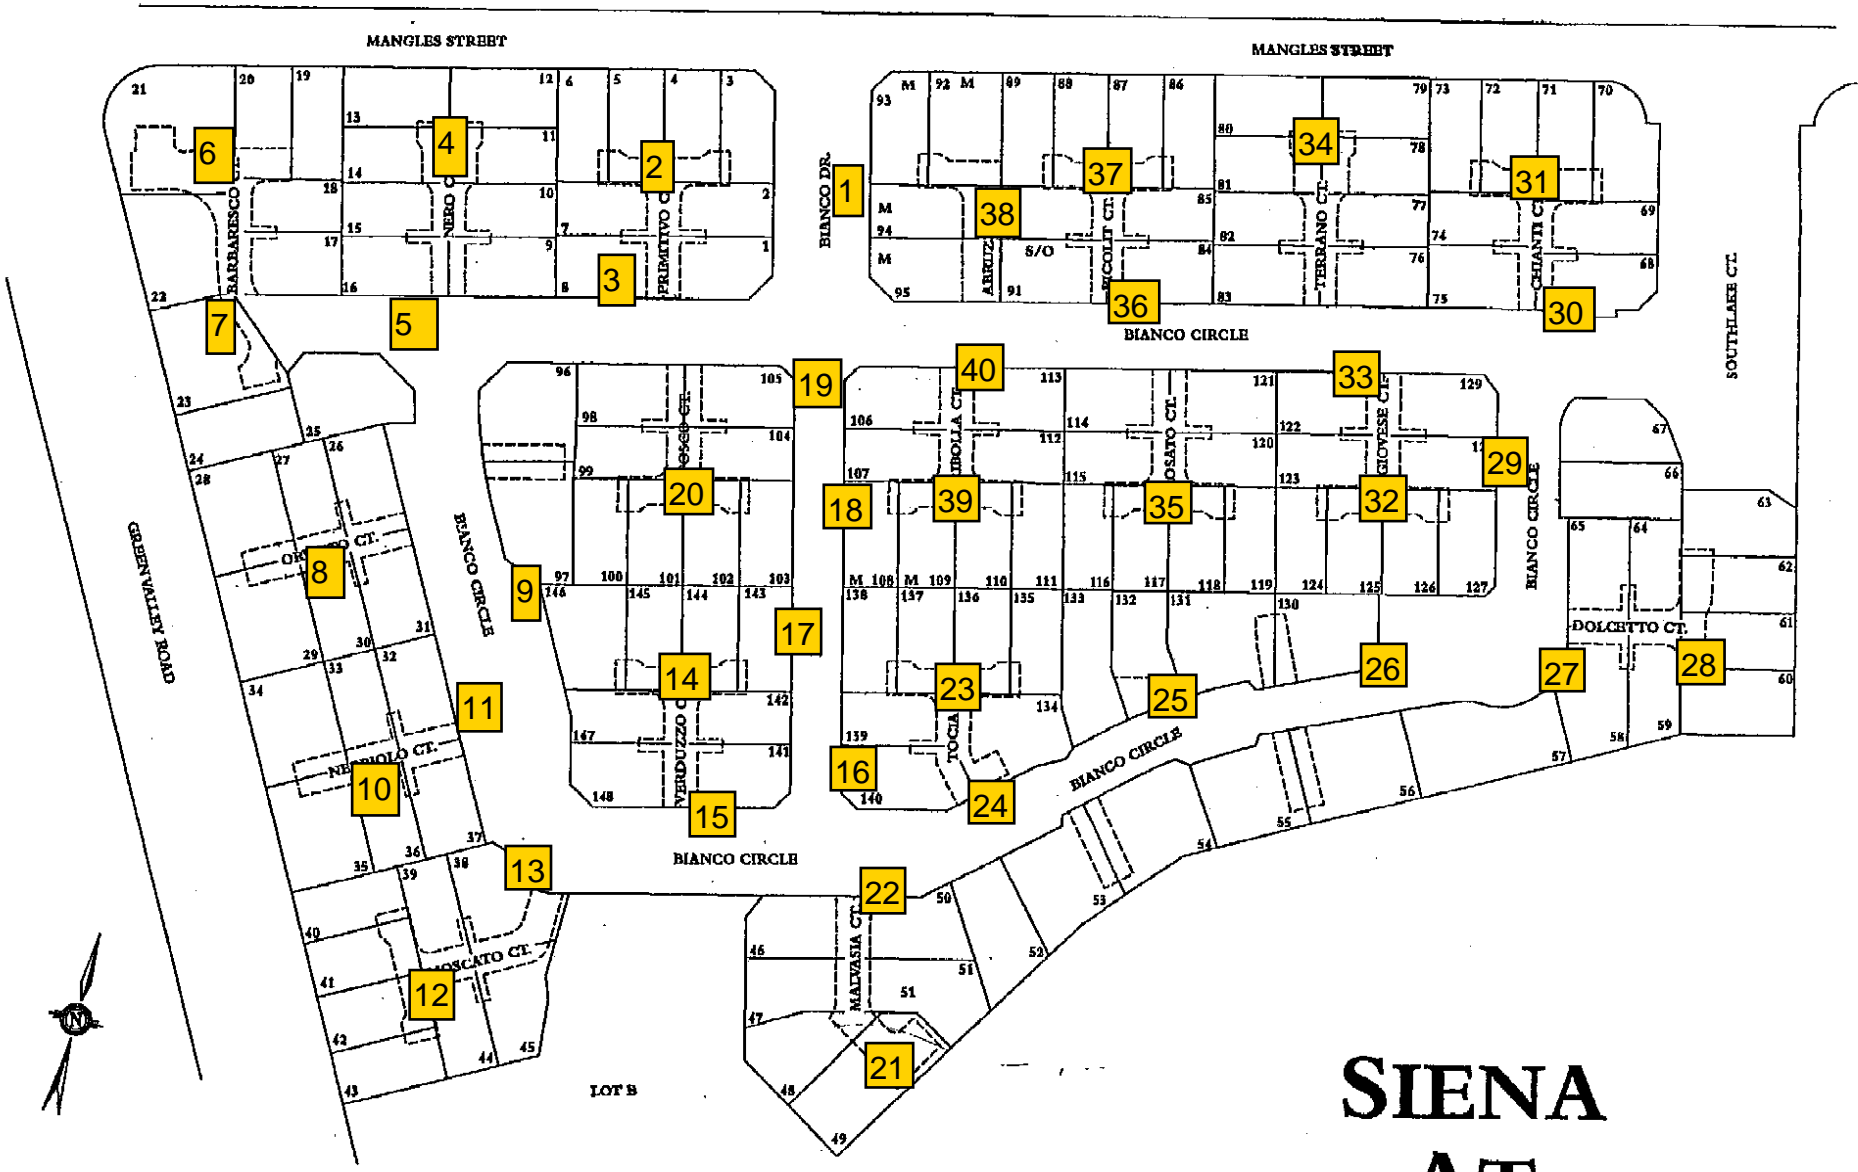

ID #	POLE #	LOCATION - DESCRIPTION
1	A1168	(Entrance from Mangels) on the east side of Bianco Drive
2	A1132	Inside Primitivo Court
3	A1133	Bianco Circle and Primitivo Court
4	A1135	Inside Nero Court
5	A1136	Bianco Circle and Primitivo Court
6	A1137	Inside Barbaresco Court
7	A1138	Near 577 Barbaresco Court and near 5099 Bianco Circle
8	A1140	Inside Orvieto Court
9	A1139	Bianco Circle across from Orvieto Court near 5084 Bianco Circle
10	A1142	Inside Nebbiolo Court
11	A1141	Bianco Circle and Nebbiolo Court
12	A1143	Inside Moscato Court
13	A1144	Bianco Circle and Moscato Court
14	A1145	Inside Verduzzo Court
15	A1146	Bianco Circle and Verduzzo Court
16	A1172	South end of walkway between north Bianco Circle and south Bianco Circle
17	A1171	Walkway between north Bianco Circle and south Bianco Circle
18	A1170	Walkway between north Bianco Circle and south Bianco Circle
19	A1169	Intersection of Bianco Drive and Bianco Circle
20	A1151	Inside Refosco Court
21	A1147	Inside Malvasia Court
22	A1173	Bianco Circle and Malvasia Court
23	A1149	Inside Toccia Court
24	A1148	Bianco Circle and Toccia Court
25	A1150	South side of Bianco Circle
26	A1151	South side of Bianco Circle
27	A1152	Bianco Circle and Dolcetto Court
28	A1153	Inside Dolcetto Court
29	A1154	East side of Bianco Circle
30	A1158	Bianco Circle and Chianti Court
31	A1157	Inside Chianti Court
32	A1159	Inside Sangiovese Court
33	A1160	Bianco Circle and Sangiovese
34	A1161	Inside Terrano Court
35	A1162	Inside Rosato Court
36	A1163	Bianco Circle and Picolit Court
37	A1164	Inside Picolit Court
38	A1167	Inside Abruzzi Court
39	A1166	Inside Ribolla Court
40	A1165	Bianco Circle and Ribolla

PLEASE SEE THE SITE MAP ON THE NEXT PAGE

Locations of the 40 Street Light Poles at Siena

SIENA AT GREEN VALLEY