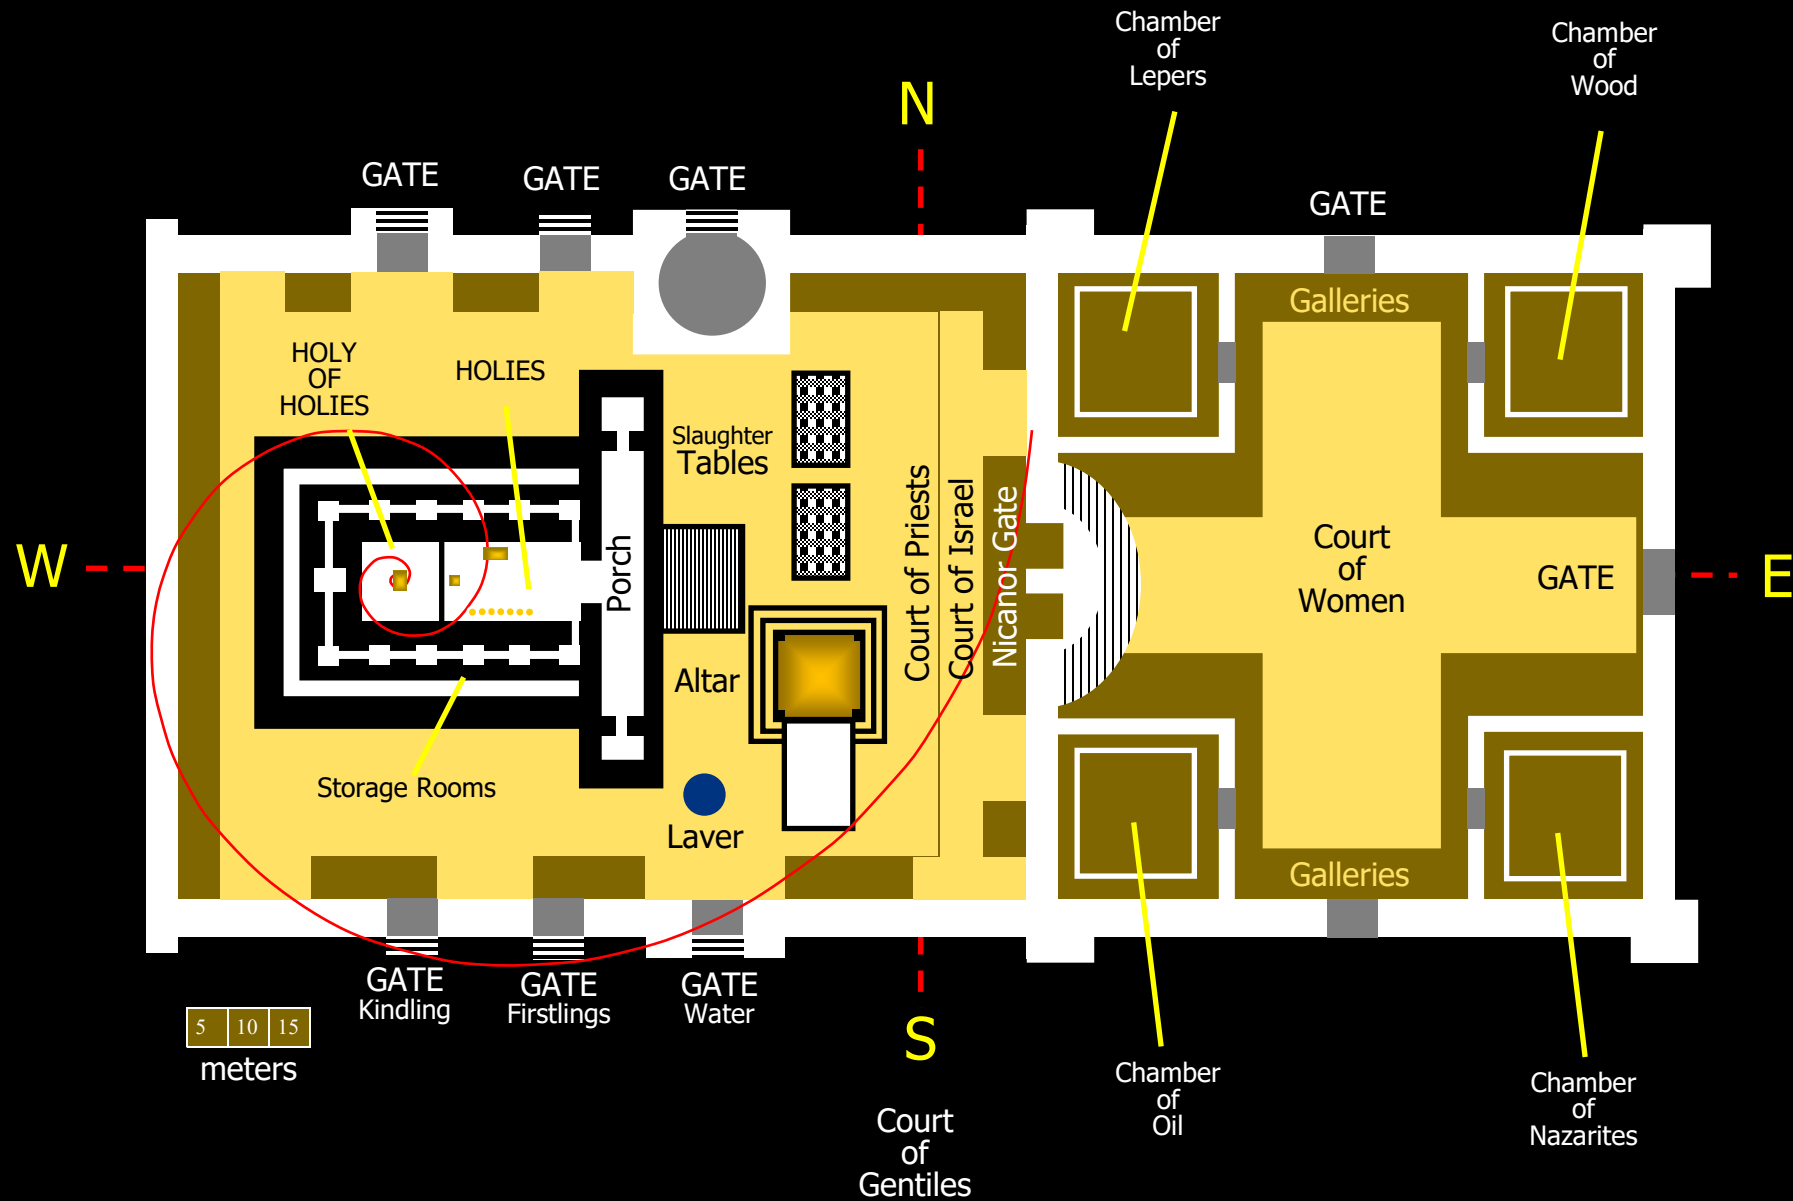

THE JEWISH 3RD TEMPLE

CONCEPTUALIZATION BASED ON THE DOME OF THE TABLETS LOCATION AND HEROD'S TEMPLE

3rd TEMPLE POSSIBLE LAYOUT

GOLDEN GATE