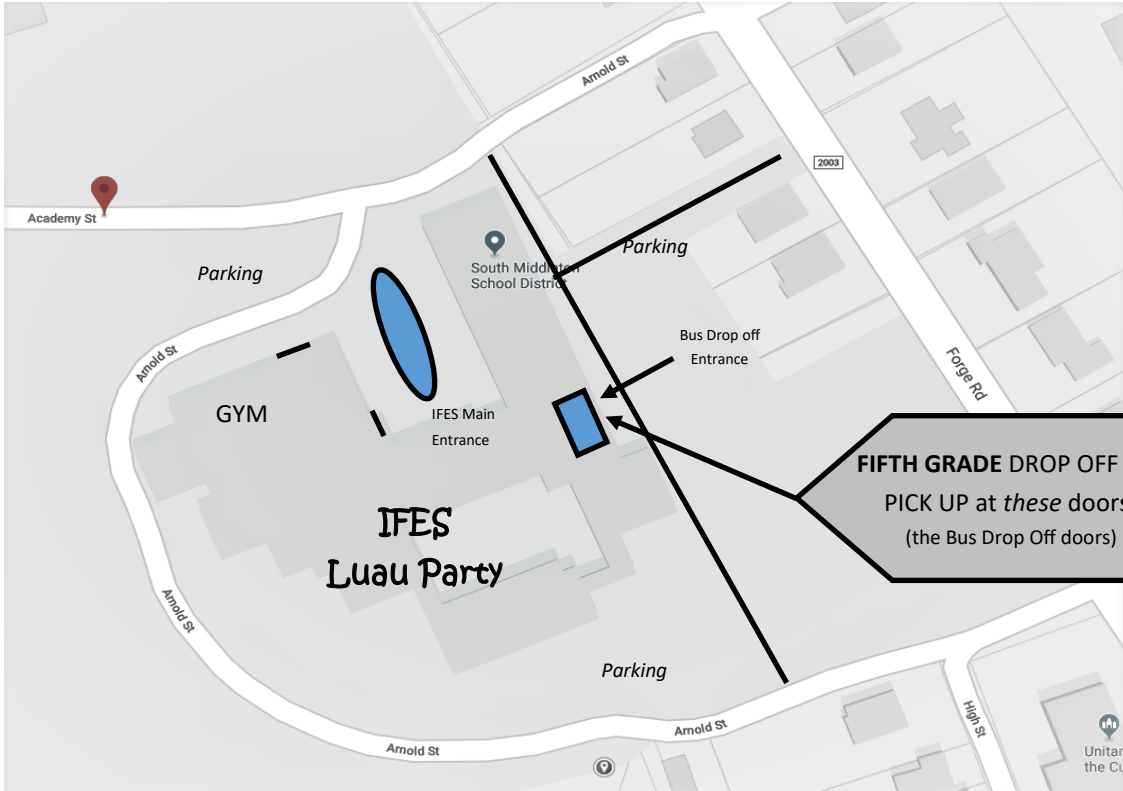

**FIFTH GRADE DROP OFF/PICK UP** will be through the Bus Drop Off doors on the Forge Road side of the building.

***FIFTH GRADERS will be dropped off and picked up at the same location.*** Please walk your FIFTH GRADER in to the Bus Drop Off doors (on the Forge Road side of the building). You will pick up your FIFTH GRADER at the SAME LOCATION that you dropped them off (the Bus Drop Off doors). **If you have multiple children, please plan to pick them up at the oldest child's location.**

Please **look for signs** for the 5th grade drop off and pick up.

**FIFTH GRADE DROP OFF and PICK UP at these doors!**  
(the Bus Drop Off doors)