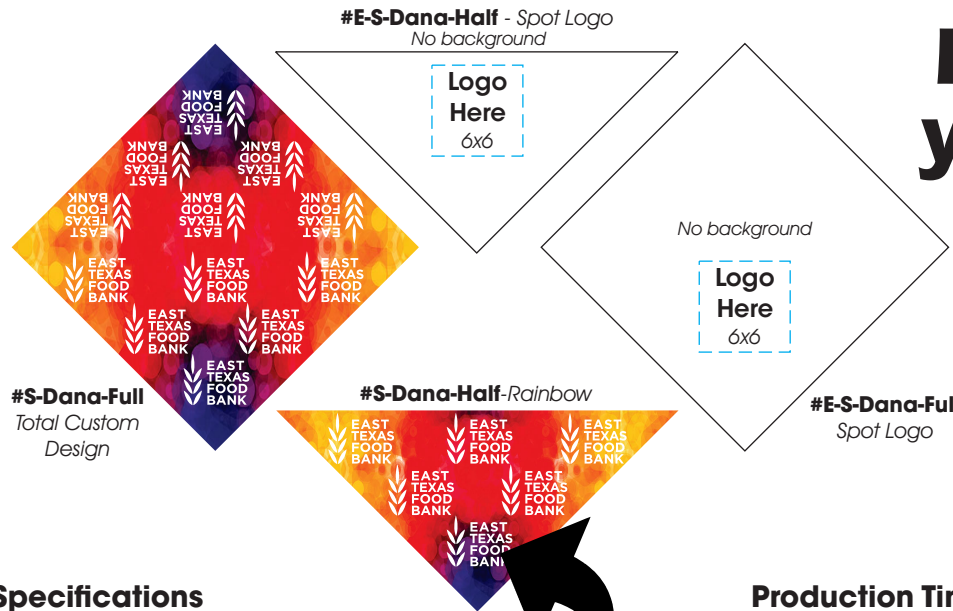

# STRETCH-DANA

Bandana that stretches for easy tying and clings to your face for extra security

*Total CUSTOM to Stock Background Designs Available - Just Add Your Logo*

## Personalize your "Dana"

### Specifications

- 9.25oz Poly-Spandex Material
  - Moisture-wicking with UV Protection
  - Safety item now, head gear later
  - Stock Graphics Available
  - Printed on 1-side only
- 19" x 19" square-Full  
or 19" x 9.5" triangle-half size

#### SKU - S-Dana-Half - 19" x 9.5" - Full Bleed w/Logo

50	100	250	500
<del>\$9.00</del>	<del>\$8.62</del>	<del>\$8.25</del>	<del>\$7.50</del>
\$7.50	\$7.50	\$7.50	\$7.50