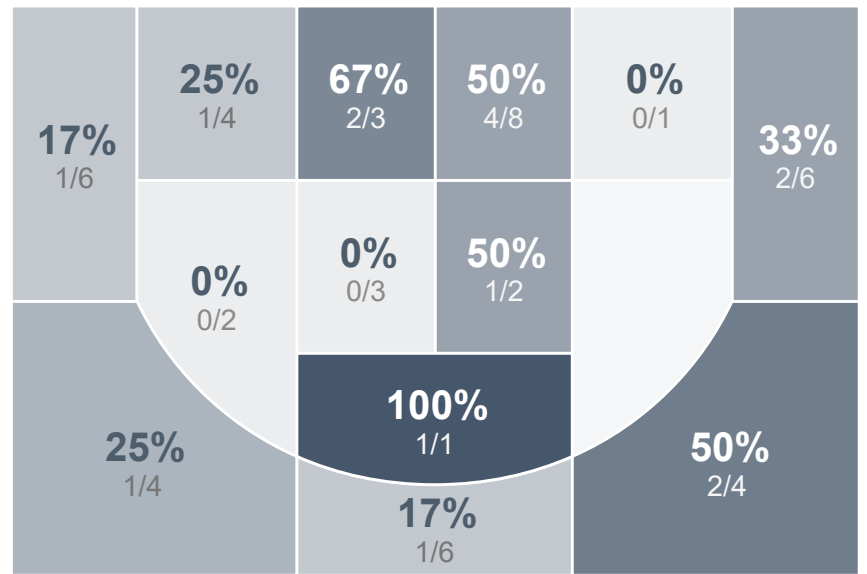

Watford City Girls Basketball