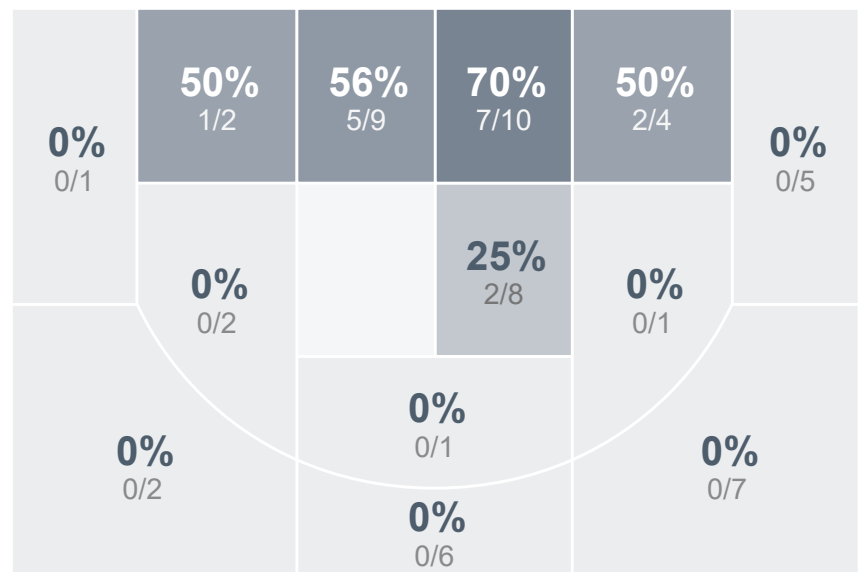

Dickinson High School