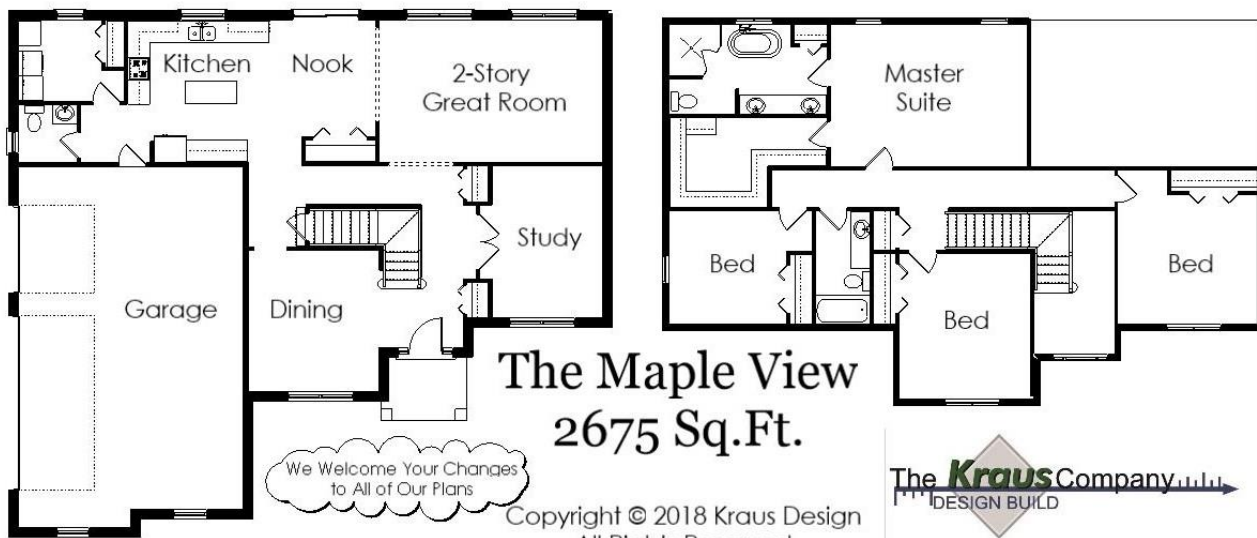

Your Land Your Style Your Home Your Way
Design + Build = Your Best Value

The Maple View
2675 Sq.Ft.

We Welcome Your Changes
to All of Our Plans

Copyright © 2018 Kraus Design
All Rights Reserved

The **Kraus** Company
DESIGN BUILD

248-972-5549

Setting the New Standard

Your Land Your Style Your Home Your Way

Design + Build = Your Best Value

Copyright © 2019 Kraus Design
All Rights Reserved

The **Kraus** Company
DESIGN BUILD

248-972-5549