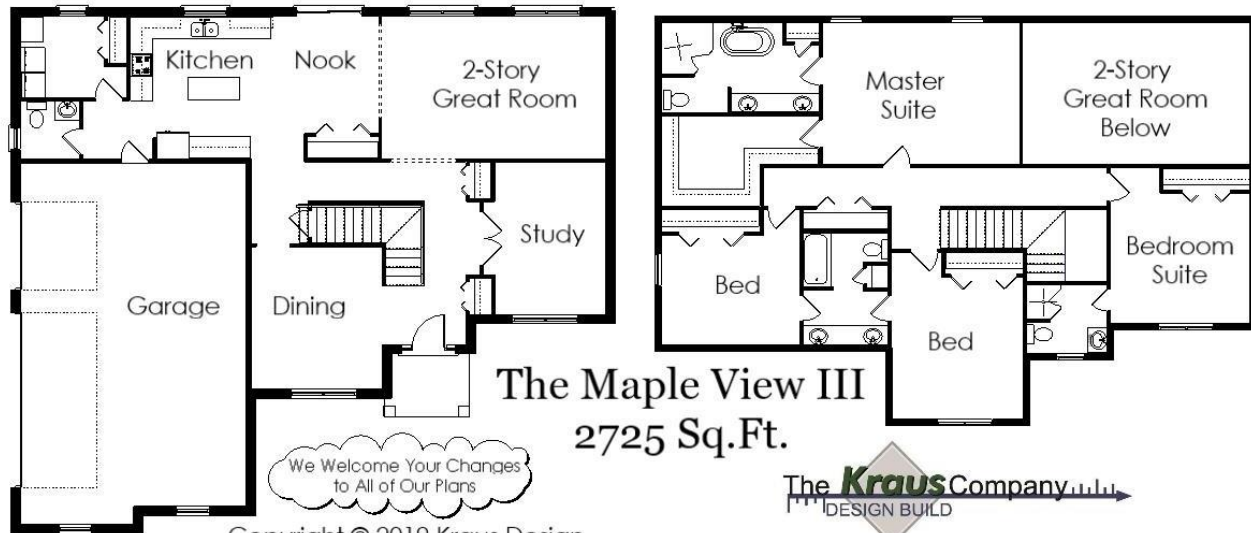

Your Land Your Style Your Home Your Way

Design + Build = Your Best Value

Copyright © 2019 Kraus Design
All Rights Reserved

The **Kraus** Company
DESIGN BUILD

248-972-5549

Setting the New Standard