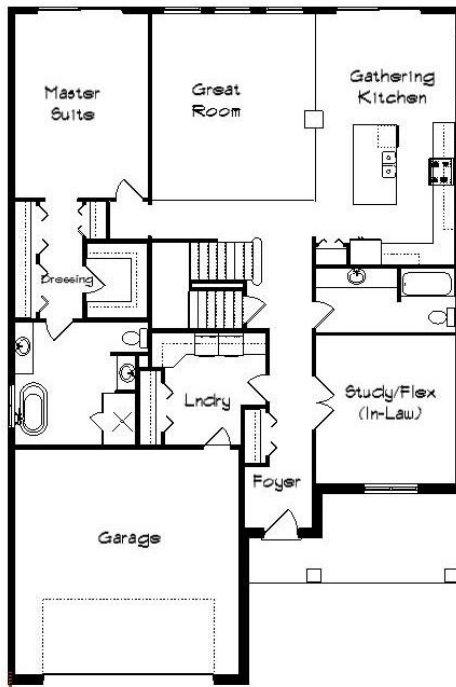

Your Land Your Style Your Home Your Way  
Design + Build = Your Best Value

Carolina Cape  
2665 Sq.Ft.

Copyright © 2019 Kraus Design Build  
All Rights Reserved

The **Kraus** Company  
DESIGN BUILD

248-972-5549

Setting the New Standard

Your Land Your Style Your Home Your Way  
Design + Build = Your Best Value

Carolina Cape  
2550 Sq.Ft.

Copyright © 2019 Kraus Design Build  
All Rights Reserved

The **Kraus** Company  
DESIGN BUILD