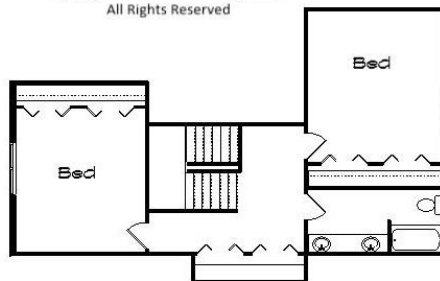

Your Land Your Style Your Home Your Way  
Design + Build = Your Best Value

Carolina Cape  
2665 Sq.Ft.

Copyright © 2019 Kraus Design Build  
All Rights Reserved

The **Kraus** Company  
DESIGN BUILD

248-972-5549

Setting the New Standard

Your Land Your Style Your Home Your Way  
Design + Build = Your Best Value

Carolina Cape  
2550 Sq.Ft.

Copyright © 2019 Kraus Design Build  
All Rights Reserved

The **Kraus** Company  
DESIGN BUILD