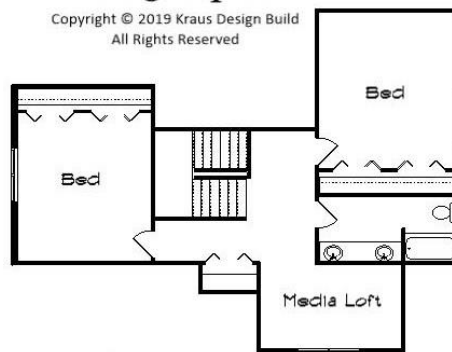

Your Land Your Style Your Home Your Way  
Design + Build = Your Best Value

Carolina Cape  
2665 Sq.Ft.

Copyright © 2019 Kraus Design Build  
All Rights Reserved

The **Kraus** Company  
DESIGN BUILD

248-972-5549

Setting the New Standard

Your Land Your Style Your Home Your Way  
Design + Build = Your Best Value

Carolina Cape  
2550 Sq.Ft.

Copyright © 2019 Kraus Design Build  
All Rights Reserved

The **Kraus** Company  
DESIGN BUILD