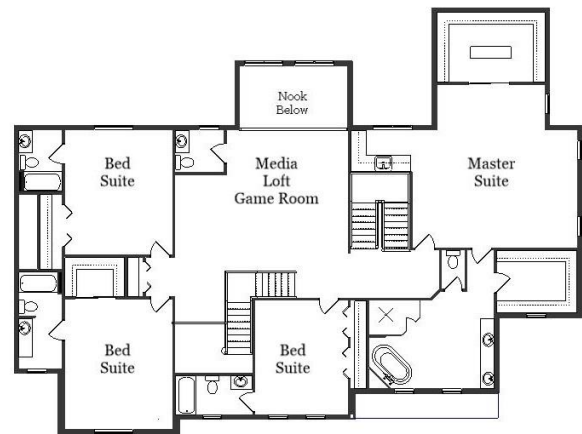

Your Land Your Style Your Home Your Way

Design + Build = Your Best Value

Buckhead Manor
5000 Sq.Ft.

Copyright © 2020 Kraus Design Build
All Rights Reserved

The **Kraus** Company
DESIGN BUILD

248-972-5549

Setting the New Standard