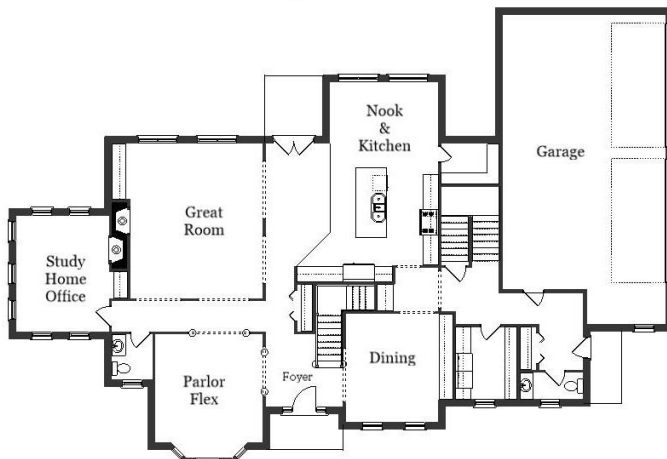

Your Land Your Style Your Home Your Way

Design + Build = Your Best Value

Buckhead Manor
5000 Sq.Ft.

Copyright © 2020 Kraus Design Build
All Rights Reserved

The **Kraus** Company
DESIGN BUILD

248-972-5549

Setting the New Standard