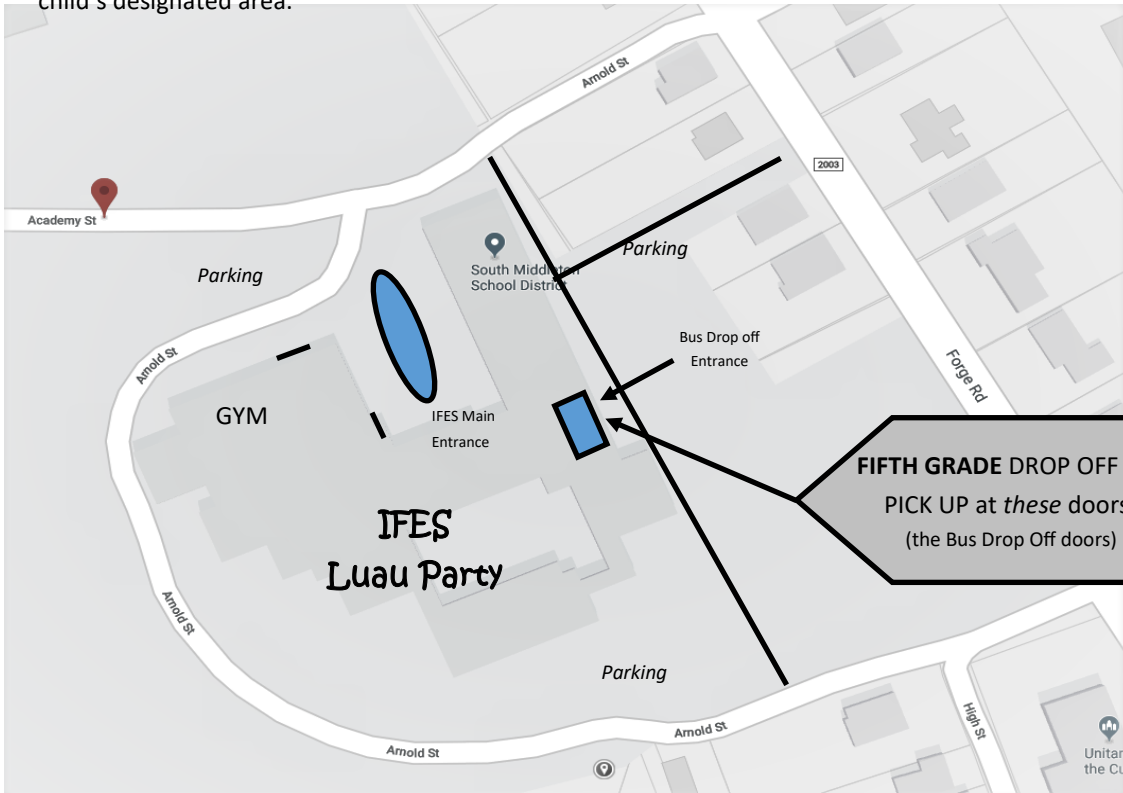

**FIFTH GRADE DROP OFF/PICK UP** will be through the Bus Drop Off doors on the Forge Road side of the building.

***FIFTH GRADERS will be dropped off and picked up at the same location.*** Please walk your FIFTH GRADER in to the Bus Drop Off doors (on the Forge Road side of the building). You will pick up your FIFTH GRADER at the SAME LOCATION that you dropped them off (the Bus Drop Off doors). If you have multiple children, please plan to drop off and pick up at the oldest child's designated area.

Please ***look for signs*** for the 5th grade drop off and pick up.