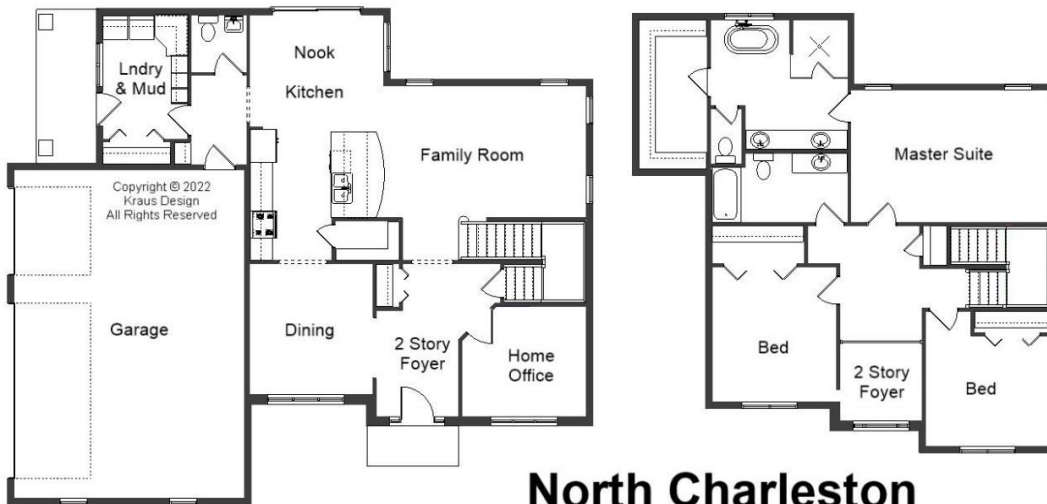

Your Land Your Style Your Home Your Way
Design + Build = Your Best Value

The **Kraus** Company
DESIGN BUILD
248-972-5549

North Charleston
2325 Sq.Ft.

Copyright © 2022 Kraus Design
All Rights Reserved

Setting the New Standard