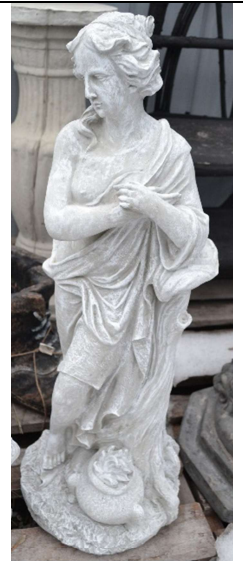

Hide-N-Seek Boy and Girl

Goddess of Winter – Fire Pot
S452
$160.00