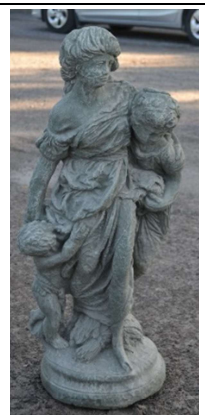

Large Love Kids Statue  
S333  
\$250.00  
HT:38"

SC

The Family  
S429  
\$75.00  
HT: 24" W: 7"

Sm Fisher Boy  
S319  
\$110.00  
HT: 18"

\*No Hat Available\*

Large Fisher Boy  
S318  
\$225.00  
Larger Fisher Boy's Hat  
S318A \$40.00  
HT: 30"

XL Leaf Face Fiona  
S429  
\$295.00

HT: 33" W: 32"

Maui - Boy Face  
S427  
\$120.00

HT: 20" W: 16.5"

Moana - Girl Face  
S428  
\$120.00

HT: 18.5" W: 16"

2 Piece Mask with Stand  
S430  
\$295.00  
HT: 50" W: 19.5"  
Base: 16" X 16"

Girl Reading with Book Under  
Arm  
S432  
\$95.00  
HT: 11" W: 13"  
**\*Discontinued – Last One\***

**\*Discontinued – Last One\***

Golfer Boy  
S332  
\$60.00  
HT: 22.5" **SC**  
**\*Discontinued – 3 Left\***