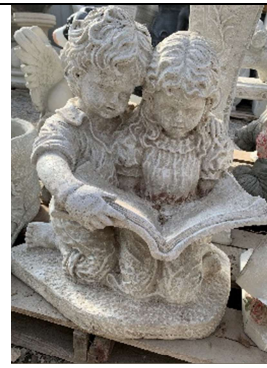

1 PC Boy & Girl on Bench  
S366  
\$95.00  
HT: 18" W: 9" L: 15"

Sm Sitting Girl With Book  
S393  
\$95.00  
HT: 13" W: 10"

Boy Laying on Stomach Reading  
S345  
\$105.00  
HT: 11" W: 11" L: 20"

Girl Laying on Stomach Reading  
S347  
\$105.00  
HT: 13" W: 11" L: 19"

Sm Boy Reading Garden Book  
S394  
\$75.00 Plain  
\$100.00 Painted  
HT: 9" L: 17"

Girl with Bonnet  
S372  
\$55.00  
HT: 9" W: 10" L: 19"

3 Kids with Dish  
S368  
\$140.00  
HT: 20" x 20" x 13"

3 Children Reading Book  
S346  
\$225.00  
HT: 27" W: 12" L: 27"