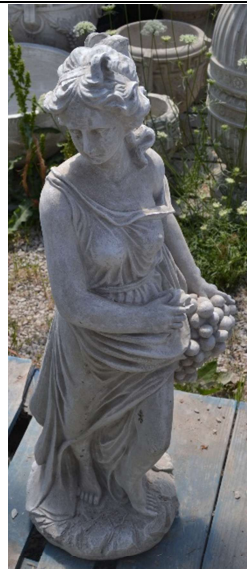

Goddess of Autumn – Grapes
S449
$160.00