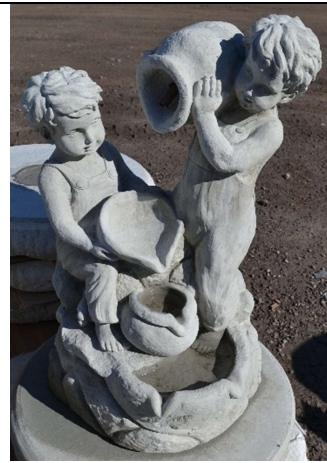

Twin Boy Fountain Top
FF208
$95.00